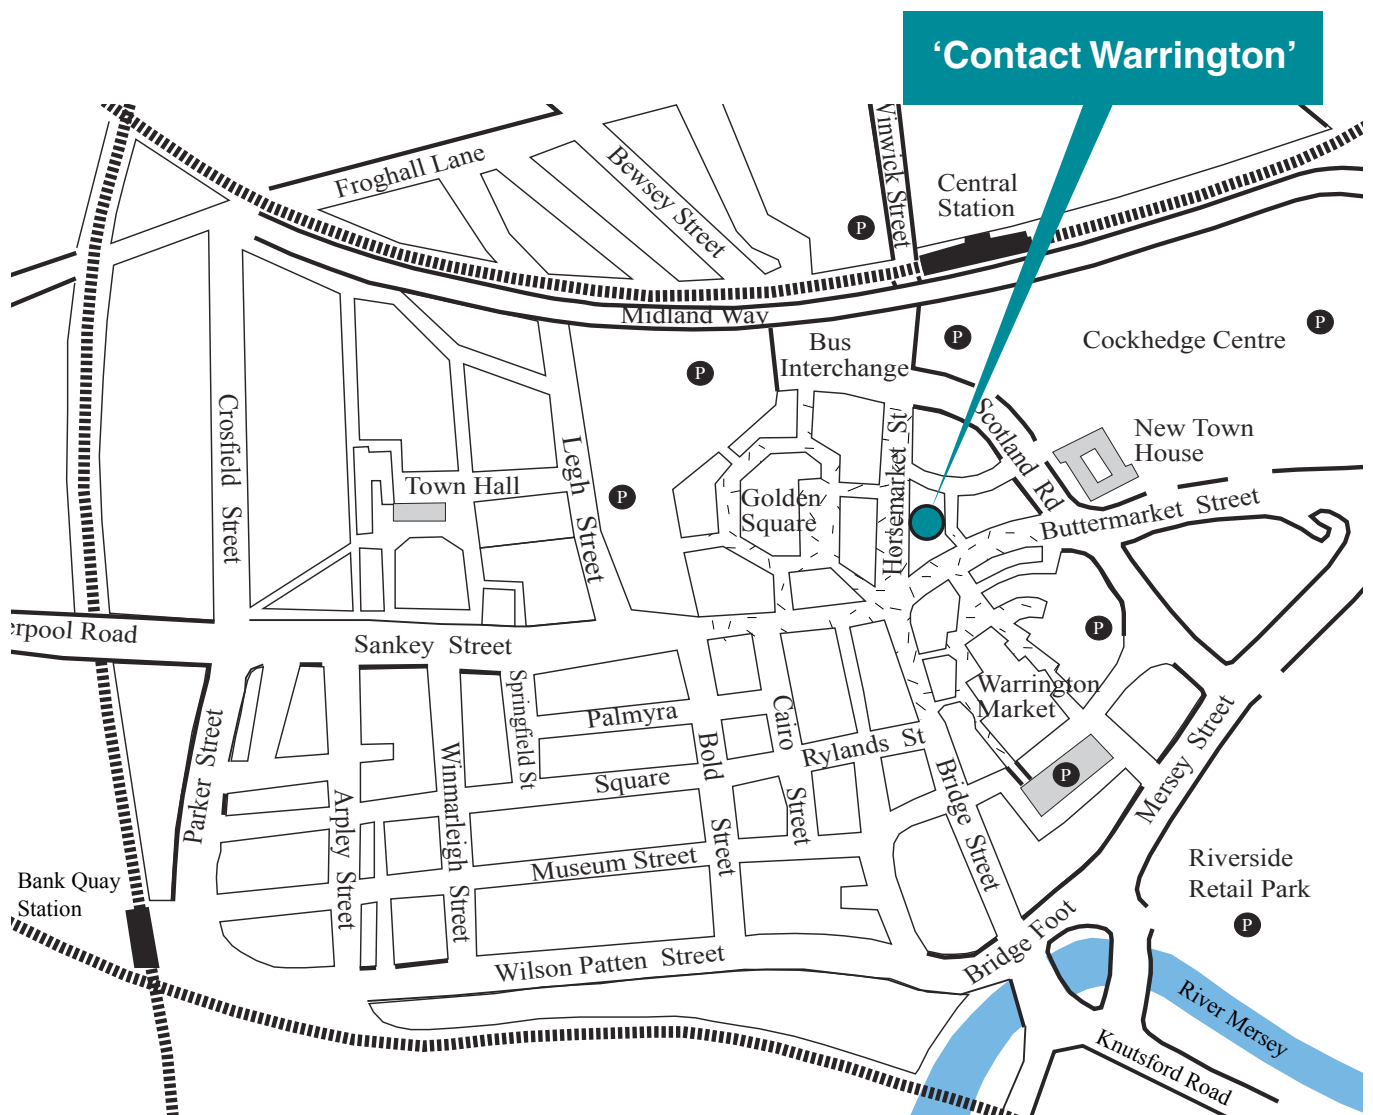

Location of 'Contact Warrington'

Contact Warrington,
26 - 30 Horsemarket Street
Warrington
Cheshire
WA1 1XL