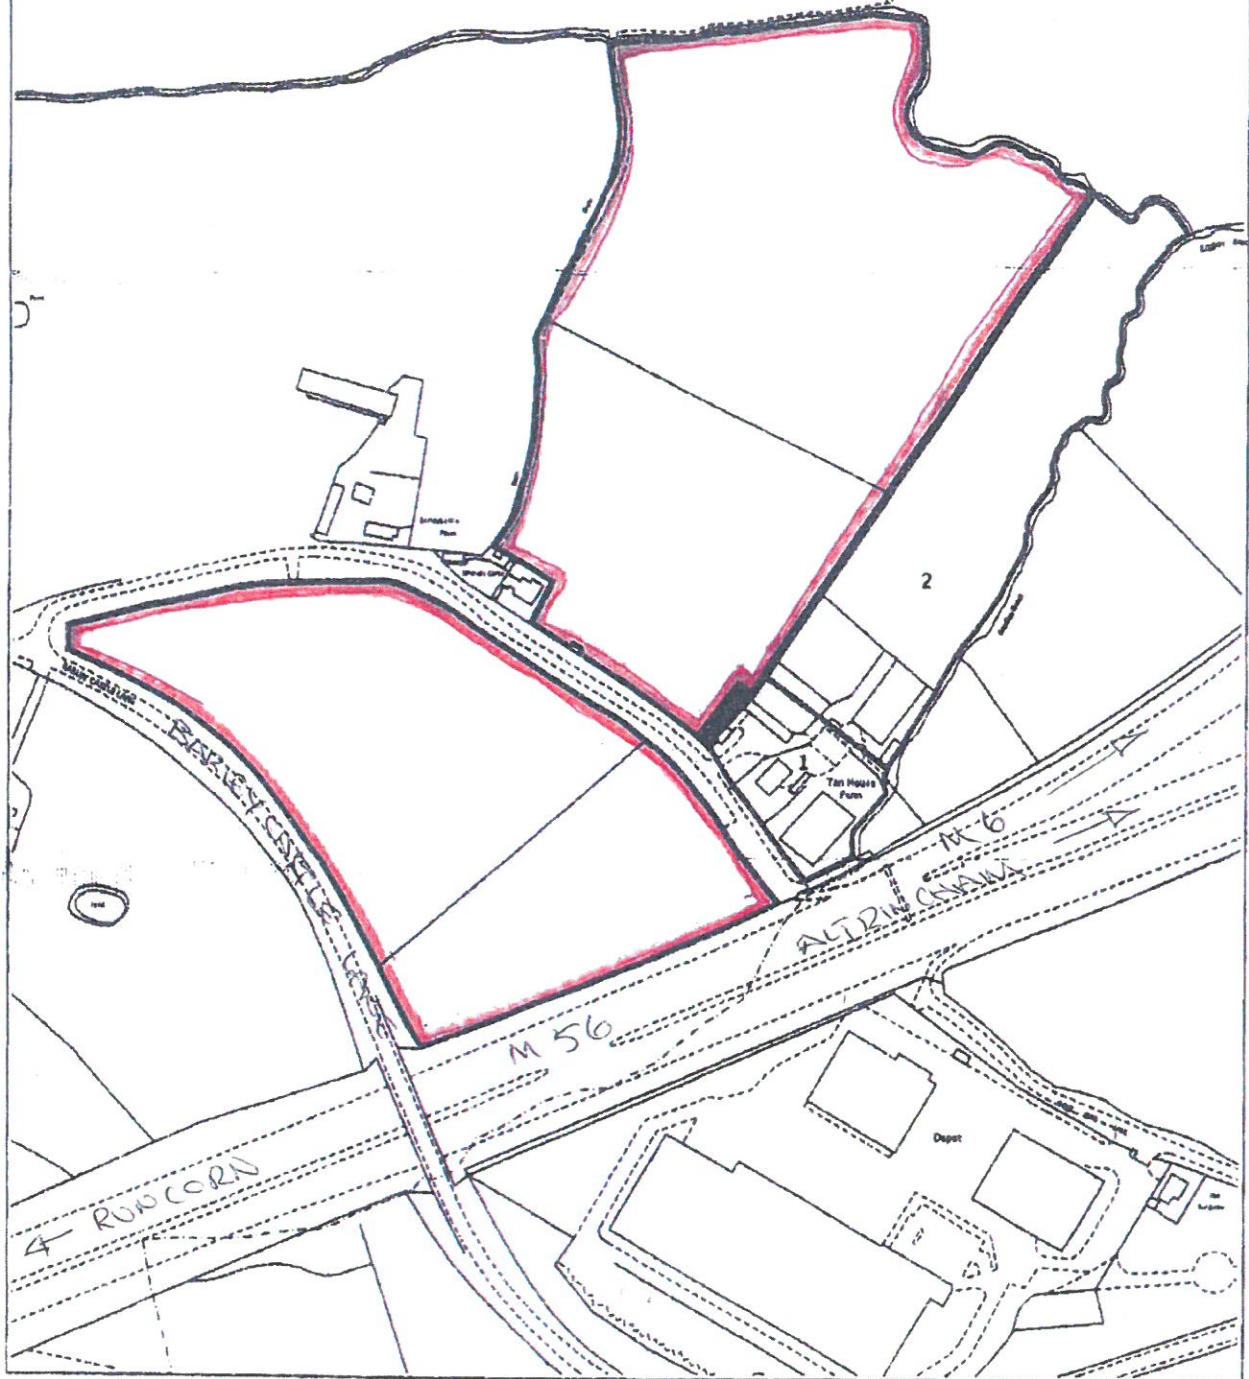

Land Registry
Current title plan

Title number CH521563
Ordnance Survey map reference SJ6583NE
Scale 1:2500
Administrative area Warrington

This is a print of the view of the title plan obtained from Land Registry showing the state of the title plan on 05 June 2018 at 09:42:35. This title plan shows the general position, not the exact line, of the boundaries. It may be subject to distortions in scale. Measurements scaled from this plan may not match measurements between the same points on the ground.

This title is dealt with by Land Registry, Birkenhead Office.