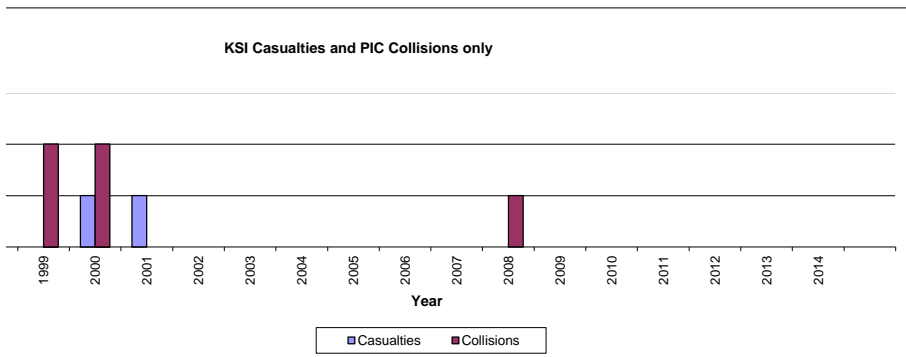

**Site Name** A533 CENTRAL EXPRESSWAY  
**Site ID** H01  
**Road Length** 0.52 km  
**Speed Limit** 60 mph  
**Date Established** 2001  
**Location** A533 Central Expressway southbound (Asda)  
**Speed Limit** 60 mph

Data produced is based on data currently available

KSI Casualties and PIC Collision Information currently available

Year	Casualties		Collisions	
	KSIs	Slights	KSIs	Slights
1998	0	0	0	0
1999	1	1	1	1
2000	1	1	1	1
2001	0	0	0	0
2002	0	0	0	0
2003	0	1	0	0
2004	0	0	0	0
2005	0	0	0	0
2006	0	0	0	0
2007	0	0	0	0
2008	0	2	0	1
2009	0	0	0	0
2010	0	0	0	0
2011	0	0	0	0
2012	0	0	0	0
2013	0	0	0	0
2014	0	0	0	0

12

KSIs - Killed and Serious Injury Casualties  
 PICs - Personal Injury Collisions

Speed Survey Data

Year	Avg (mph)	85th %	% Over	%15 or over
1998	Not available	Not available	Not available	Not available
1999	Not available	Not available	Not available	Not available
2000	Not available	Not available	Not available	Not available
2001	58.7	66.6	35.2	8.1
2002	Not available	Not available	Not available	Not available
2003	Not available	Not available	Not available	Not available
2004	Not available	Not available	Not available	Not available
2005	Not available	Not available	Not available	Not available
2006	Not available	Not available	Not available	Not available
2007	Not available	Not available	Not available	Not available
2008	Not available	Not available	Not available	Not available
2009	Not available	Not available	Not available	Not available
2010	Not available	Not available	Not available	Not available
2011	Not available	Not available	Not available	Not available
2012	51	57.2	2.30%	<0.1%
2013	Not available	Not available	Not available	Not available
2014	Not available	Not available	Not available	Not available