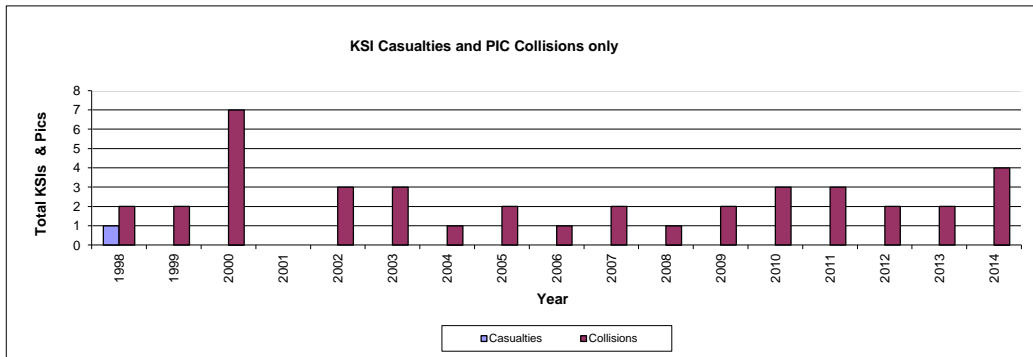

Site Name **A557 WESTON EXPRESSWAY**
Site ID **H03**
Road Length **0.40 km**
Speed Limit **60 mph**
Date Established **2001**
Location **A557 Weston Expressway southbound to M56/J12**
Speed Limit **60 mph**

Data produced is based on data currently available

KSI Casualties and PIC Collision Information currently available

Year	Casualties		Collisions	
	KSIs	Slights	KSIs	Slights
1998	1	2	1	1
1999	0	3	0	2
2000	0	8	0	7
2001	0	0	0	0
2002	0	4	0	3
2003	0	1	0	3
2004	0	1	0	1
2005	0	4	0	2
2006	0	1	0	1
2007	0	2	0	2
2008	0	1	0	1
2009	0	2	0	2
2010	0	5	0	3
2011	0	4	0	3
2012	0	2	0	2
2013	0	2	0	2
2014	0	5	0	4

88

KSIs - Killed and Serious Injury Casualties
PICs - Personal Injury Collisions

Speed Survey Data

Year	Avg (mph)	85th %	% Over	%15 or over
1998	Not available	Not available	Not available	Not available
1999	Not available	Not available	Not available	Not available
2000	Not available	Not available	Not available	Not available
2001	51.8	63.0	19.7	3.7
2002	Not available	Not available	Not available	Not available
2003	Not available	Not available	Not available	Not available
2004	Not available	Not available	Not available	Not available
2005	Not available	Not available	Not available	Not available
2006	Not available	Not available	Not available	Not available
2007	Not available	Not available	Not available	Not available
2008	Not available	Not available	Not available	Not available
2009	Not available	Not available	Not available	Not available
2010	Not available	Not available	Not available	Not available
2011	Not available	Not available	Not available	Not available
2012	46.3	55.4	2.60%	0.10%
2013	Not available	Not available	Not available	Not available
2014	Not available	Not available	Not available	Not available

Police Enforcement - Notices Issued

2008	2009	2010	2011	2012	2013	2014	5yr Total
0	39	68	0	0	N/A	0	107