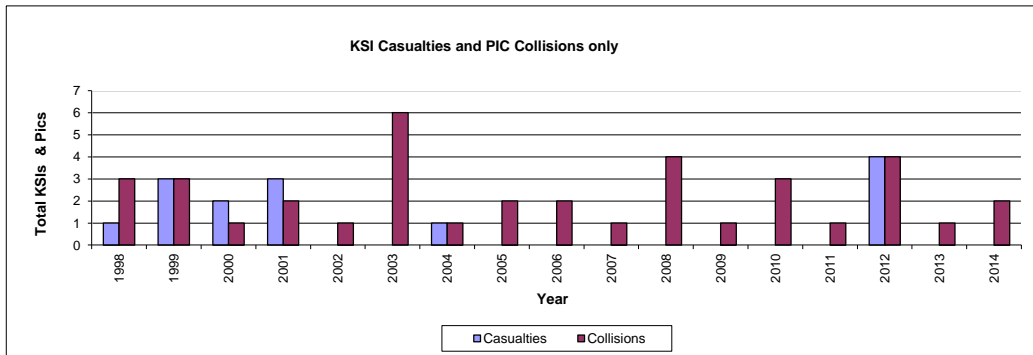

Site Name A562 SPEKE ROAD
Site ID J01
Road Length 2.08 km
Speed Limit 70 mph
Date Established 2001
Location A562 Speke Road eastbound towards Widnes
Speed Limit 70 mph

Data produced is based on data currently available

KSI Casualties and PIC Collision Information currently available

Year	Casualties		Collisions	
	KSIs	Slights	KSIs	Slights
1998	1	3	1	2
1999	3	4	3	0
2000	2	0	1	0
2001	3	1	2	0
2002	0	4	0	1
2003	0	5	0	6
2004	1	0	1	0
2005	0	2	0	2
2006	0	4	0	2
2007	0	1	0	1
2008	0	6	0	4
2009	0	1	0	1
2010	0	3	0	3
2011	0	1	0	1
2012	4	4	1	3
2013	0	1	0	1
2014	0	2	0	2

94

KSIs - Killed and Serious Injury Casualties
 PICs - Personal Injury Collisions

Speed Survey Data

Year	Avg (mph)	85th %	% Over	%15 or over
1998	Not available	Not available	Not available	Not available
1999	Not available	Not available	Not available	Not available
2000	Not available	Not available	Not available	Not available
2001	59.5	69.0	9.4	8.0
2002	Not available	Not available	Not available	Not available
2003	Not available	Not available	Not available	Not available
2004	Not available	Not available	Not available	Not available
2005	Not available	Not available	Not available	Not available
2006	Not available	Not available	Not available	Not available
2007	Not available	Not available	Not available	Not available
2008	Not available	Not available	Not available	Not available
2009	Not available	Not available	Not available	Not available
2010	Not available	Not available	Not available	Not available
2011	Not available	Not available	Not available	Not available
2012	53.2	61.3	0.0	<0.1%
2013	Not available	Not available	Not available	Not available
2014	Not available	Not available	Not available	Not available