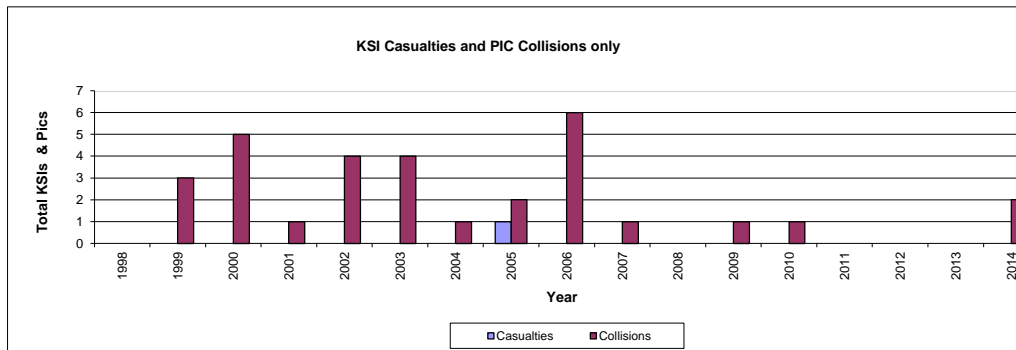

Site Name A562 SPEKE ROAD
Site ID J02
Road Length 2.08 km
Speed Limit 70 mph
Date Established 2001
Location A562 Speke Road westbound towards Liverpool
Speed Limit 70 mph

Data produced is based on data currently available

KSI Casualties and PIC Collision Information currently available

Year	Casualties		Collisions	
	KSIs	Slight	KSIs	Slight
1998	0	0	0	0
1999	0	5	0	3
2000	0	11	0	5
2001	0	1	0	1
2002	0	1	0	4
2003	0	7	0	4
2004	0	1	0	1
2005	1	1	1	1
2006	0	9	0	6
2007	0	1	0	1
2008	0	0	0	0
2009	0	1	0	1
2010	0	1	0	1
2011	0	0	0	0
2012	0	0	0	0
2013	0	0	0	0
2014	0	2	0	2

73

KSIs - Killed and Serious Injury Casualties
 PICs - Personal Injury Collisions

Speed Survey Data

Year	Avg (mph)	85th %	% Over	%15 or over
1998	Not available	Not available	Not available	Not available
1999	Not available	Not available	Not available	Not available
2000	Not available	Not available	Not available	Not available
2001	59.5	69.0	9.4	8.0
2002	Not available	Not available	Not available	Not available
2003	Not available	Not available	Not available	Not available
2004	Not available	Not available	Not available	Not available
2005	Not available	Not available	Not available	Not available
2006	Not available	Not available	Not available	Not available
2007	Not available	Not available	Not available	Not available
2008	Not available	Not available	Not available	Not available
2009	Not available	Not available	Not available	Not available
2010	Not available	Not available	Not available	Not available
2011	Not available	Not available	Not available	Not available
2012	53.8	63.0	0.0	<0.1%
2013	Not available	Not available	Not available	Not available
2014	Not available	Not available	Not available	Not available