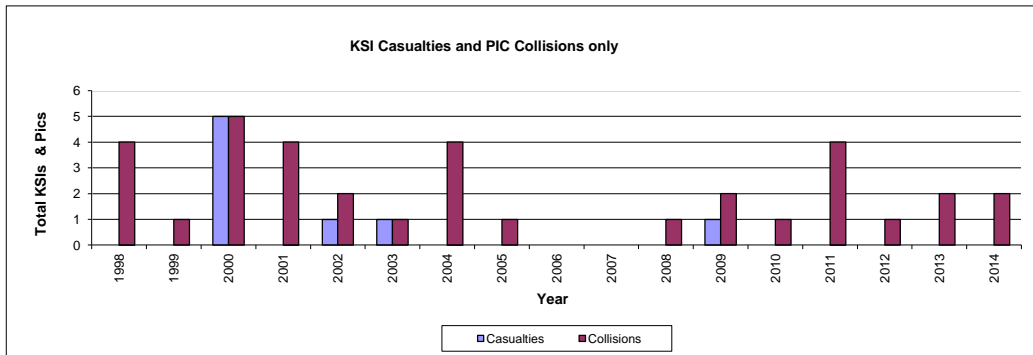

Site Name DITCHFIELD ROAD WIDNES
 Site ID J11
 Road Length 1.00 km
 Speed Limit 30 mph
 Date Established 2001
 Location Ditchfield Road Widnes eastbound
 Speed Limit 30 mph

Data produced is based on data currently available

KSI Casualties and PIC Collision Information currently available

Year	Casualties		Collisions	
	KSIs	Slights	KSIs	Slights
1998	0	7	0	4
1999	0	1	0	1
2000	5	6	1	4
2001	0	7	0	4
2002	1	6	1	1
2003	1	0	1	0
2004	0	6	0	4
2005	0	2	0	1
2006	0	0	0	0
2007	0	0	0	0
2008	0	1	0	1
2009	1	2	1	1
2010	0	1	0	1
2011	0	4	0	4
2012	0	1	0	1
2013	0	5	0	2
2014	0	2	0	2

94

KSIs - Killed and Serious Injury Casualties
 PICs - Personal Injury Collisions

Speed Survey Data

Year	Avg (mph)	85th %	% Over	%15 or over
1998	Not available	Not available	Not available	Not available
1999	Not available	Not available	Not available	Not available
2000	Not available	Not available	Not available	Not available
2001	Not available	Not available	Not available	Not available
2002	Not available	32.3	29.8	Not available
2003	Not available	Not available	Not available	Not available
2004	Not available	Not available	Not available	Not available
2005	Not available	Not available	Not available	Not available
2006	Not available	Not available	Not available	Not available
2007	Not available	Not available	Not available	Not available
2008	Not available	Not available	Not available	Not available
2009	Not available	Not available	Not available	Not available
2010	Not available	Not available	Not available	Not available
2011	Not available	Not available	Not available	Not available
2012	26.1	29.8	0.0	<0.1%
2013	Not available	Not available	Not available	Not available
2014	Not available	Not available	Not available	Not available