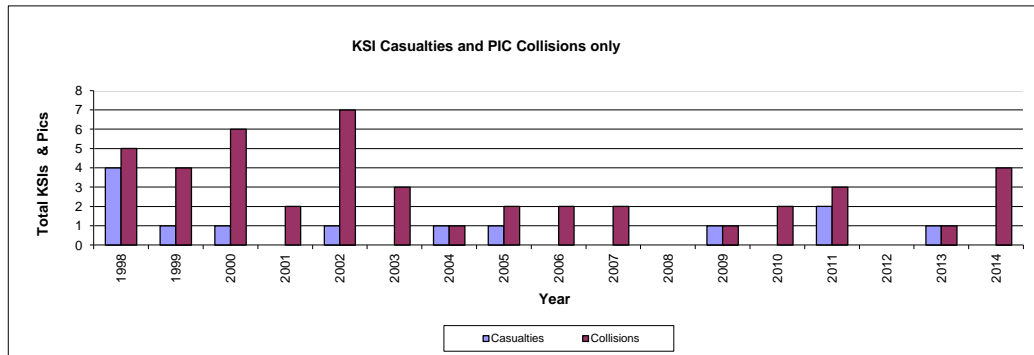

Site Name HALE ROAD, DITTON, WIDNES  
 Site ID J13  
 Road Length 0.75 km  
 Speed Limit 30 mph  
 Date Established 2001  
 Location Hale Road, Ditton, Widnes  
 Speed Limit 30 mph

Data produced is based on data currently available

KSI Casualties and PIC Collision Information currently available

Year	Casualties		Collisions	
	KSIs	Slights	KSIs	Slights
1998	4	6	2	3
1999	1	6	1	3
2000	1	5	1	5
2001	0	2	0	2
2002	1	10	1	6
2003	0	3	0	3
2004	1	0	1	0
2005	1	1	1	1
2006	0	3	0	2
2007	0	2	0	2
2008	0	0	0	0
2009	1	0	1	0
2010	0	2	0	2
2011	2	3	2	1
2012	0	0	0	0
2013	1	0	1	0
2014	0	5	0	4

106

KSIs - Killed and Serious Injury Casualties  
 PICs - Personal Injury Collisions

Speed Survey Data

Year	Avg (mph)	85th %	% Over	%15 or over
1998	Not available	Not available	Not available	Not available
1999	Not available	Not available	Not available	Not available
2000	Not available	Not available	Not available	Not available
2001	Not available	Not available	Not available	Not available
2002	Not available	Not available	Not available	Not available
2003	Not available	Not available	Not available	Not available
2004	Not available	Not available	Not available	Not available
2005	Not available	Not available	Not available	Not available
2006	Not available	Not available	Not available	Not available
2007	Not available	Not available	Not available	Not available
2008	Not available	Not available	Not available	Not available
2009	Not available	Not available	Not available	Not available
2010	Not available	Not available	Not available	Not available
2011	Not available	Not available	Not available	Not available
2012	24.5	27.9	3.9	0.0
2013	Not available	Not available	Not available	Not available
2014	Not available	Not available	Not available	Not available