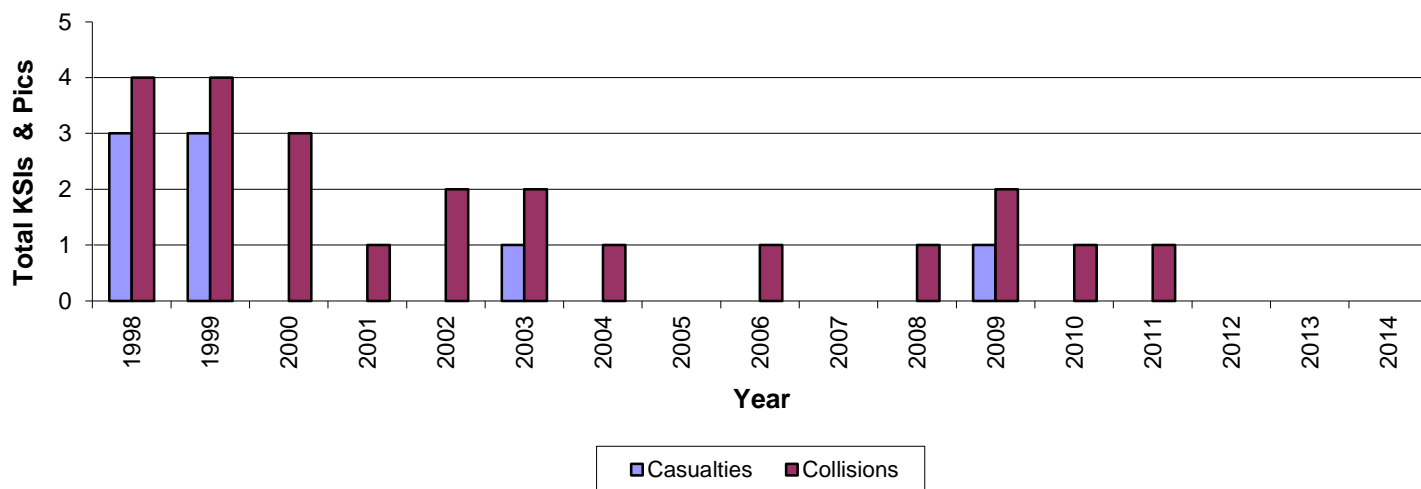

Site Name A34 Congleton Road, Nether Alderley

Site ID F12

Road Length 1.5 km

Speed Limit mph

Date Established

Location

Data produced is based on data currently available

KSI Casualties and PIC Collision Information currently available

Year	Casualties		Collisions	
	KSIs	Slight	KSIs	Slight
1998	3	3	2	2
1999	3	4	3	1
2000	0	6	0	3
2001	0	2	0	1
2002	0	5	0	2
2003	1	1	1	1
2004	0	1	0	1
2005	0	0	0	0
2006	0	2	0	1
2007	0	0	0	0
2008	0	1	0	1
2009	1	3	1	1
2010	0	4	0	1
2011	0	1	0	1
2012				
2013				
2014				

Not in use

KSI Casualties and PIC Collisions only

KSIs - Killed and Serious Injury Casualties

PICs - Personal Injury Collisions

Speed Survey Data

Year	Avg (mph)	85th %	% Over	%15 or over
1998	-	-	-	-
1999	-	-	-	-
2000	-	-	-	-
2001	-	-	-	-
2002	-	-	-	-
2003	-	-	-	-
2004	-	-	-	-
2005	-	-	-	-
2006	-	-	-	-
2007	-	-	-	-
2008	-	-	-	-
2009	-	-	-	-
2010	-	-	-	-
2011	-	-	-	-
2012	41.7	48.9	0.2	0.0
2013	-	-	-	-
2014	-	-	-	-