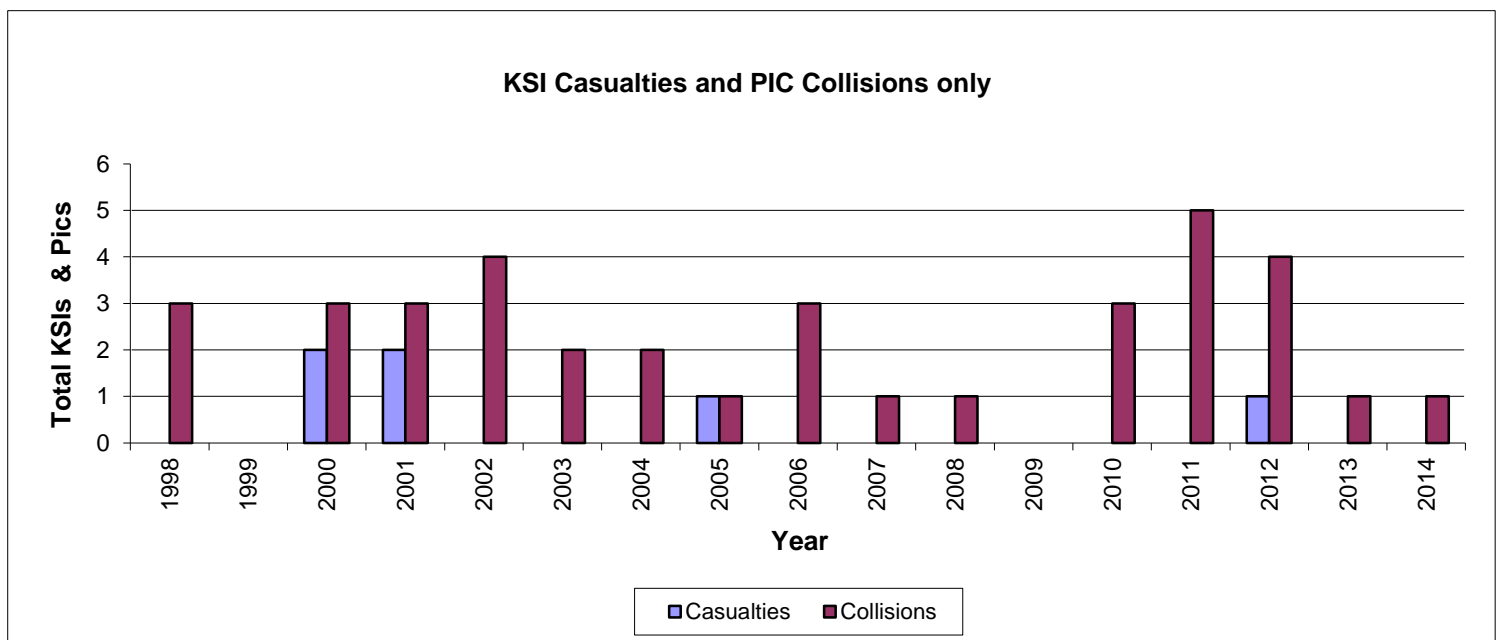

Site Name A50 Knutsford Road, Alsager

Site ID D03

Road Length 1.02 km

Speed Limit 40 mph

Date Established

Location

Data produced is based on data currently available

KSI Casualties and PIC Collision Information currently available

Year	Casualties		Collisions	
	KSIs	Slight	KSIs	Slight
1998	0	7	0	3
1999	0	0	0	0
2000	2	3	2	1
2001	2	5	1	2
2002	0	5	0	4
2003	0	2	0	2
2004	0	3	0	2
2005	1	0	1	0
2006	0	6	0	3
2007	0	2	0	1
2008	0	1	0	1
2009	0	0	0	0
2010	0	4	0	3
2011	0	8	0	5
2012	1	8	1	3
2013	0	1	0	1
2014	0	3	0	1

power issues to site

KSIs - Killed and Serious Injury Casualties

PICs - Personal Injury Collisions

Speed Survey Data

Year	Avg (mph)	85th %	% Over	%15 or over
1998	-	-	-	-
1999	-	-	-	-
2000	-	-	-	-
2001	-	-	-	-
2002	-	-	-	-
2003	-	-	-	-
2004	-	-	-	-
2005	-	-	-	-
2006	-	-	-	-
2007	-	-	-	-
2008	-	-	-	-
2009	-	-	-	-
2010	-	-	-	-
2011	-	-	-	-
2012	42.0	47.3	2.1	0.1
2013	-	-	-	-
2014	-	-	-	-