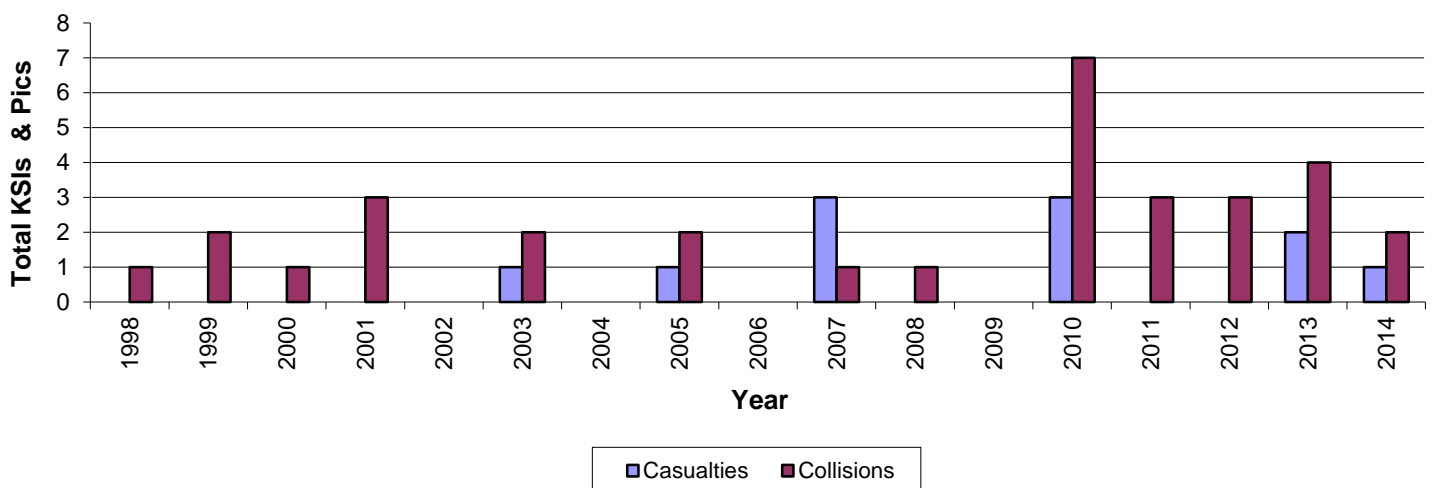

Site Name A51 Nantwich Road, Alpraham

Site ID C03/C04

Road Length 1.0 km

Speed Limit 30 mph

Date Established

Location

Data produced is based on data currently available

KSI Casualties and PIC Collision Information currently available

Year	Casualties		Collisions	
	KSIs	Slight	KSIs	Slight
1998	0	3	0	1
1999	0	2	0	2
2000	0	1	0	1
2001	0	3	0	3
2002	0	0	0	0
2003	1	1	1	1
2004	0	0	0	0
2005	1	1	1	1
2006	0	0	0	0
2007	3	0	1	0
2008	0	1	0	1
2009	0	0	0	0
2010	3	11	3	4
2011	0	8	0	3
2012	0	3	0	3
2013	2	6	1	3
2014	1	2	1	1

KSI Casualties and PIC Collisions only

KSIs - Killed and Serious Injury Casualties

PICs - Personal Injury Collisions

Speed Survey Data

Year	Avg (mph)	85th %	% Over	%15 or over
1998	-	-	-	-
1999	-	-	-	-
2000	-	-	-	-
2001	-	-	-	-
2002	-	-	-	-
2003	-	-	-	-
2004				
2005				
2006				
2007				
2008				
2009				
2010				
2011				
2012				
2013	-	-	-	-
2014	-	-	-	-