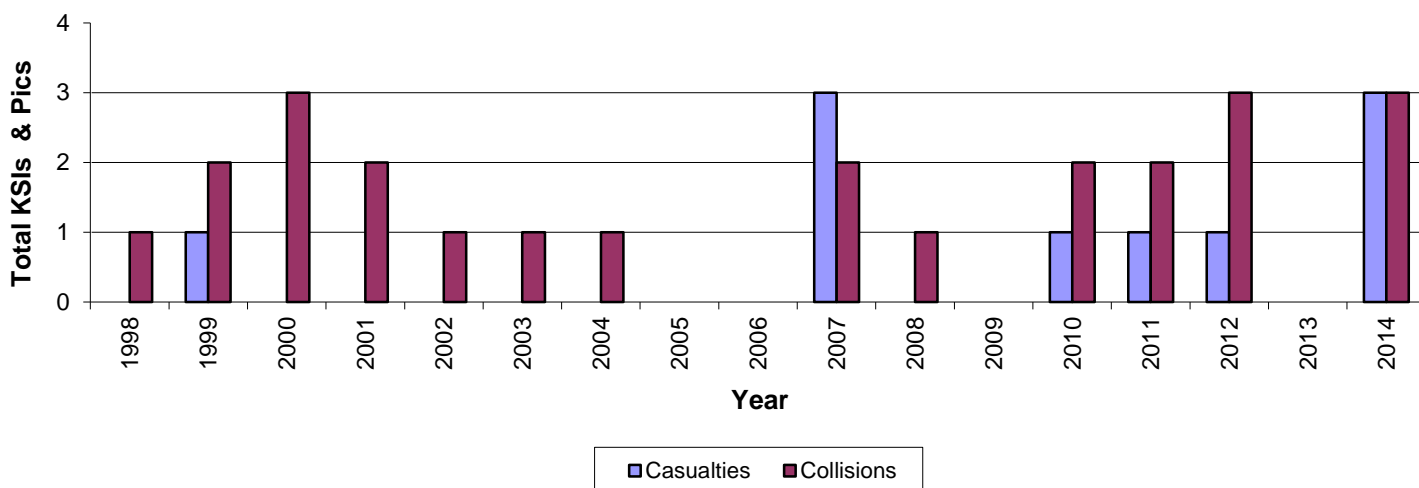

Site Name A54 Buxton Road, Congleton

Site ID D02

Road Length 1 km

Speed Limit 40 mph

Date Established

Location

Data produced is based on data currently available

KSI Casualties and PIC Collision Information currently available

Year	Casualties		Collisions	
	KSIs	Slight	KSIs	Slight
1998	0	1	0	1
1999	1	1	1	1
2000	0	5	0	3
2001	0	2	0	2
2002	0	1	0	1
2003	0	2	0	1
2004	0	1	0	1
2005	0	0	0	0
2006	0	0	0	0
2007	3	0	2	0
2008	0	1	0	1
2009	0	0	0	0
2010	1	3	1	1
2011	1	1	1	1
2012	1	7	1	2
2013	0	0	0	0
2014	3	2	1	2

KSI Casualties and PIC Collisions only

KSIs - Killed and Serious Injury Casualties

PICs - Personal Injury Collisions

Speed Survey Data

Year	Avg (mph)	85th %	% Over	%15 or over
1998	-	-	-	-
1999	-	-	-	-
2000	-	-	-	-
2001	-	-	-	-
2002	-	-	-	-
2003	-	-	-	-
2004	-	-	-	-
2005	-	-	-	-
2006	-	-	-	-
2007	-	-	-	-
2008	-	-	-	-
2009	-	-	-	-
2010	-	-	-	-
2011	-	-	-	-
2012				
2013				
2014	-	-	-	-