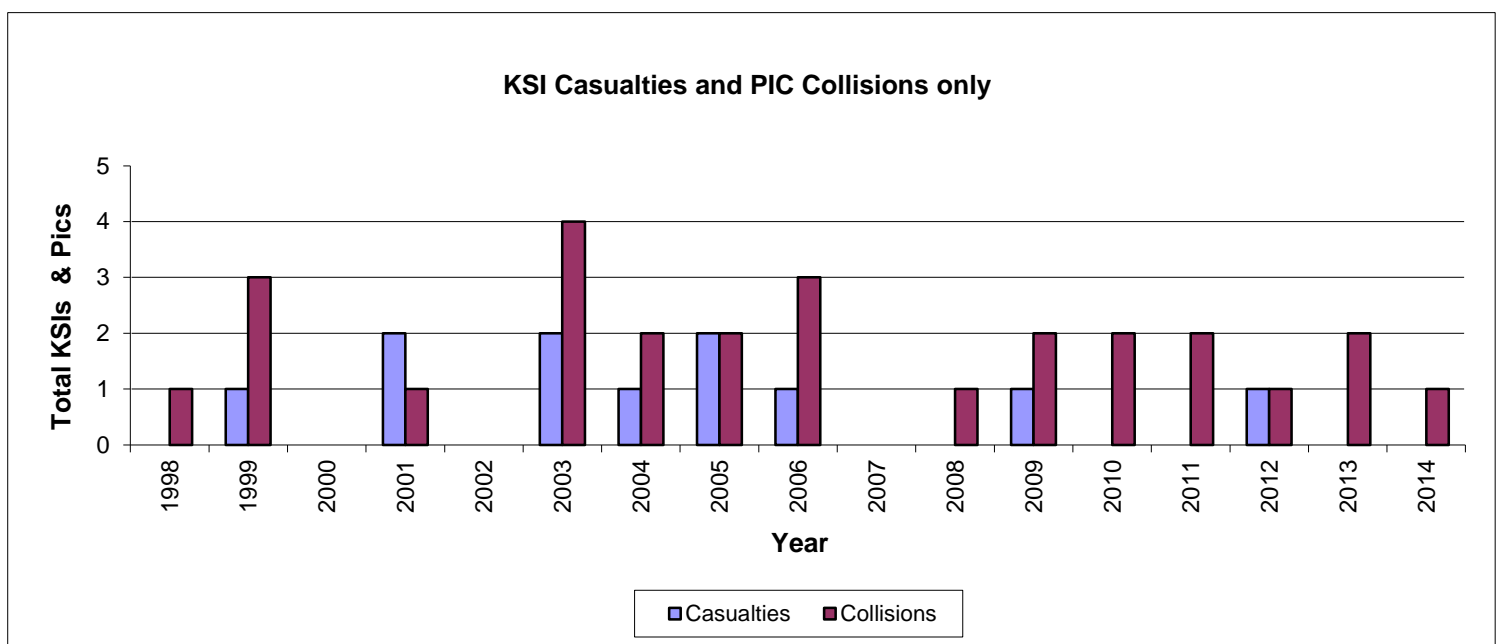

Site Name A523 London Road, Macclesfield

Site ID G04/G05

Road Length 1.00 km

Speed Limit 50 mph

Date Established

Location

Data produced is based on data currently available

KSI Casualties and PIC Collision Information currently available

Year	Casualties		Collisions	
	KSIs	Slight	KSIs	Slight
1998	0	3	0	1
1999	1	2	1	2
2000	0	0	0	0
2001	2	1	1	0
2002	0	0	0	0
2003	2	4	2	2
2004	1	2	1	1
2005	2	2	1	1
2006	1	3	1	2
2007	0	0	0	0
2008	0	1	0	1
2009	1	2	1	1
2010	0	3	0	2
2011	0	2	0	2
2012	1	0	1	0
2013	0	4	0	2
2014	0	2	0	1