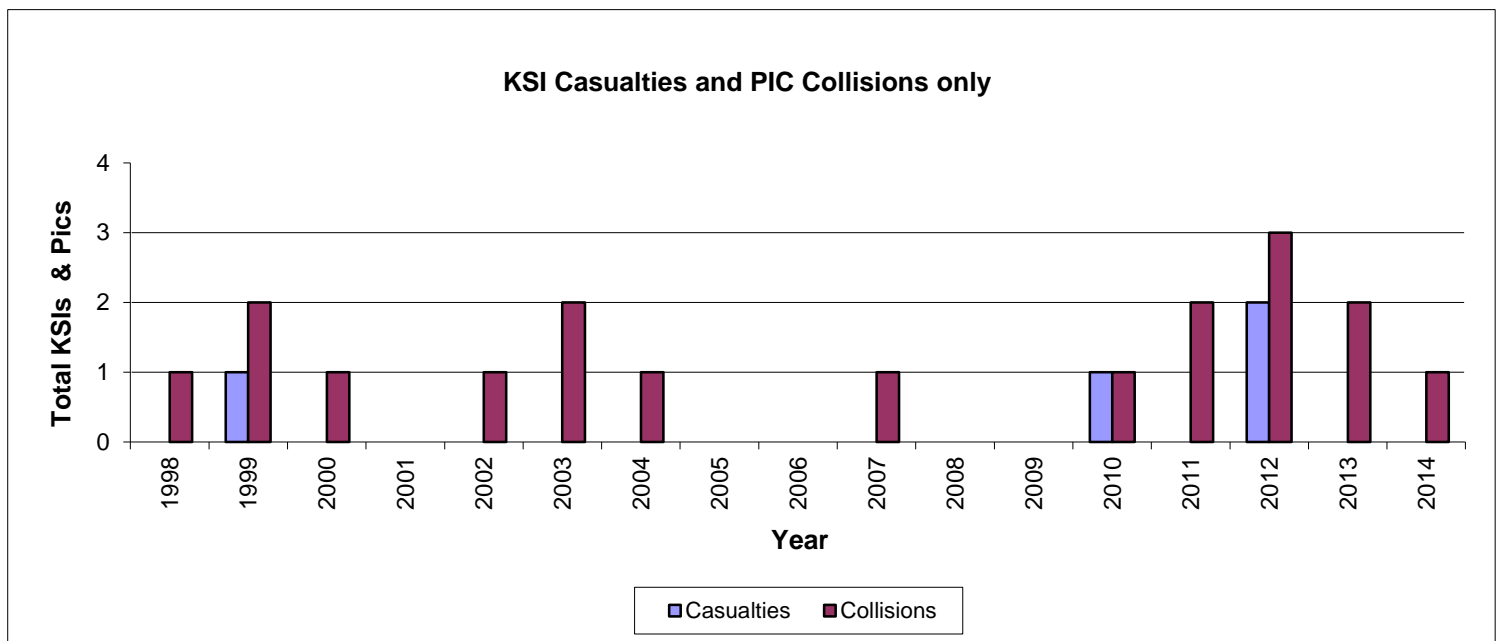

Site Name A523 The Silk Road, Macclesfield

Site ID G03

Road Length Red Light

Speed Limit Red Light

Date Established

Location

Data produced is based on data currently available

KSI Casualties and PIC Collision Information currently available

Year	Casualties		Collisions	
	KSIs	Slight	KSIs	Slight
1998	0	1	0	1
1999	1	5	1	1
2000	0	1	0	1
2001	0	0	0	0
2002	0	1	0	1
2003	0	3	0	2
2004	0	1	0	1
2005	0	0	0	0
2006	0	0	0	0
2007	0	1	0	1
2008	0	0	0	0
2009	0	0	0	0
2010	1	0	1	0
2011	0	4	0	2
2012	2	1	2	1
2013	0	3	0	2
2014	0	1	0	1