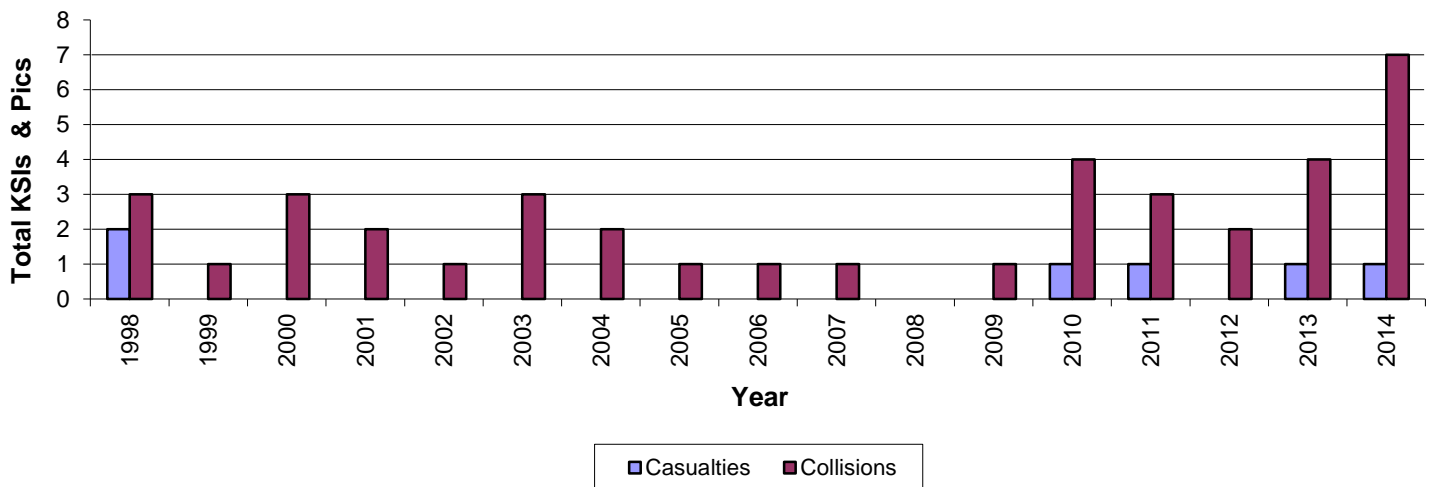

Site Name A538 Manchester Road, Macclesfield

Site ID G13

Road Length 0.56 km

Speed Limit 30 mph

Date Established

Location

Data produced is based on data currently available

KSI Casualties and PIC Collision Information currently available

Year	Casualties		Collisions	
	KSIs	Slight	KSIs	Slight
1998	2	3	2	1
1999	0	2	0	1
2000	0	3	0	3
2001	0	2	0	2
2002	0	1	0	1
2003	0	4	0	3
2004	0	3	0	2
2005	0	1	0	1
2006	0	1	0	1
2007	0	1	0	1
2008	0	0	0	0
2009	0	2	0	1
2010	1	3	1	3
2011	1	4	1	2
2012	0	2	0	2
2013	1	4	1	3
2014	1	6	1	6

KSI Casualties and PIC Collisions only

KSIs - Killed and Serious Injury Casualties

PICs - Personal Injury Collisions

Speed Survey Data

Year	Avg (mph)	85th %	% Over	%15 or over
1998	-	-	-	-
1999	-	-	-	-
2000	-	-	-	-
2001	-	-	-	-
2002	-	-	-	-
2003	-	-	-	-
2004	-	-	-	-
2005	-	-	-	-
2006	-	-	-	-
2007	-	-	-	-
2008	-	-	-	-
2009	-	-	-	-
2010	-	-	-	-
2011	-	-	-	-
2012	26.4	30.4	9.1	2.1
2013	-	-	-	-
2014	-	-	-	-