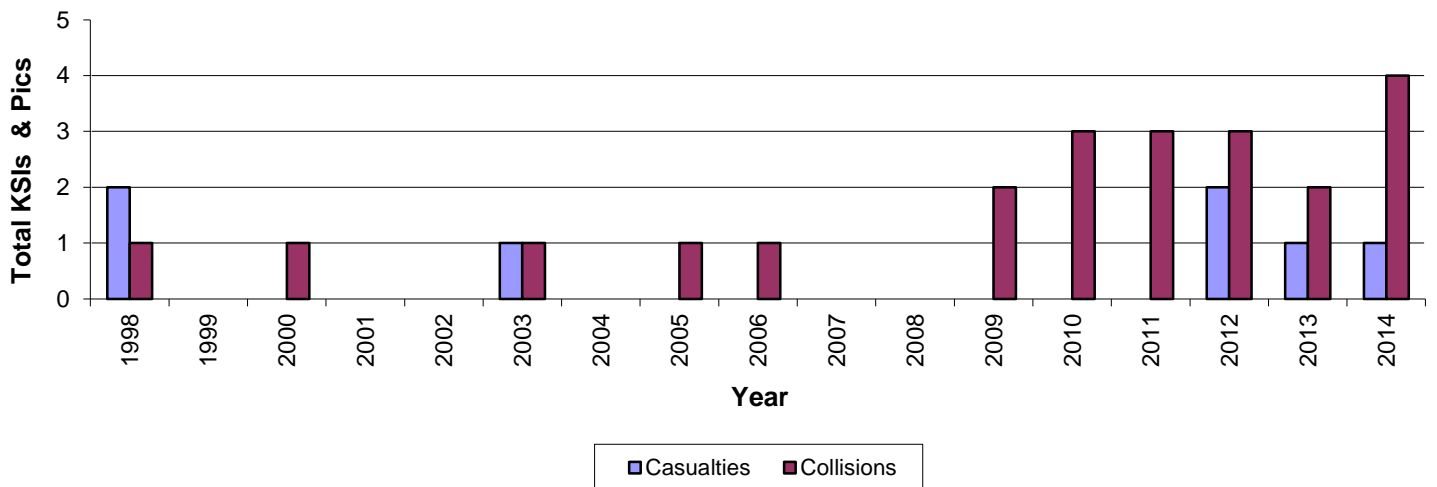

Site Name A527 Park Lane, Congleton

Site ID D05

Road Length 0.55 km

Speed Limit 30 mph

Date Established

Location

Data produced is based on data currently available

KSI Casualties and PIC Collision Information currently available

Year	Casualties		Collisions	
	KSIs	Slight	KSIs	Slight
1998	2	3	1	0
1999	0	0	0	0
2000	0	1	0	1
2001	0	0	0	0
2002	0	0	0	0
2003	1	0	1	0
2004	0	0	0	0
2005	0	1	0	1
2006	0	1	0	1
2007	0	0	0	0
2008	0	0	0	0
2009	0	3	0	2
2010	0	3	0	3
2011	0	4	0	3
2012	2	1	2	1
2013	1	2	1	1
2014	1	3	1	3

KSI Casualties and PIC Collisions only

KSIs - Killed and Serious Injury Casualties

PICs - Personal Injury Collisions

Speed Survey Data

Year	Avg (mph)	85th %	% Over	%15 or over
1998	-	-	-	-
1999	-	-	-	-
2000	-	-	-	-
2001	-	-	-	-
2002	-	-	-	-
2003	-	-	-	-
2004	-	-	-	-
2005	-	-	-	-
2006	-	-	-	-
2007	-	-	-	-
2008	-	-	-	-
2009	-	-	-	-
2010	-	-	-	-
2011	27.0	30.6	9.9	1.6
2012				
2013	-	-	-	-
2014	-	-	-	-