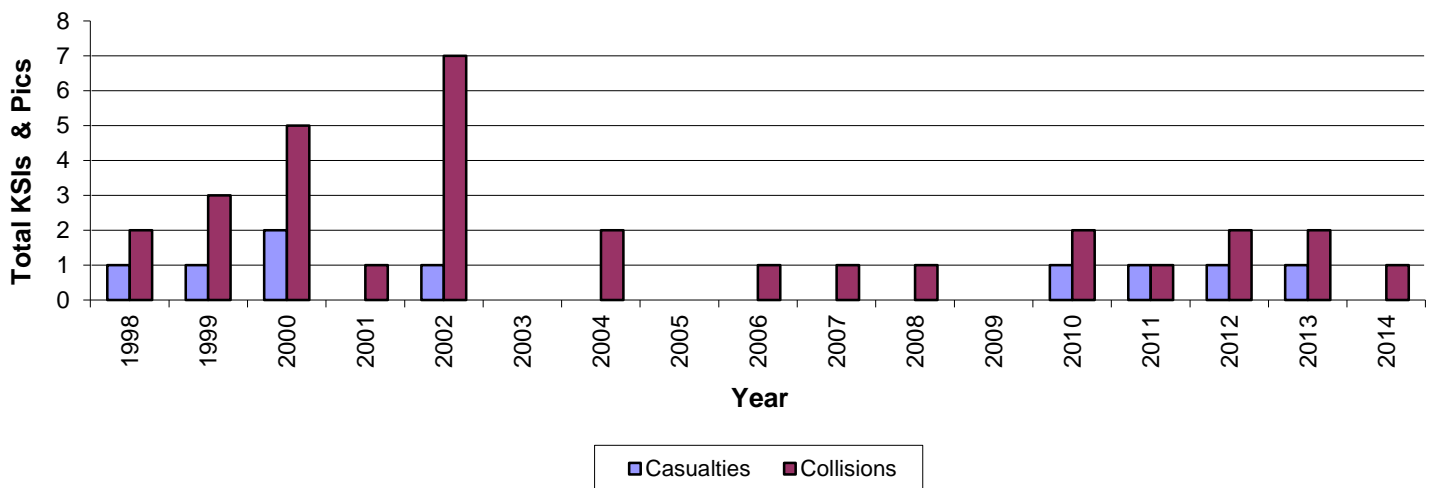

Site Name A534 Wrexham Road, Bulkeley

Site ID C07

Road Length 0.73 km

Speed Limit 40 mph

Date Established

Location

Data produced is based on data currently available

KSI Casualties and PIC Collision Information currently available

Year	Casualties		Collisions	
	KSIs	Slight	KSIs	Slight
1998	1	1	1	1
1999	1	4	1	2
2000	2	5	2	3
2001	0	1	0	1
2002	1	7	1	6
2003	0	0	0	0
2004	0	3	0	2
2005	0	0	0	0
2006	0	1	0	1
2007	0	2	0	1
2008	0	2	0	1
2009	0	0	0	0
2010	1	4	1	1
2011	1	2	1	0
2012	1	2	1	1
2013	1	1	1	1
2014	0	1	0	1

KSI Casualties and PIC Collisions only

KSIs - Killed and Serious Injury Casualties

PICs - Personal Injury Collisions

Speed Survey Data

Year	Avg (mph)	85th %	% Over	%15 or over
1998	-	-	-	-
1999	-	-	-	-
2000	-	-	-	-
2001	-	-	-	-
2002	-	-	-	-
2003	-	-	-	-
2004	-	-	-	-
2005	-	-	-	-
2006	-	-	-	-
2007	-	-	-	-
2008	-	-	-	-
2009	-	-	-	-
2010	-	-	-	-
2011	-	-	-	-
2012				
2013	-	-	-	-
2014	-	-	-	-