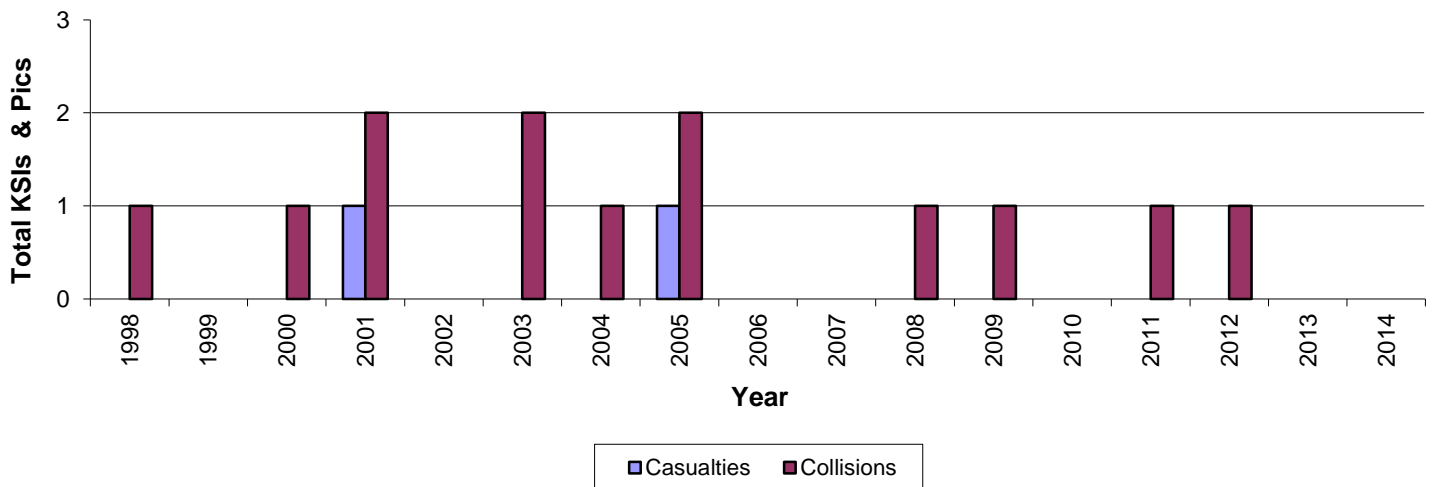

Site Name C841 Newcastle Road, Shavington

Site ID C01

Road Length 1.15 km

Speed Limit 40 mph

Date Established

Location

Data produced is based on data currently available

KSI Casualties and PIC Collision Information currently available

Year	Casualties		Collisions	
	KSIs	Slight	KSIs	Slight
1998	0	5	0	1
1999	0	0	0	0
2000	0	2	0	1
2001	1	2	1	1
2002	0	0	0	0
2003	0	4	0	2
2004	0	1	0	1
2005	1	1	1	1
2006	0	0	0	0
2007	0	0	0	0
2008	0	3	0	1
2009	0	1	0	1
2010	0	0	0	0
2011	0	1	0	1
2012	0	1	0	1
2013	0	0	0	0
2014	0	0	0	0

not in use

KSI Casualties and PIC Collisions only

KSIs - Killed and Serious Injury Casualties

PICs - Personal Injury Collisions

Speed Survey Data

Year	Avg (mph)	85th %	% Over	%15 or over
1998	-	-	-	-
1999	-	-	-	-
2000	-	-	-	-
2001	-	-	-	-
2002	-	-	-	-
2003	-	-	-	-
2004	-	-	-	-
2005	-	-	-	-
2006	-	-	-	-
2007	-	-	-	-
2008	-	-	-	-
2009	-	-	-	-
2010	-	-	-	-
2011	-	-	-	-
2012	36.3	40.4	9.7	1.4
2013				
2014			-	-