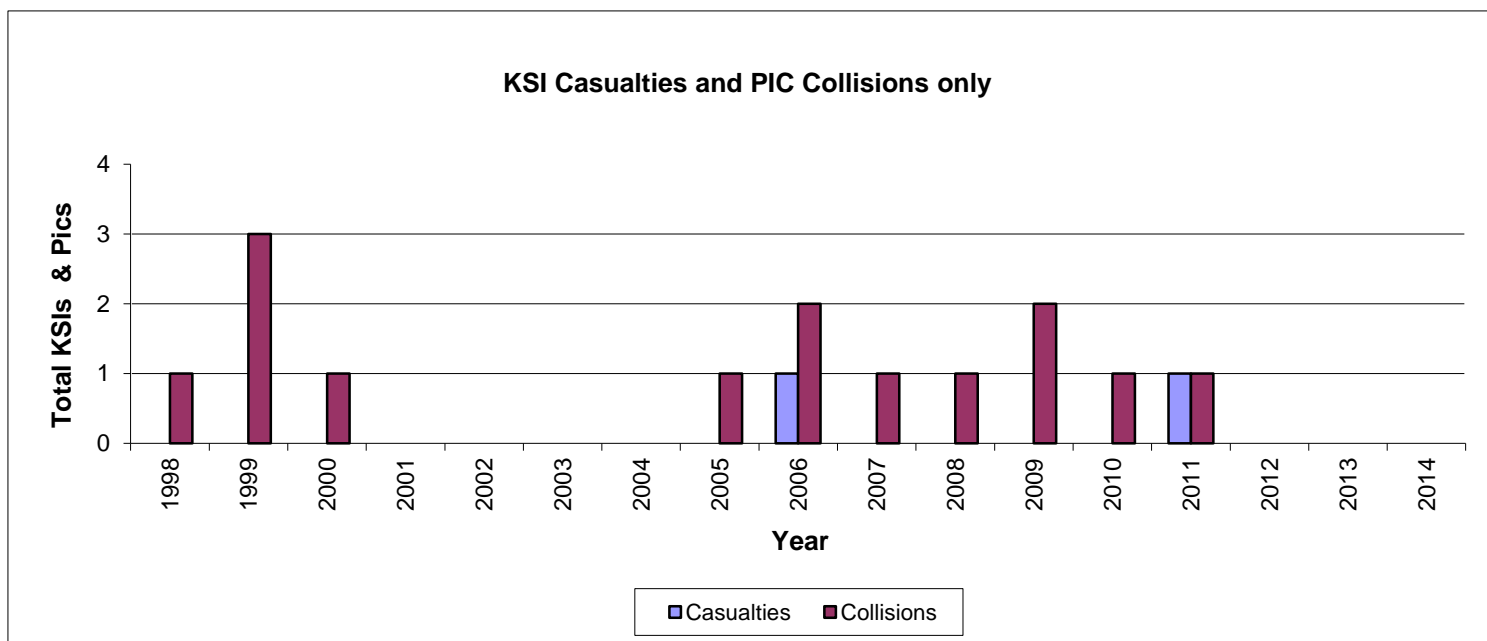

Site Name A56 Chester Road, Helsby
Site ID E08
Road Length 0.7km
Speed Limit 40mph
Date Established 07-Feb-05
Location A56 Chester Road (Old Chester Road to just east of Godcroft Lane)

Data produced is based on data currently available

KSI Casualties and PIC Collision Information currently available

Year	Casualties		Collisions	
	KSIs	Slight	KSIs	Slight
1998	0	1	0	1
1999	0	3	0	3
2000	0	3	0	1
2001	0	0	0	0
2002	0	0	0	0
2003	0	0	0	0
2004	0	0	0	0
2005	0	1	0	1
2006	1	2	1	1
2007	0	1	0	1
2008	0	1	0	1
2009	0	1	1	1
2010	0	2	0	1
2011	1	2	1	0
2012	0	0	0	0
2013	0	0	0	0
2014	0	0	0	0