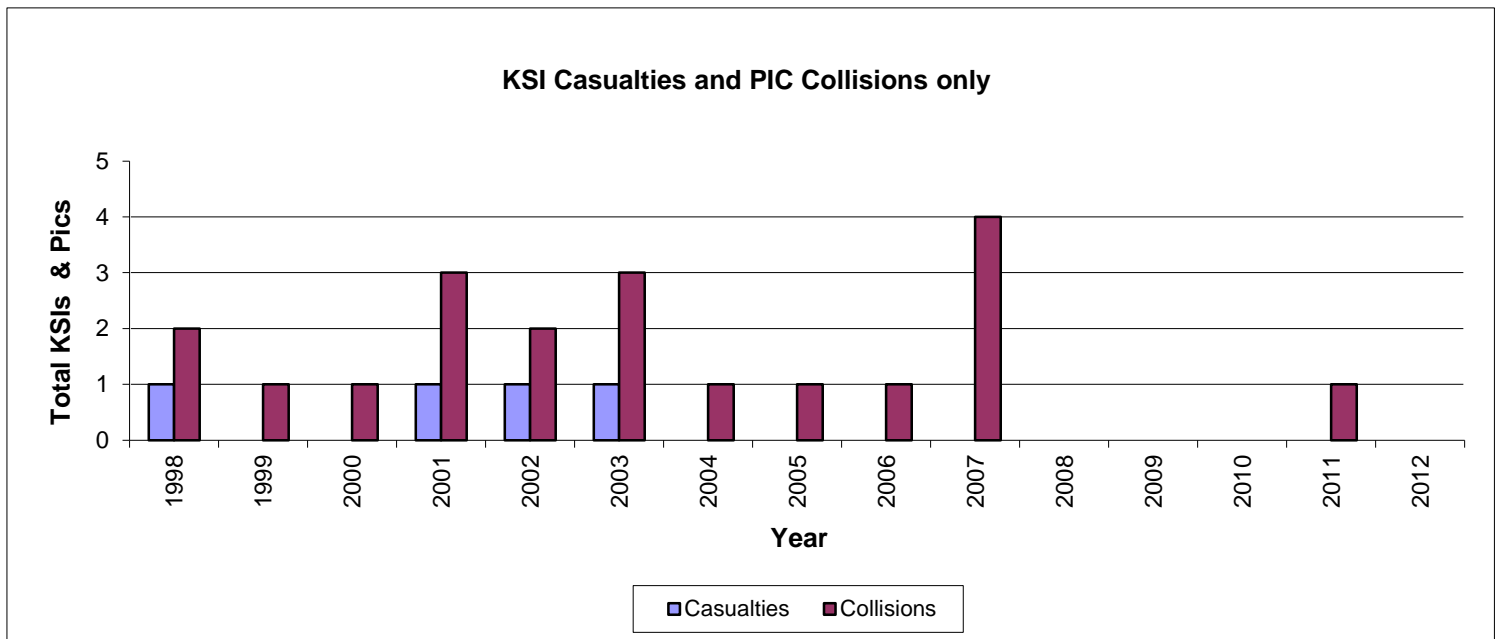

Site Name A5480 Deva Link, Saughall Road, Chester

Site ID A10

Road Length Red

Speed Limit Red

Date Established 19-Apr-04

Location Deva Link Jnc with Saughall Road

Data produced is based on data currently available

KSI Casualties and PIC Collision Information currently available

Year	Casualties		Collisions	
	KSIs	Slight	KSIs	Slight
1998	1	2	1	1
1999	0	2	0	1
2000	0	1	0	1
2001	1	2	1	2
2002	1	7	1	1
2003	1	3	1	2
2004	0	1	0	1
2005	0	3	0	1
2006	0	3	0	1
2007	0	5	0	4
2008	0	0	0	0
2009	0	0	0	0
2010	0	0	0	0
2011	0	2	0	1
2012	0	0	0	0
2013	1	0	1	0
2014	0	0	0	0