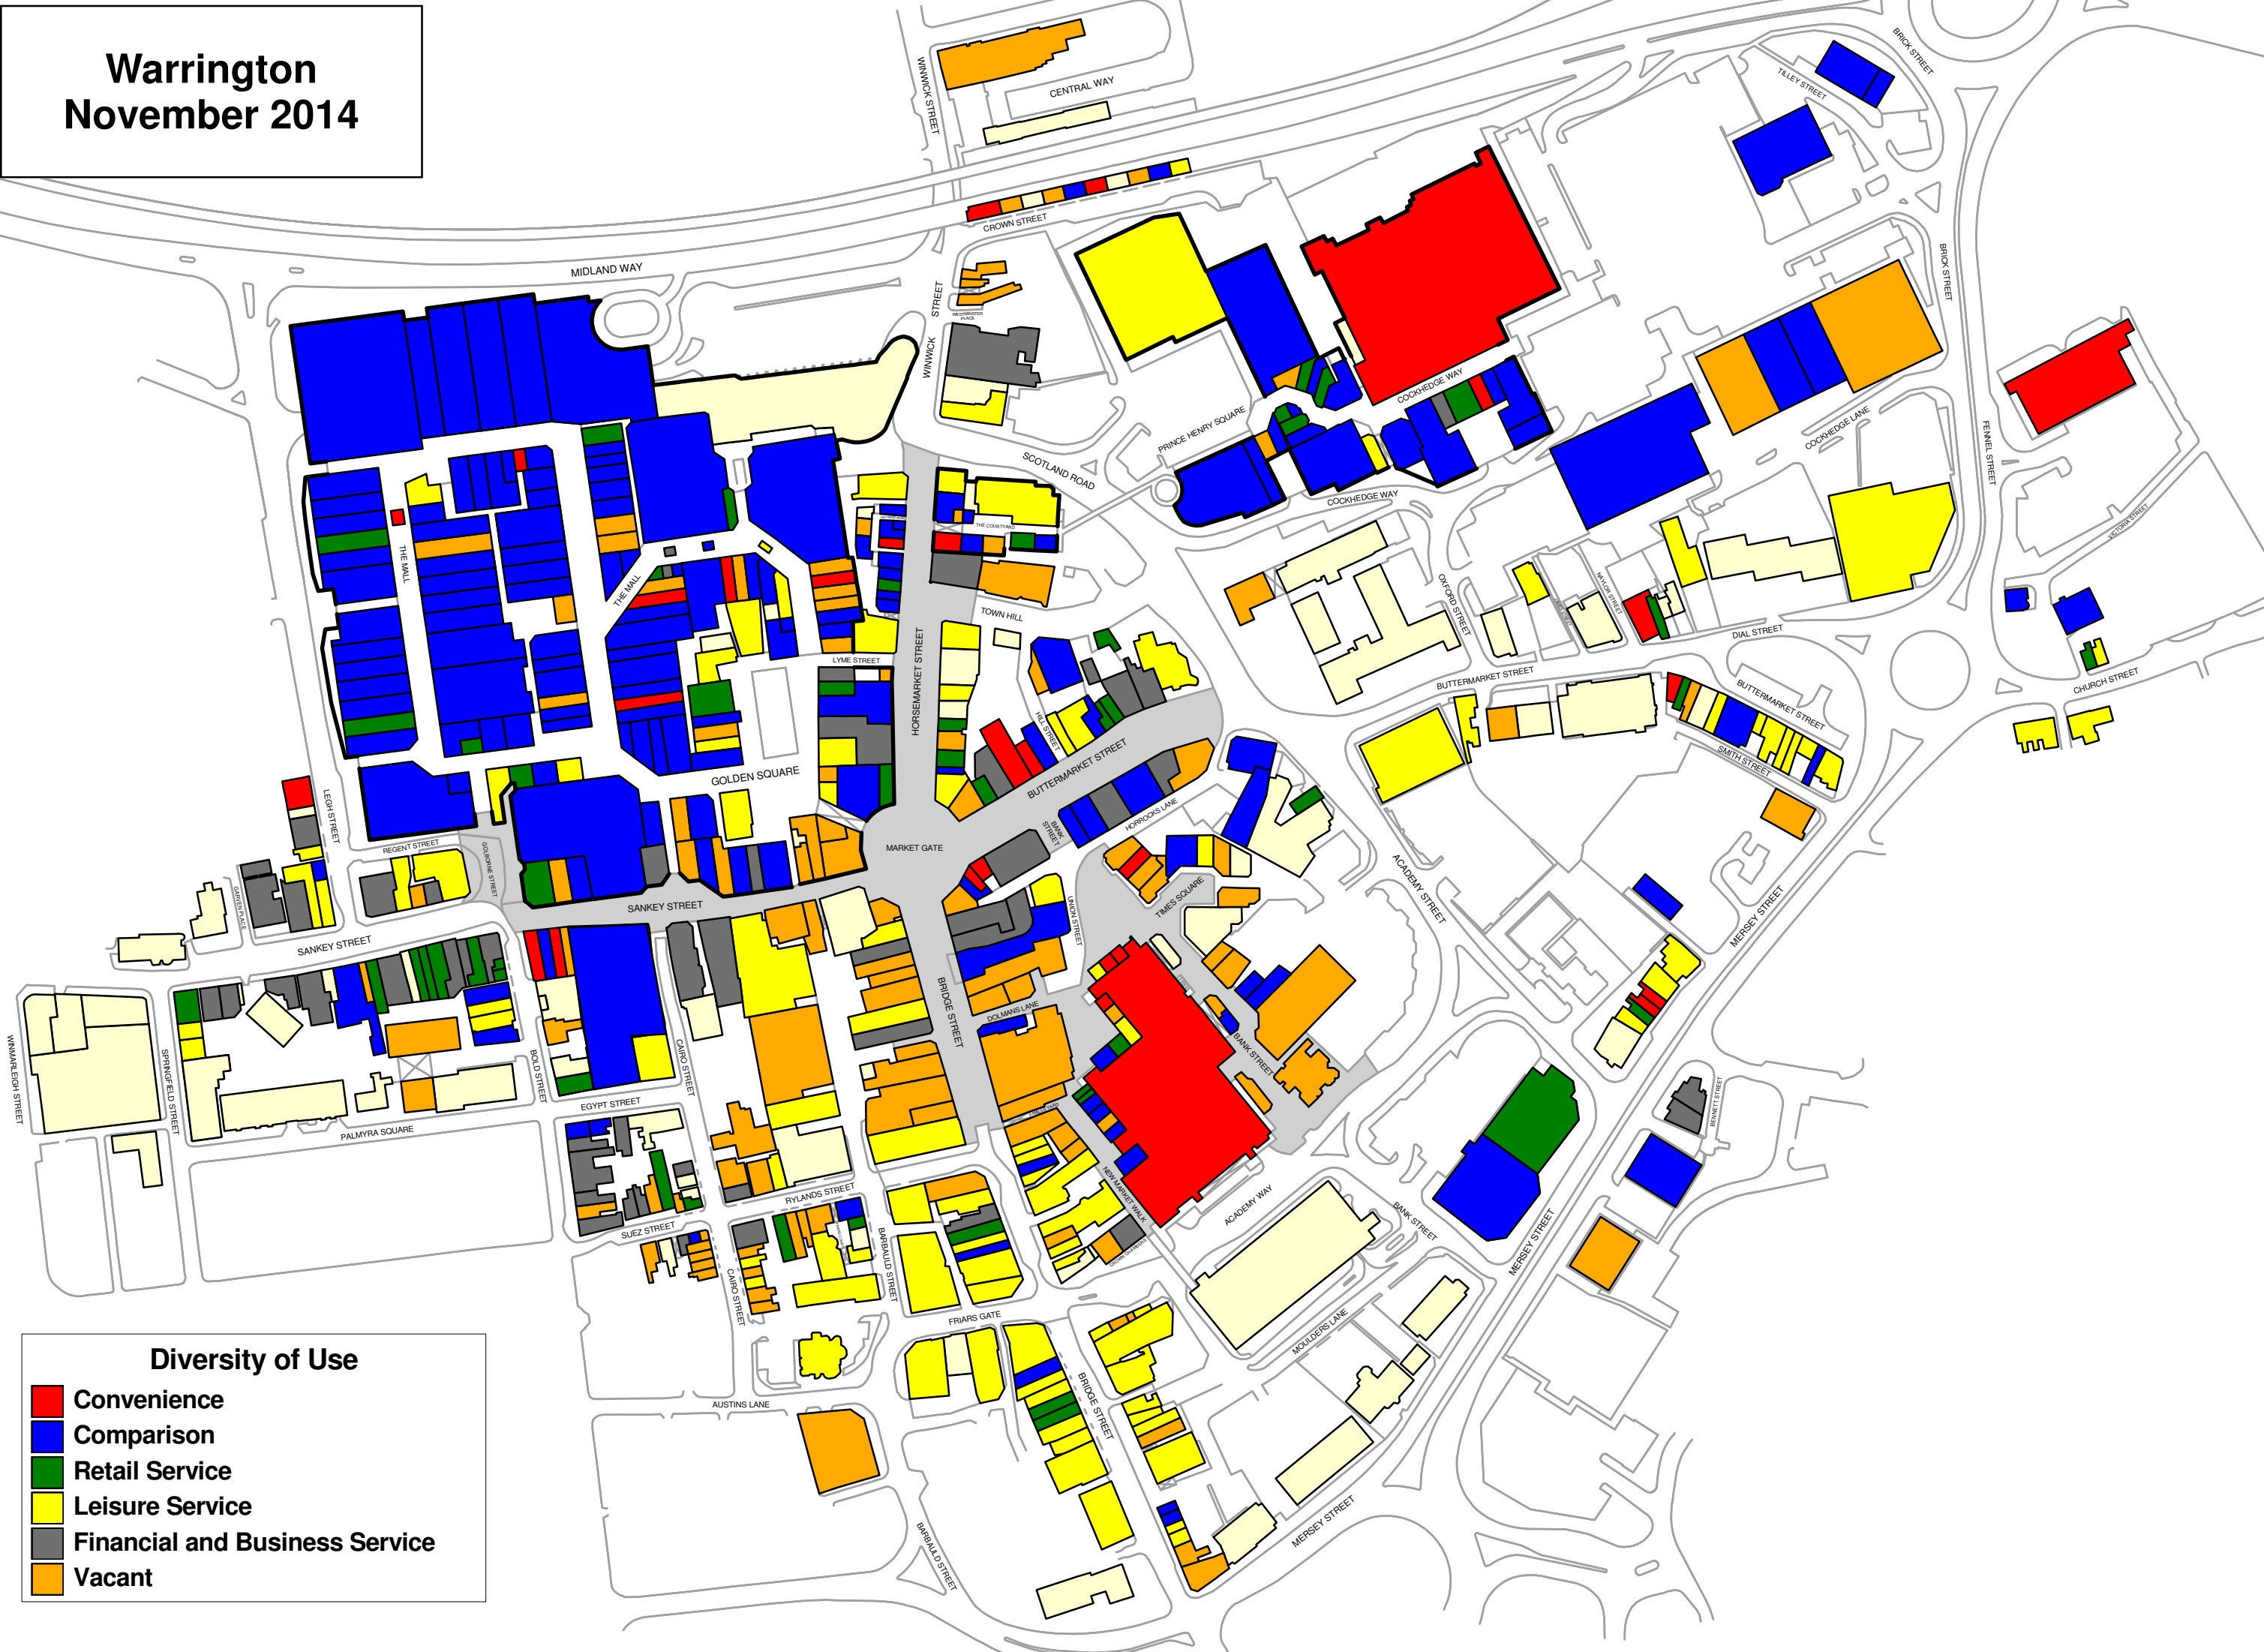

Warrington November 2014

Diversity of Use

- Red Convenience
- Blue Comparison
- Green Retail Service
- Yellow Leisure Service
- Grey Financial and Business Service
- Orange Vacant