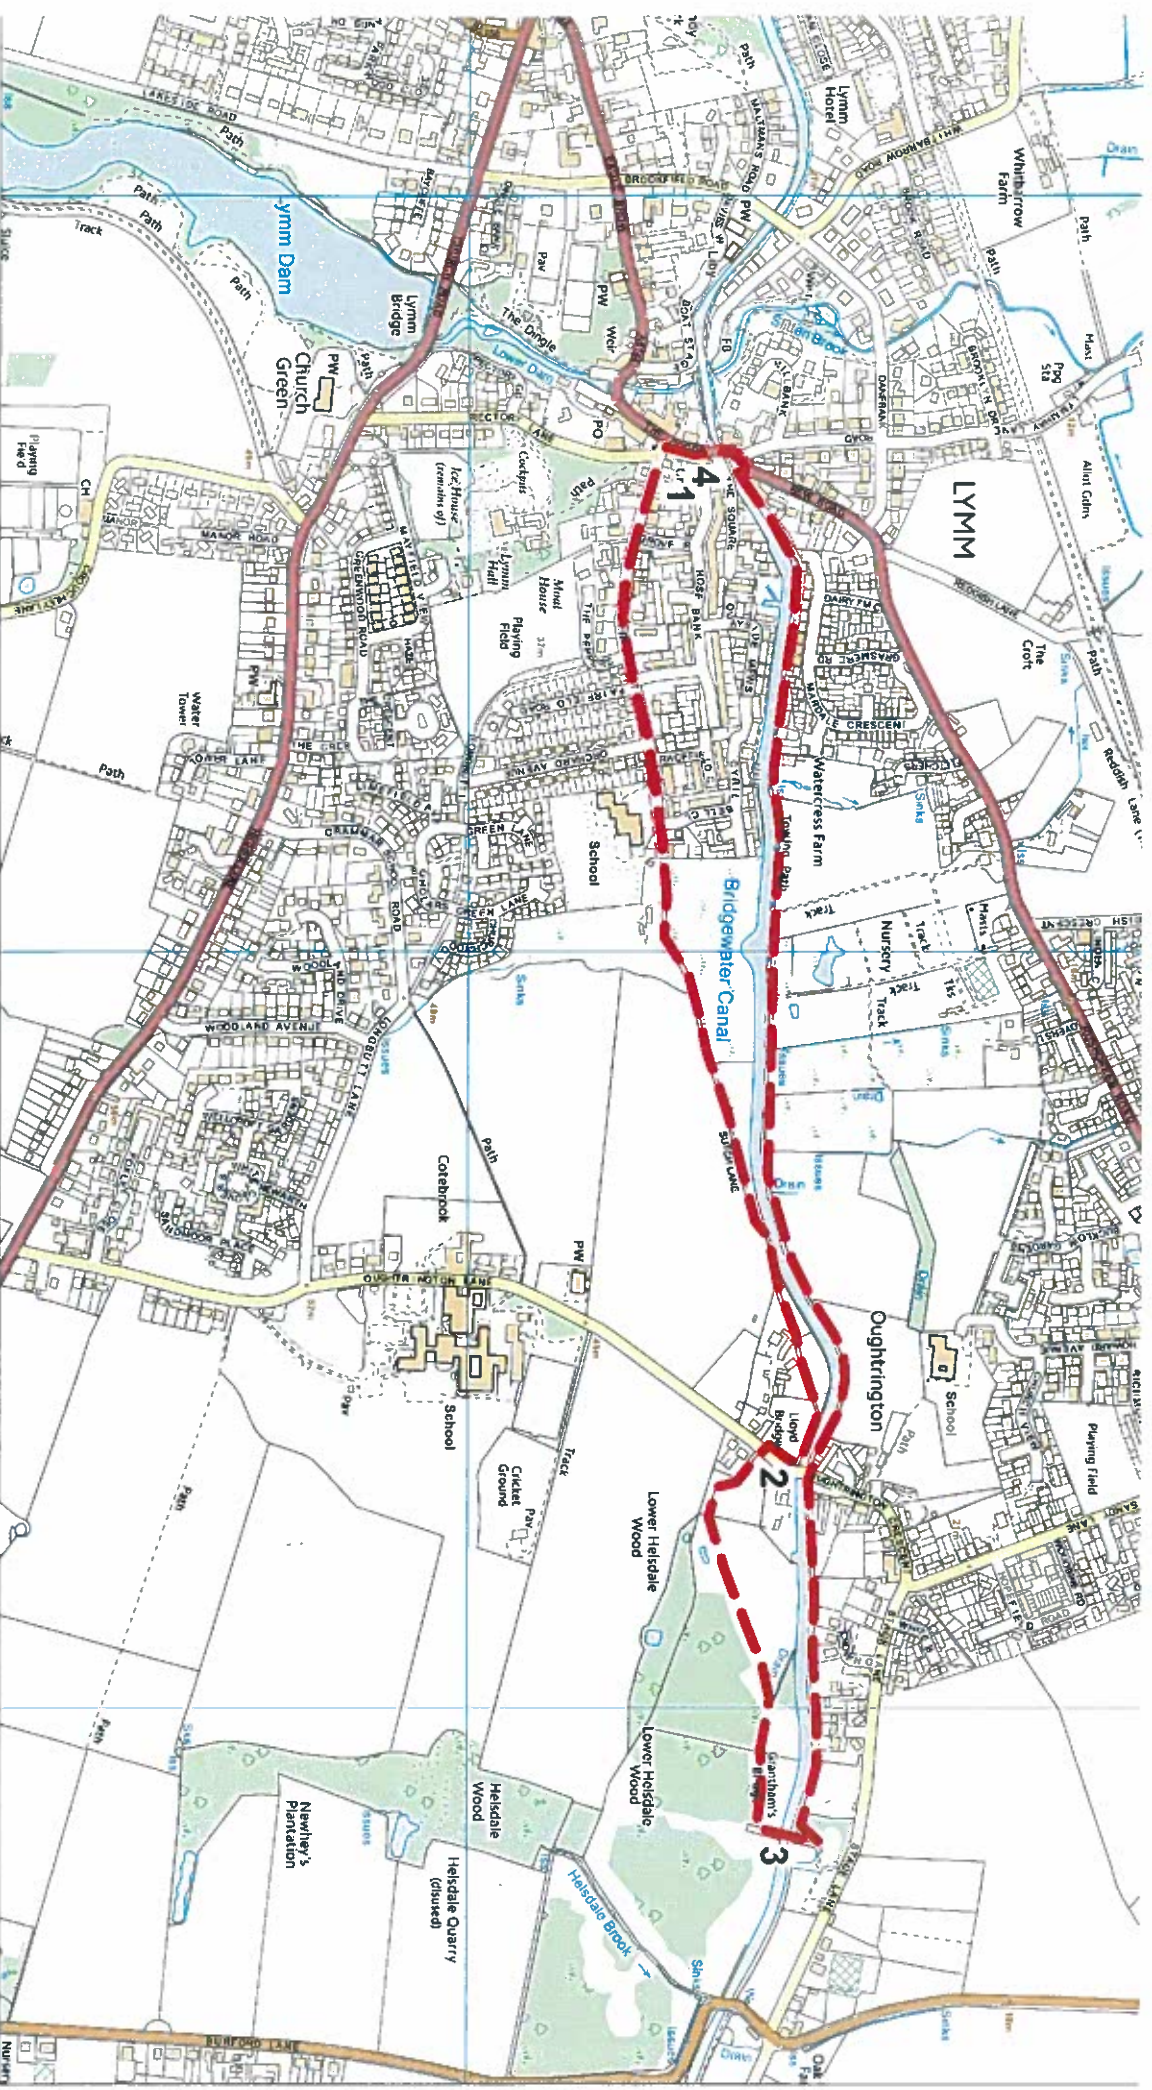

Warrington Walks
Pepper Street to Spud Wood Circular Walk - Lymm
(bold red line)

Scale 1:10000

Warrington Borough Council
Environment and Regeneration
Newtown House
Buttermarket Street
Warrington
WA1 2NH

Warrington Borough Council

FOR REFERENCE PURPOSES ONLY
NO FURTHER COPIES MAY BE MADE