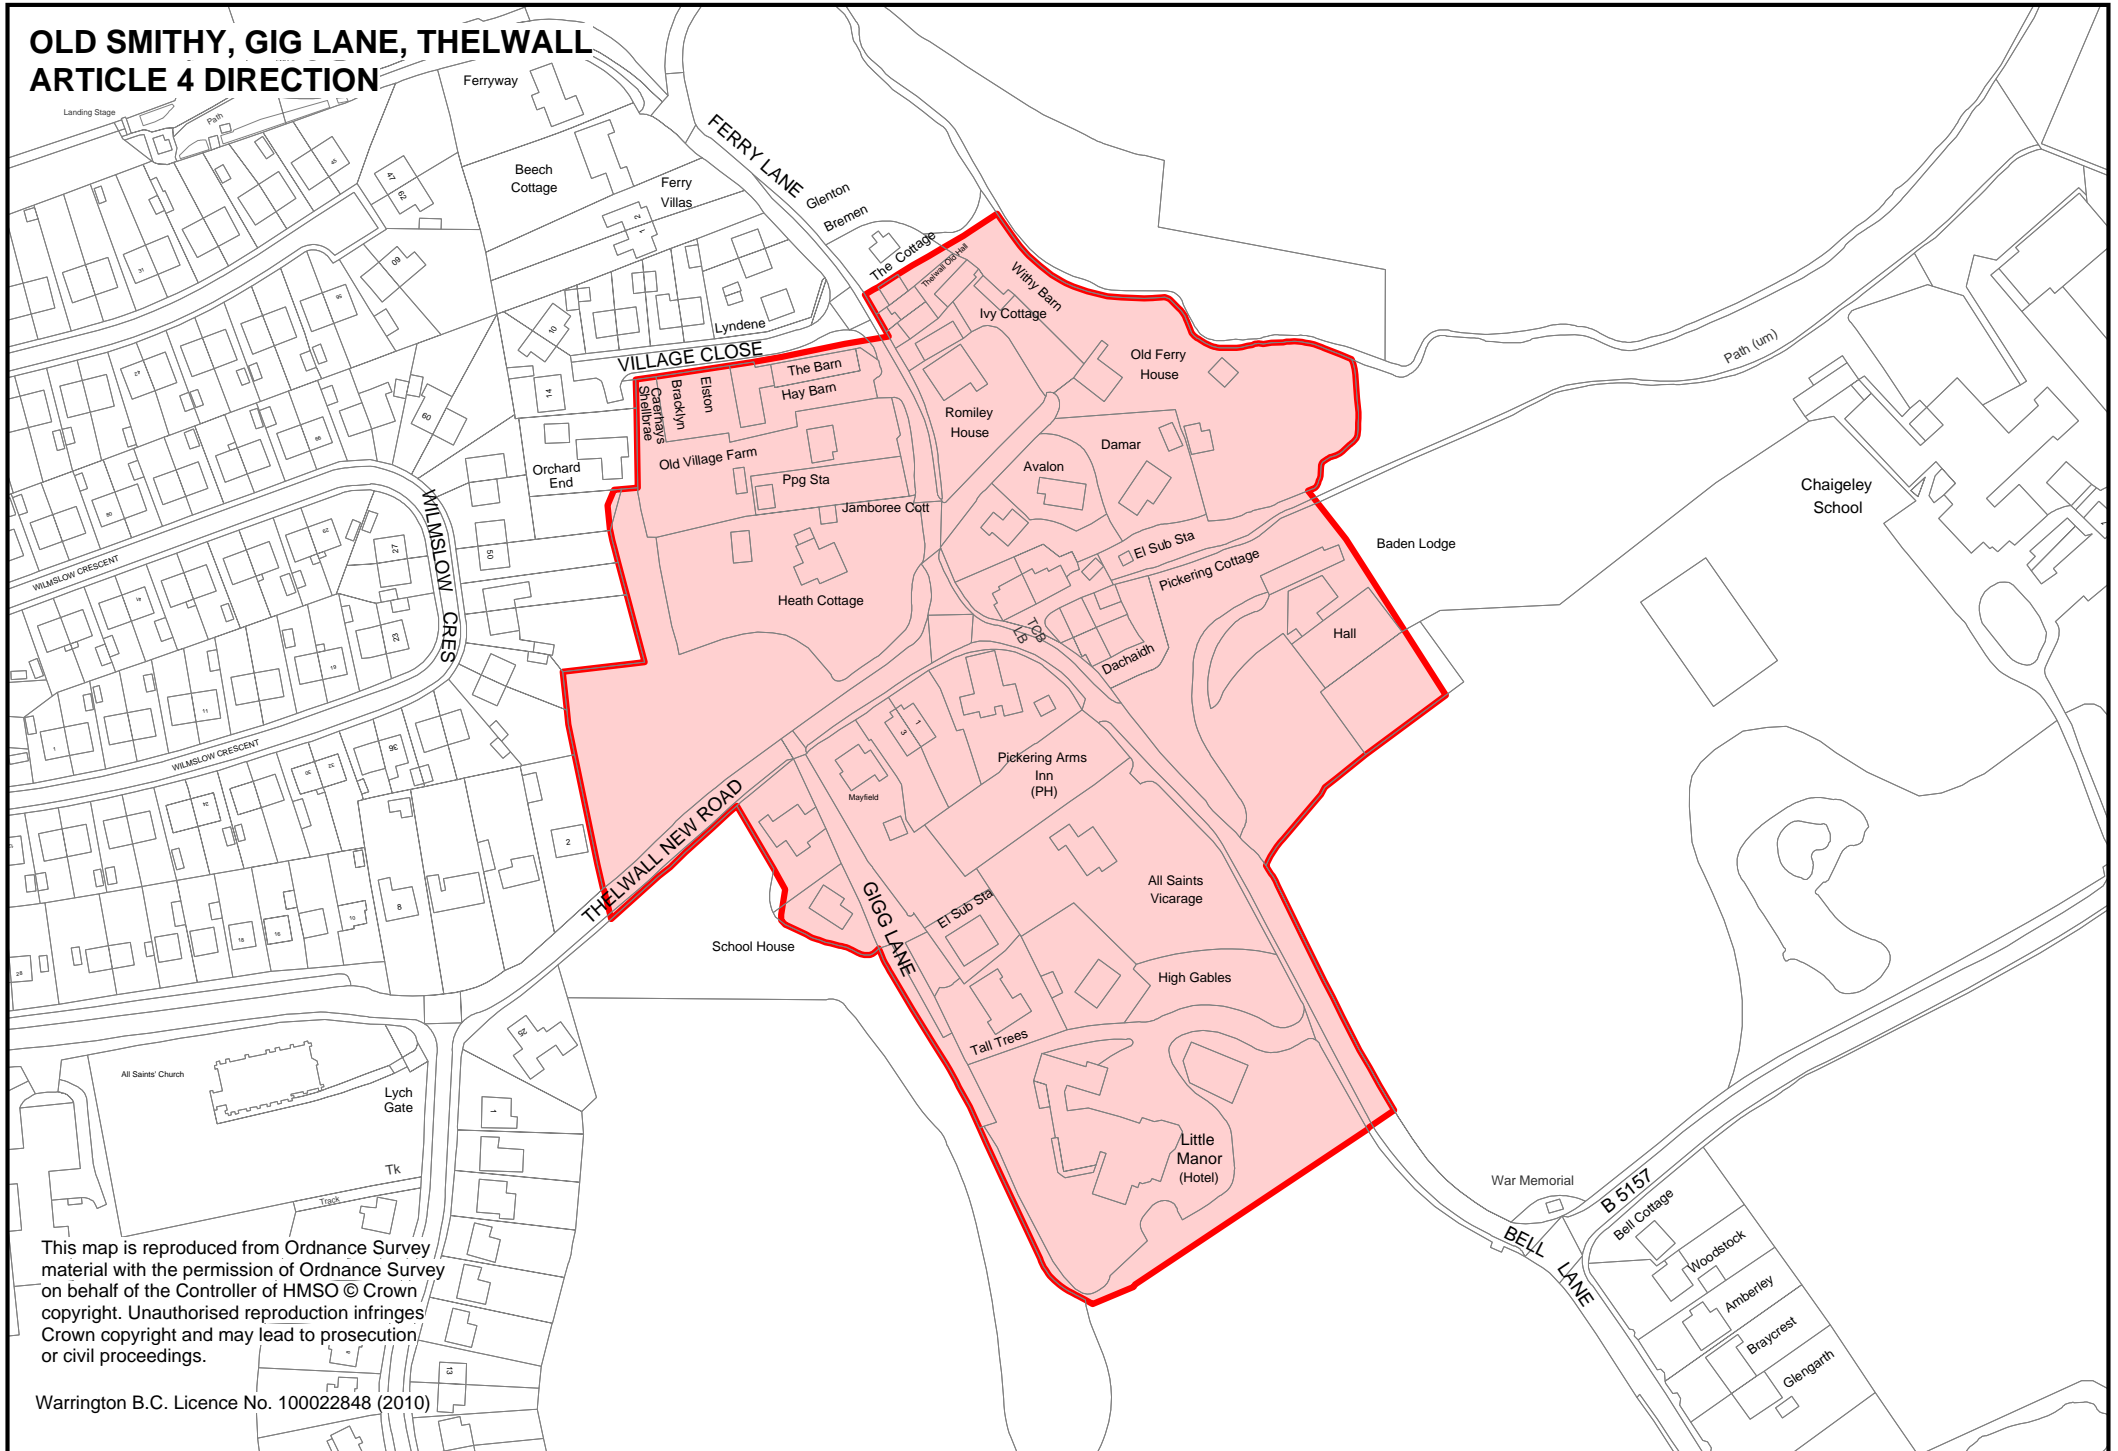

**WORKS (CAMPBELLS), LIVERPOOL ROAD
ARTICLE 4 DIRECTION**

This map is reproduced from Ordnance Survey material with the permission of Ordnance Survey on behalf of the Controller of HMSO © Crown copyright. Unauthorised reproduction infringes Crown copyright and may lead to prosecution or civil proceedings.

Warrington B.C. Licence No. 100022848 (2010)

CHERRY LANE, LYMM ARTICLE 4 DIRECTION

This map is reproduced from Ordnance Survey material with the permission of Ordnance Survey on behalf of the Controller of HMSO © Crown copyright. Unauthorised reproduction infringes Crown copyright and may lead to prosecution or civil proceedings.

Warrington B.C. Licence No. 100022848 (2010)

OLD SMITHY, GIG LANE, THELWALL ARTICLE 4 DIRECTION

This map is reproduced from Ordnance Survey material with the permission of Ordnance Survey on behalf of the Controller of HMSO © Crown copyright. Unauthorised reproduction infringes Crown copyright and may lead to prosecution or civil proceedings.