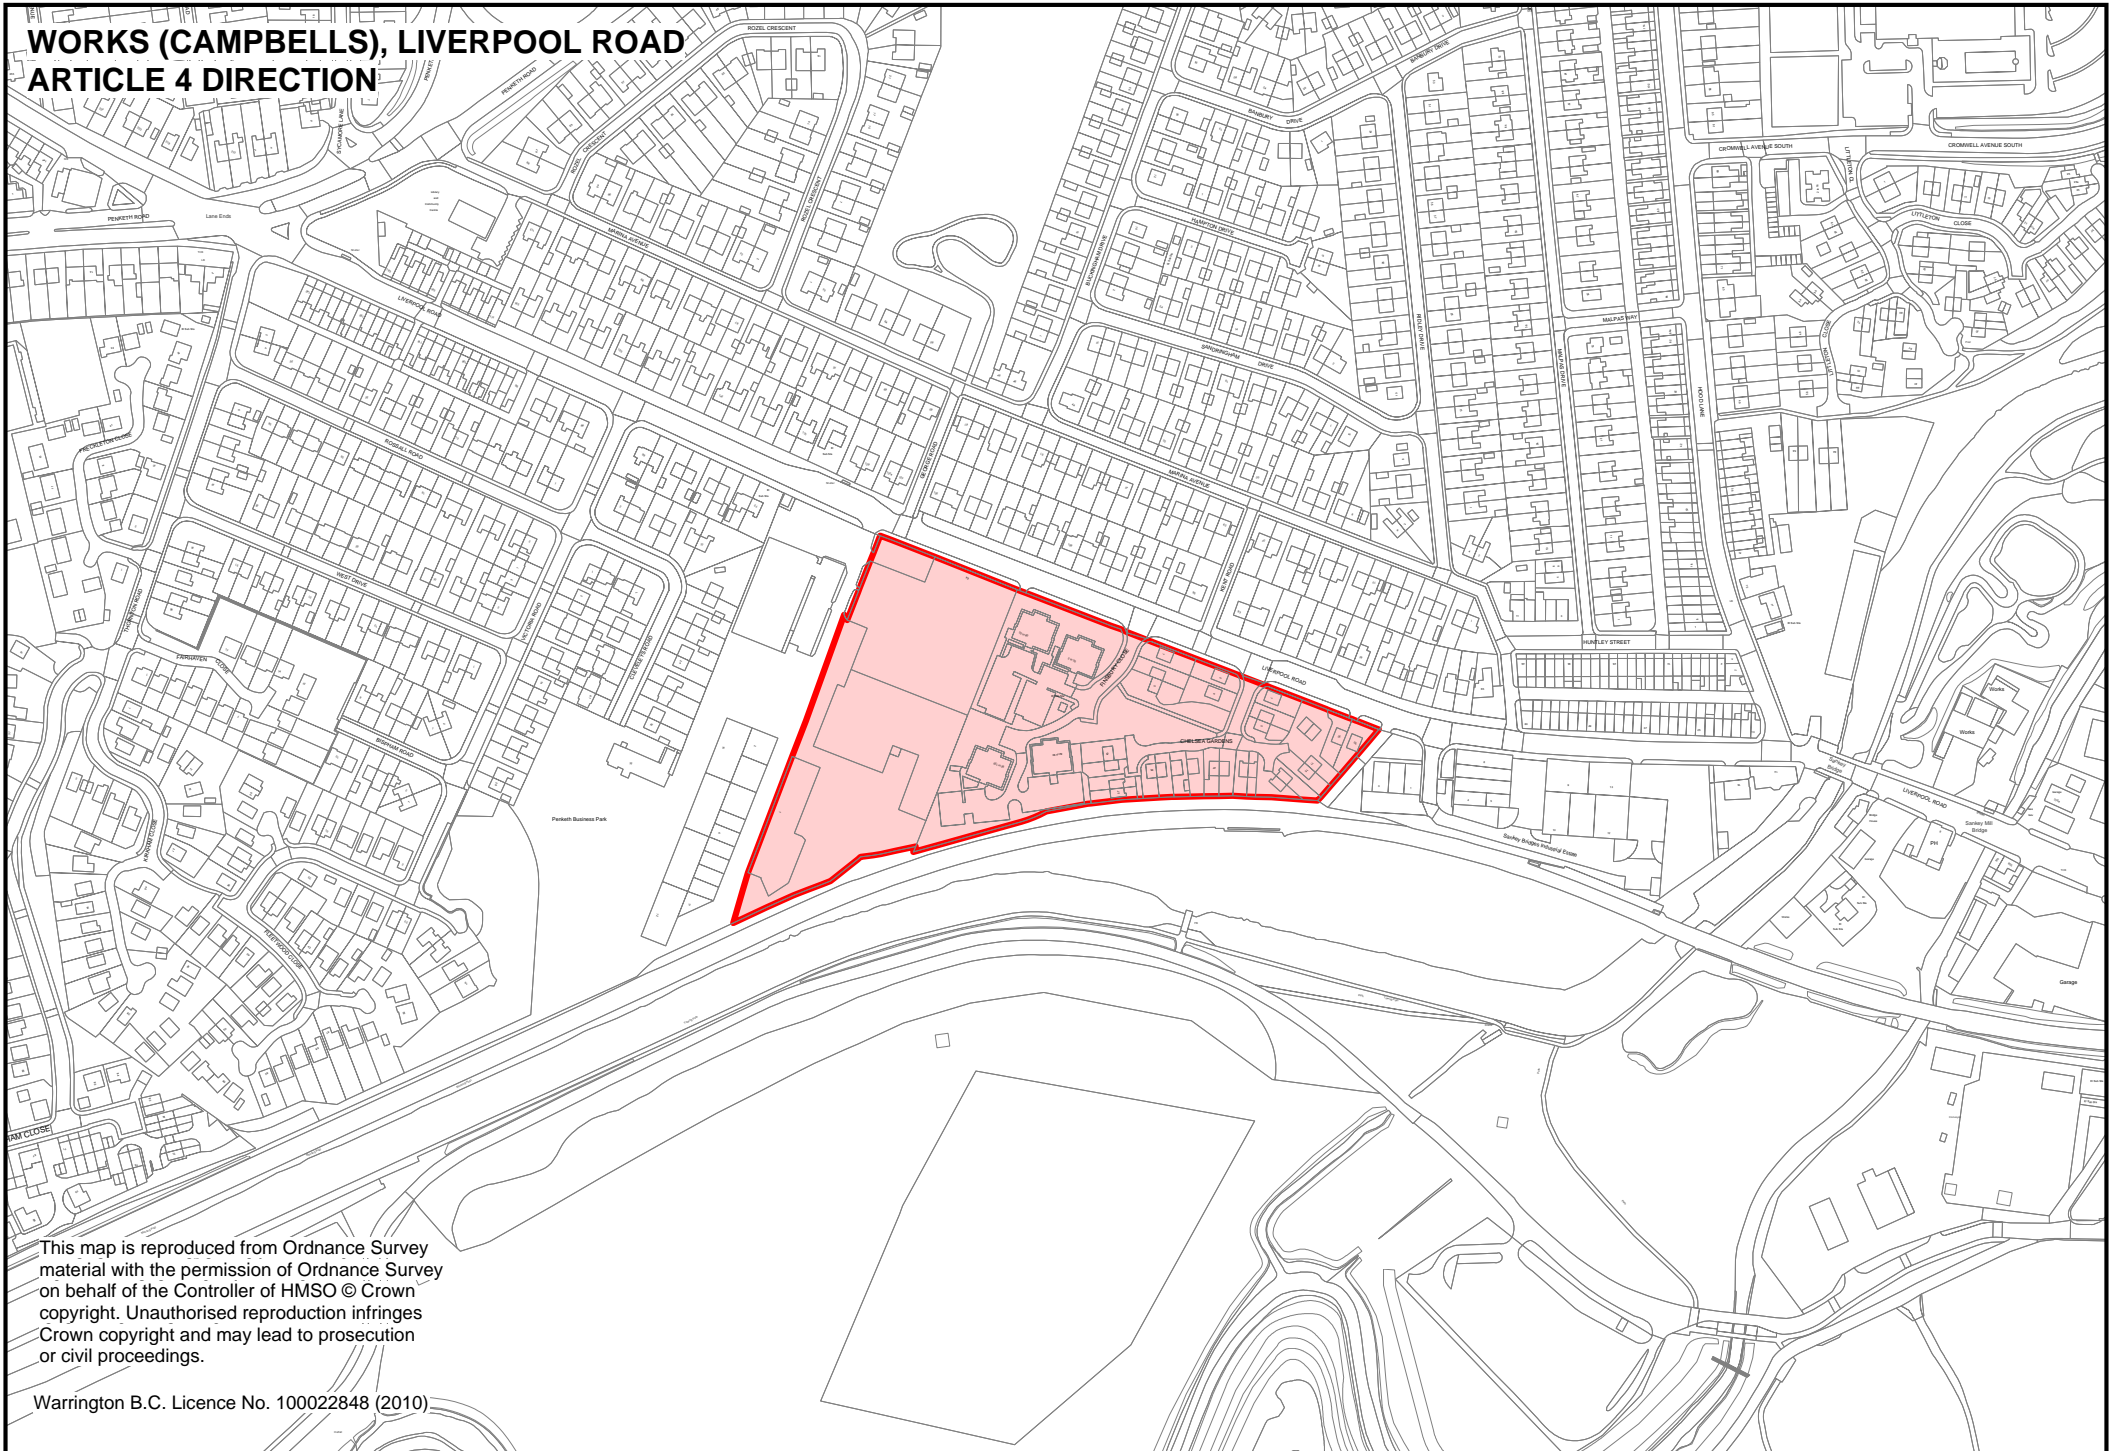

**WORKS (CAMPBELLS), LIVERPOOL ROAD
ARTICLE 4 DIRECTION**

This map is reproduced from Ordnance Survey material with the permission of Ordnance Survey on behalf of the Controller of HMSO © Crown copyright. Unauthorised reproduction infringes Crown copyright and may lead to prosecution or civil proceedings.

Warrington B.C. Licence No. 100022848 (2010)

CHERRY LANE, LYMM ARTICLE 4 DIRECTION

This map is reproduced from Ordnance Survey material with the permission of Ordnance Survey on behalf of the Controller of HMSO © Crown copyright. Unauthorised reproduction infringes Crown copyright and may lead to prosecution or civil proceedings.

Warrington B.C. Licence No. 100022848 (2010)

OLD SMITHY, GIG LANE, THELWALL ARTICLE 4 DIRECTION

This map is reproduced from Ordnance Survey material with the permission of Ordnance Survey on behalf of the Controller of HMSO © Crown copyright. Unauthorised reproduction infringes Crown copyright and may lead to prosecution or civil proceedings.