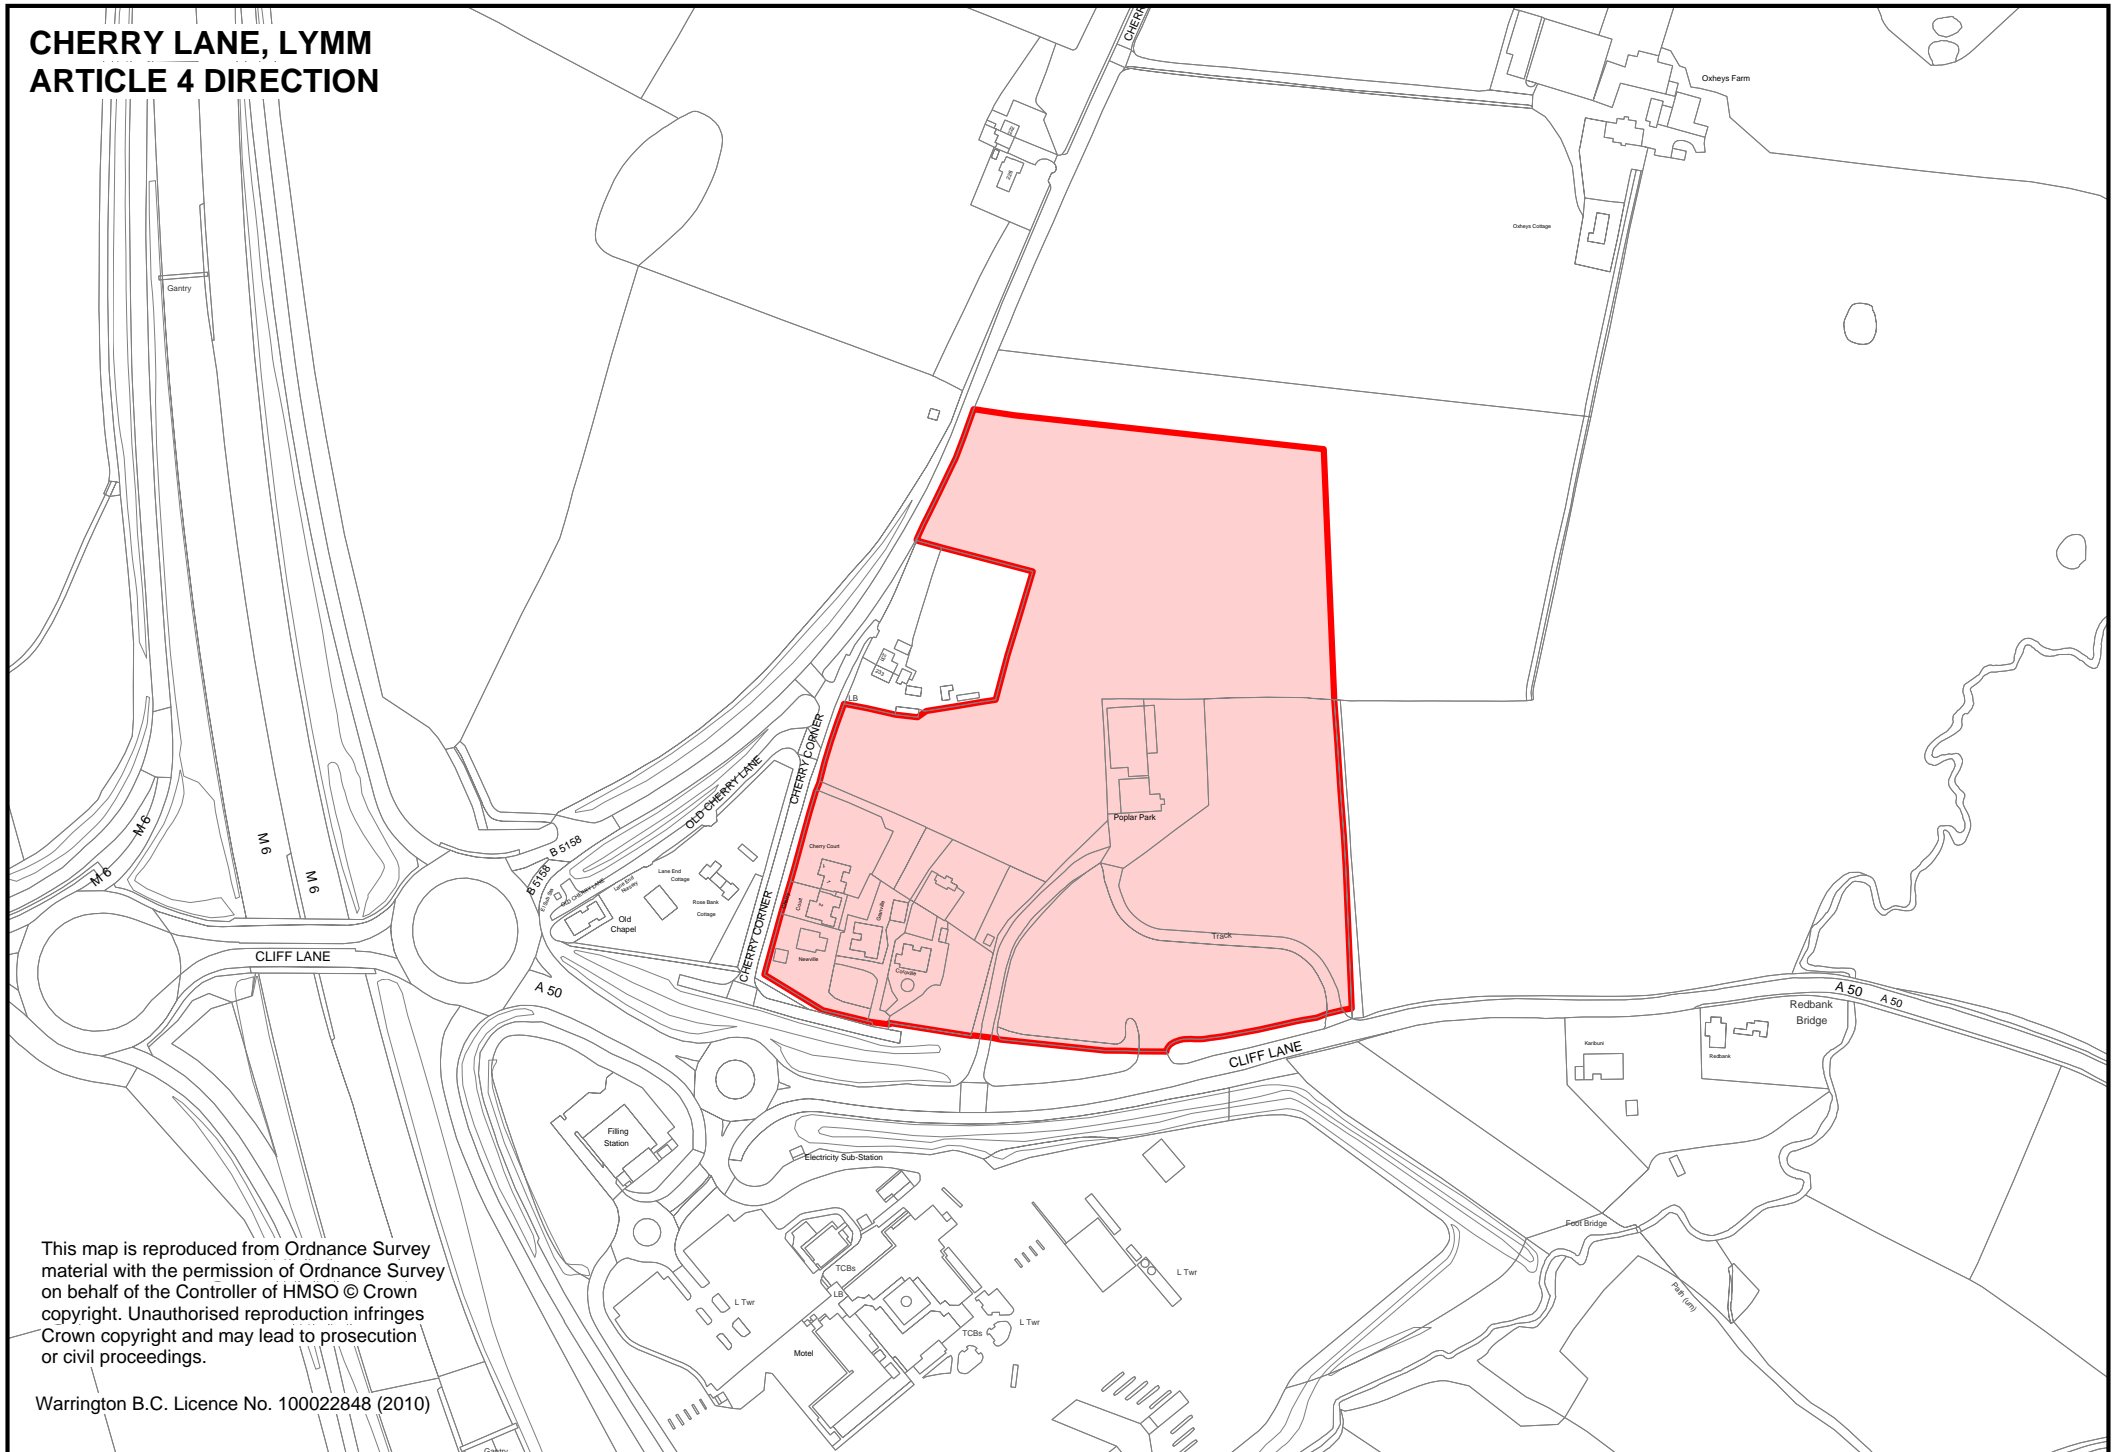

**WORKS (CAMPBELLS), LIVERPOOL ROAD
ARTICLE 4 DIRECTION**

This map is reproduced from Ordnance Survey material with the permission of Ordnance Survey on behalf of the Controller of HMSO © Crown copyright. Unauthorised reproduction infringes Crown copyright and may lead to prosecution or civil proceedings.

Warrington B.C. Licence No. 100022848 (2010)

CHERRY LANE, LYMM ARTICLE 4 DIRECTION

This map is reproduced from Ordnance Survey material with the permission of Ordnance Survey on behalf of the Controller of HMSO © Crown copyright. Unauthorised reproduction infringes Crown copyright and may lead to prosecution or civil proceedings.

Warrington B.C. Licence No. 100022848 (2010)

OLD SMITHY, GIG LANE, THELWALL ARTICLE 4 DIRECTION

This map is reproduced from Ordnance Survey material with the permission of Ordnance Survey on behalf of the Controller of HMSO © Crown copyright. Unauthorised reproduction infringes Crown copyright and may lead to prosecution or civil proceedings.