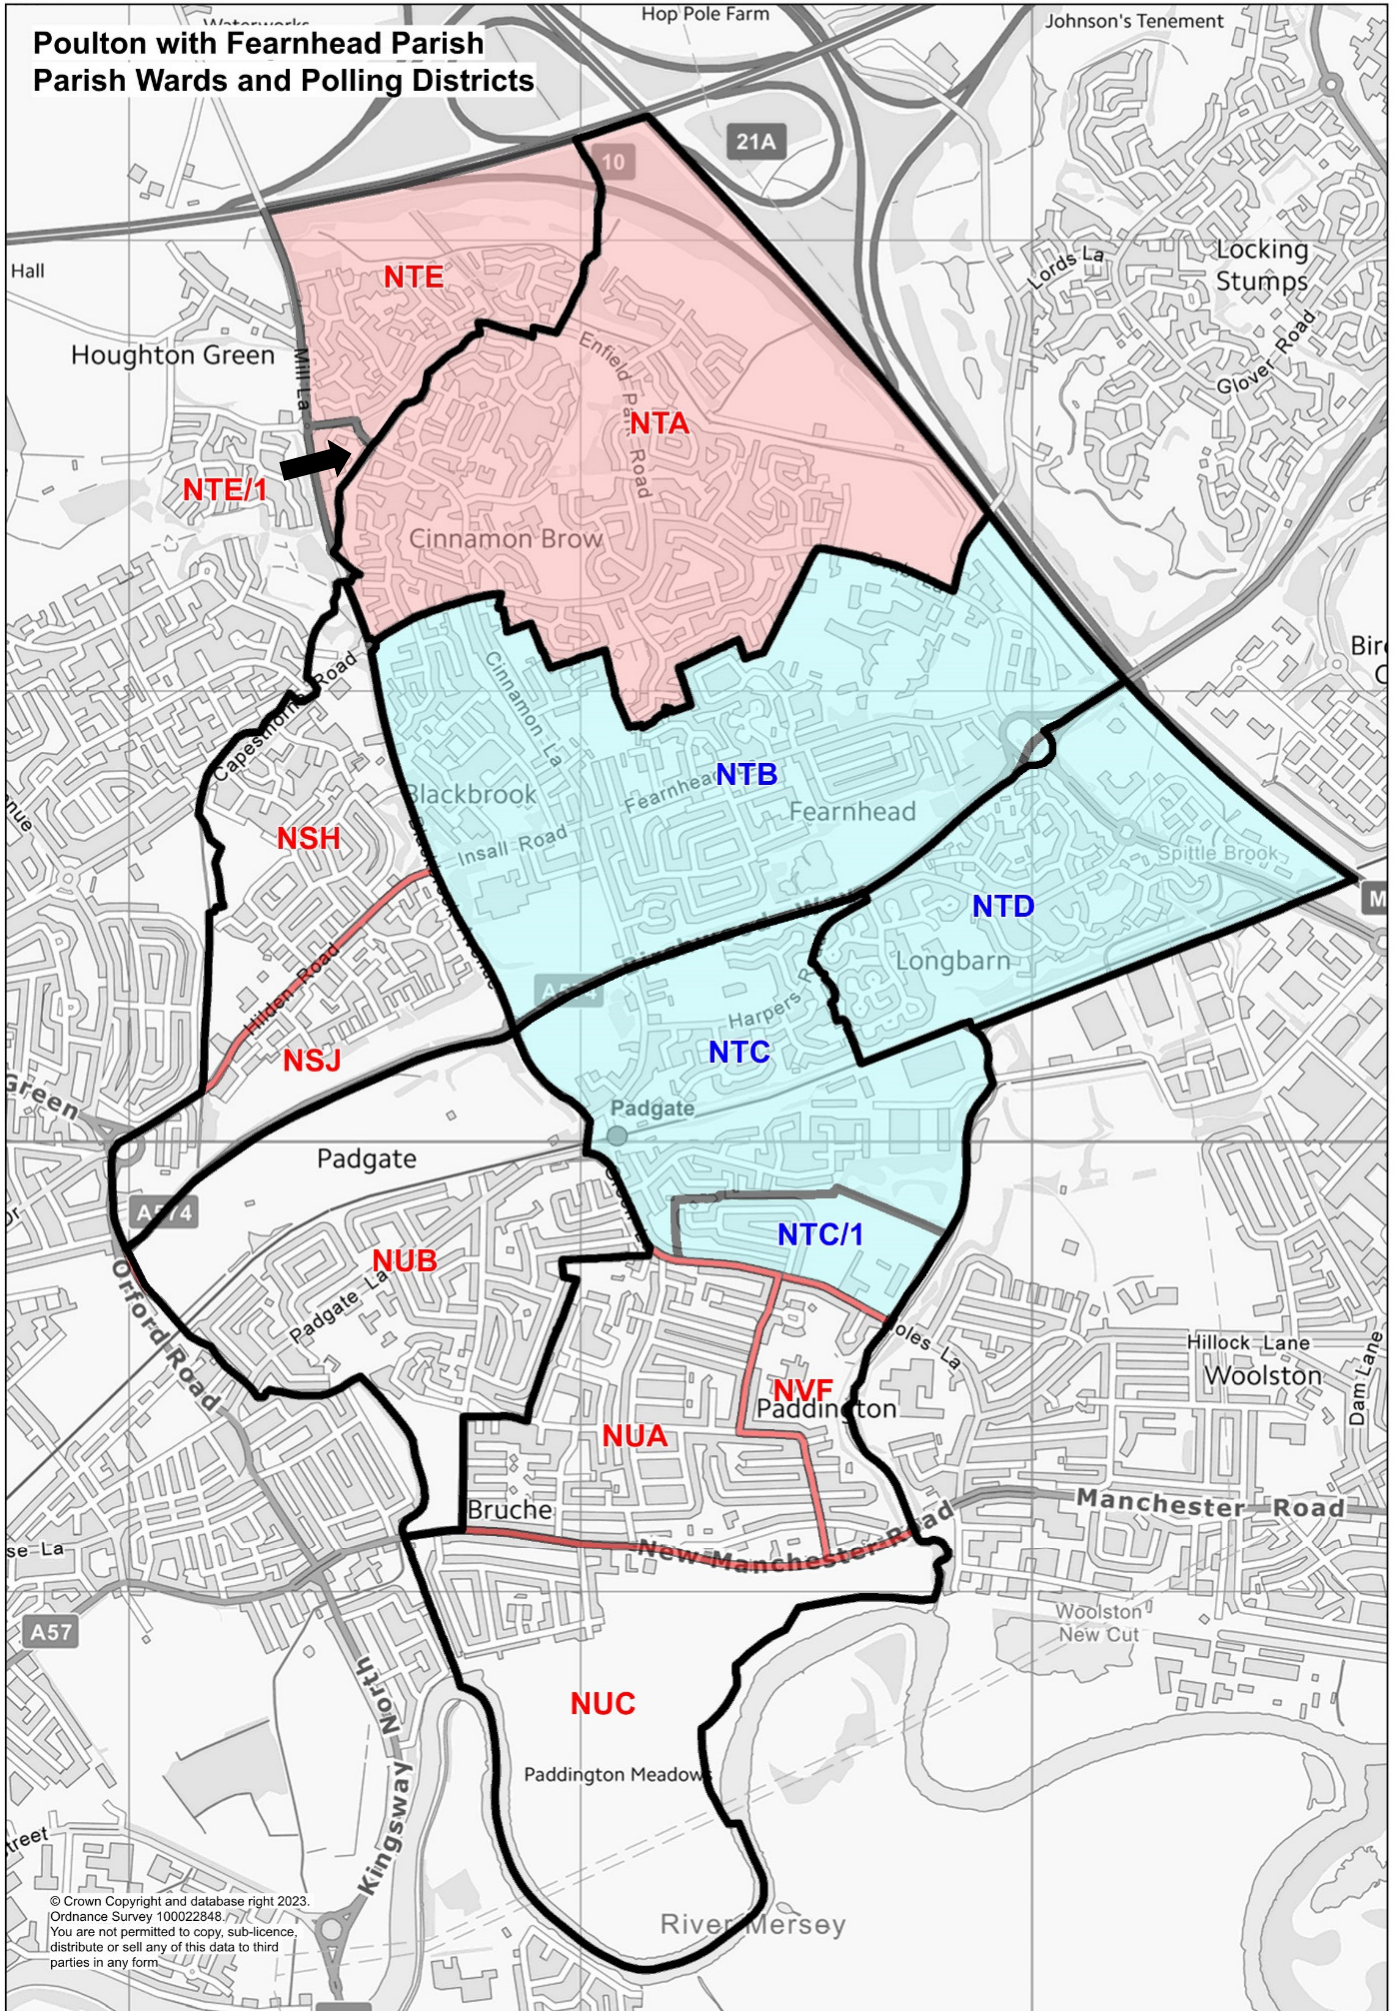

**Poulton with Fearnhead Parish
Parish Wards and Polling Districts**

© Crown Copyright and database right 2023.
Ordnance Survey 100022848.
You are not permitted to copy, sub-licence,
distribute or sell any of this data to third
parties in any form.