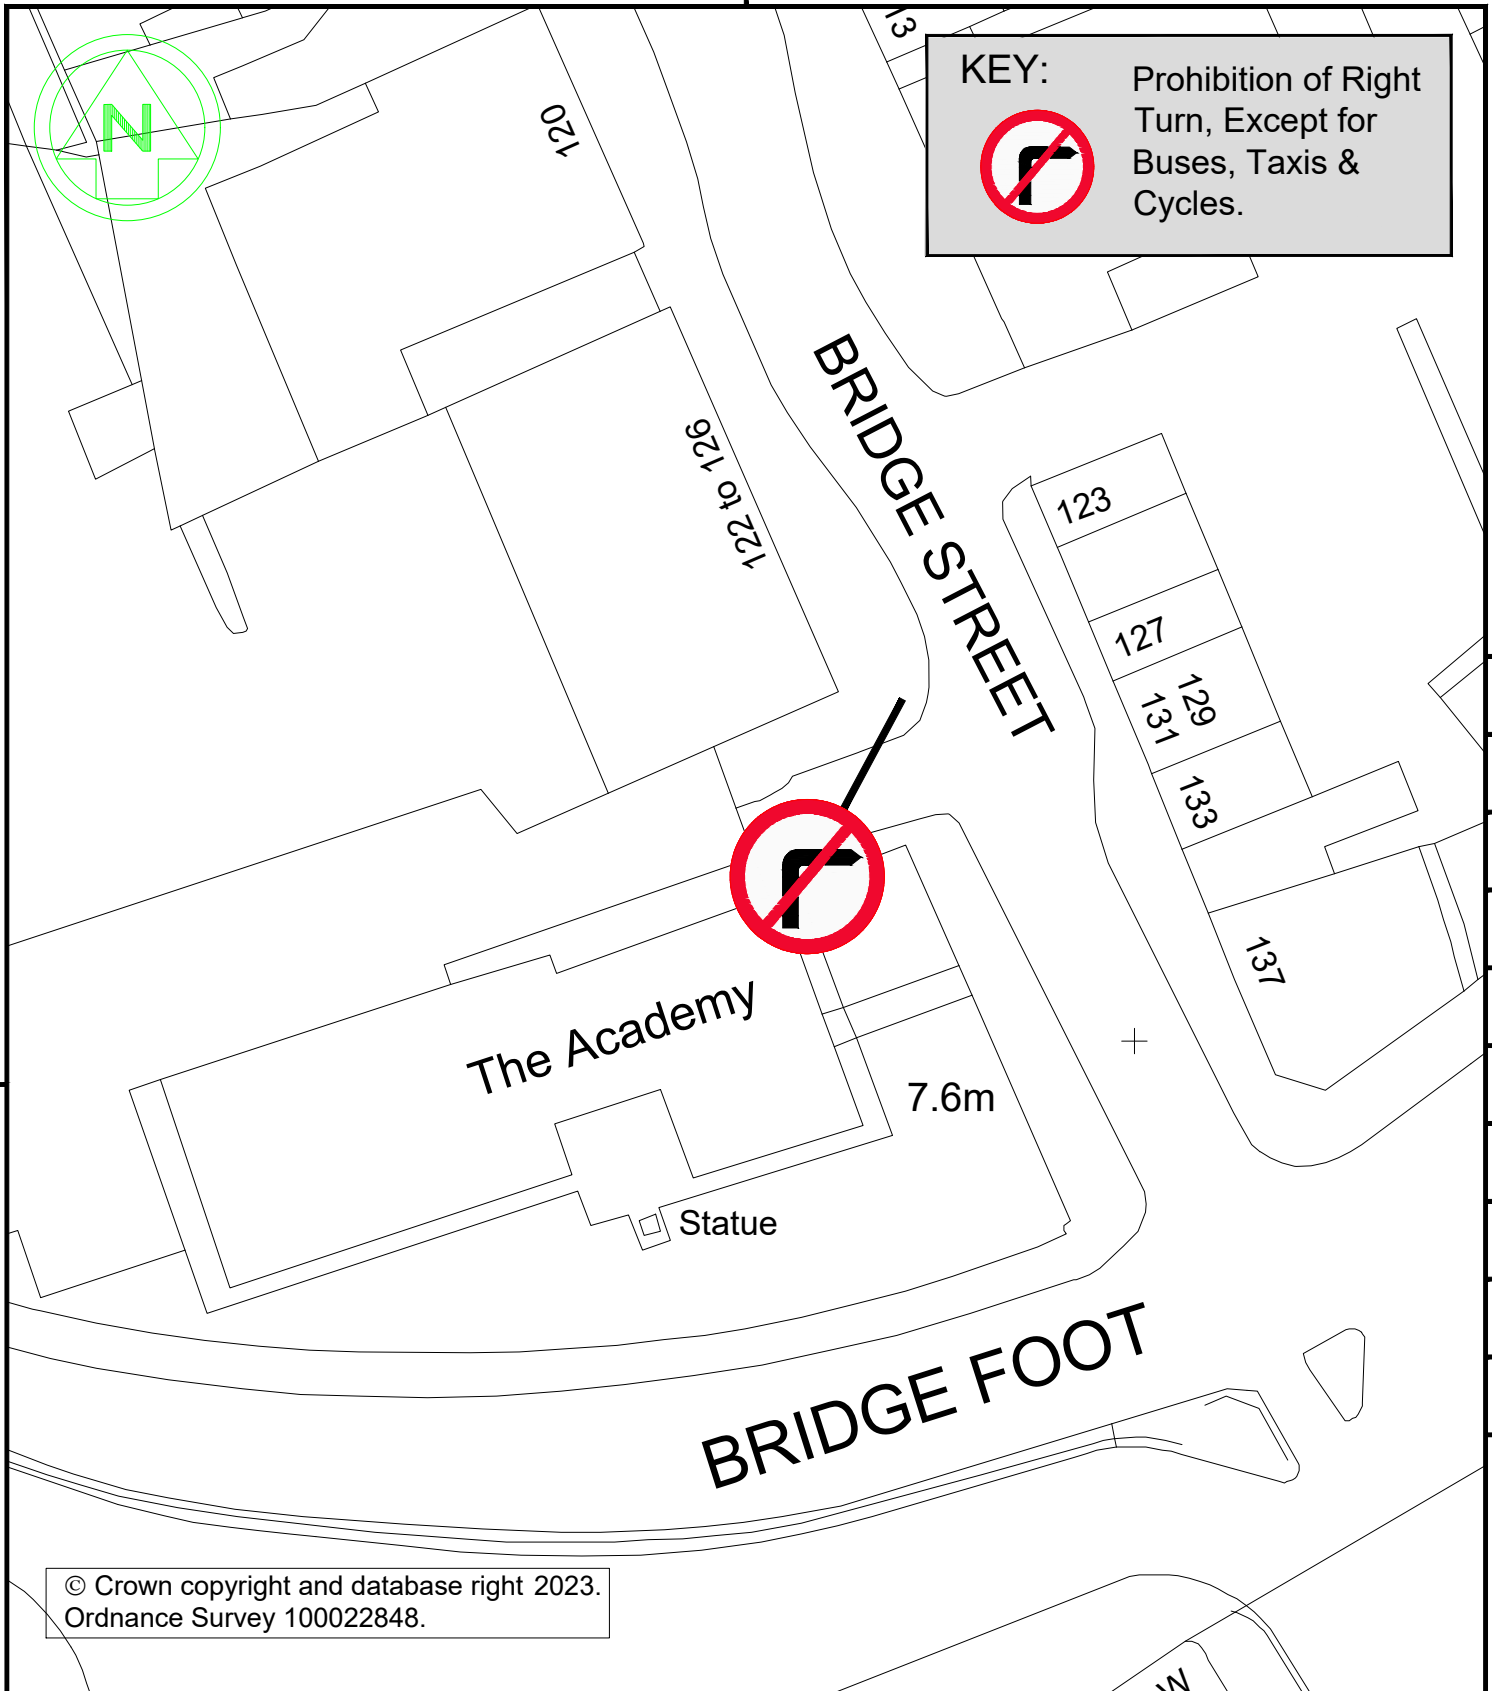

KEY:

Prohibition of Right Turn, Except for Buses, Taxis & Cycles.

© Crown copyright and database right 2023.
Ordnance Survey 100022848.

Rev.	Revision Details	Rev by	Chk by	Date:

Drawn by	J.B	e-mail	
Approved by	D.W	Telephone	01925 44
Date	01/03/23	Fax	01925 44
Project			

Sheet of
Bridge Street (The Academy Building).

WARRINGTON Borough Council

Environment and Transport Directorate
East Annexe, Town Hall, Sankey Street, Warrington WA1 1UH

Drawing Title
The Borough of Warrington (Bridge Street) (The Academy Building) (Prohibition of Right Turn) Order 2023

Scales	Drawing No.	Phase / Revision
NTS	TRO1035/1	