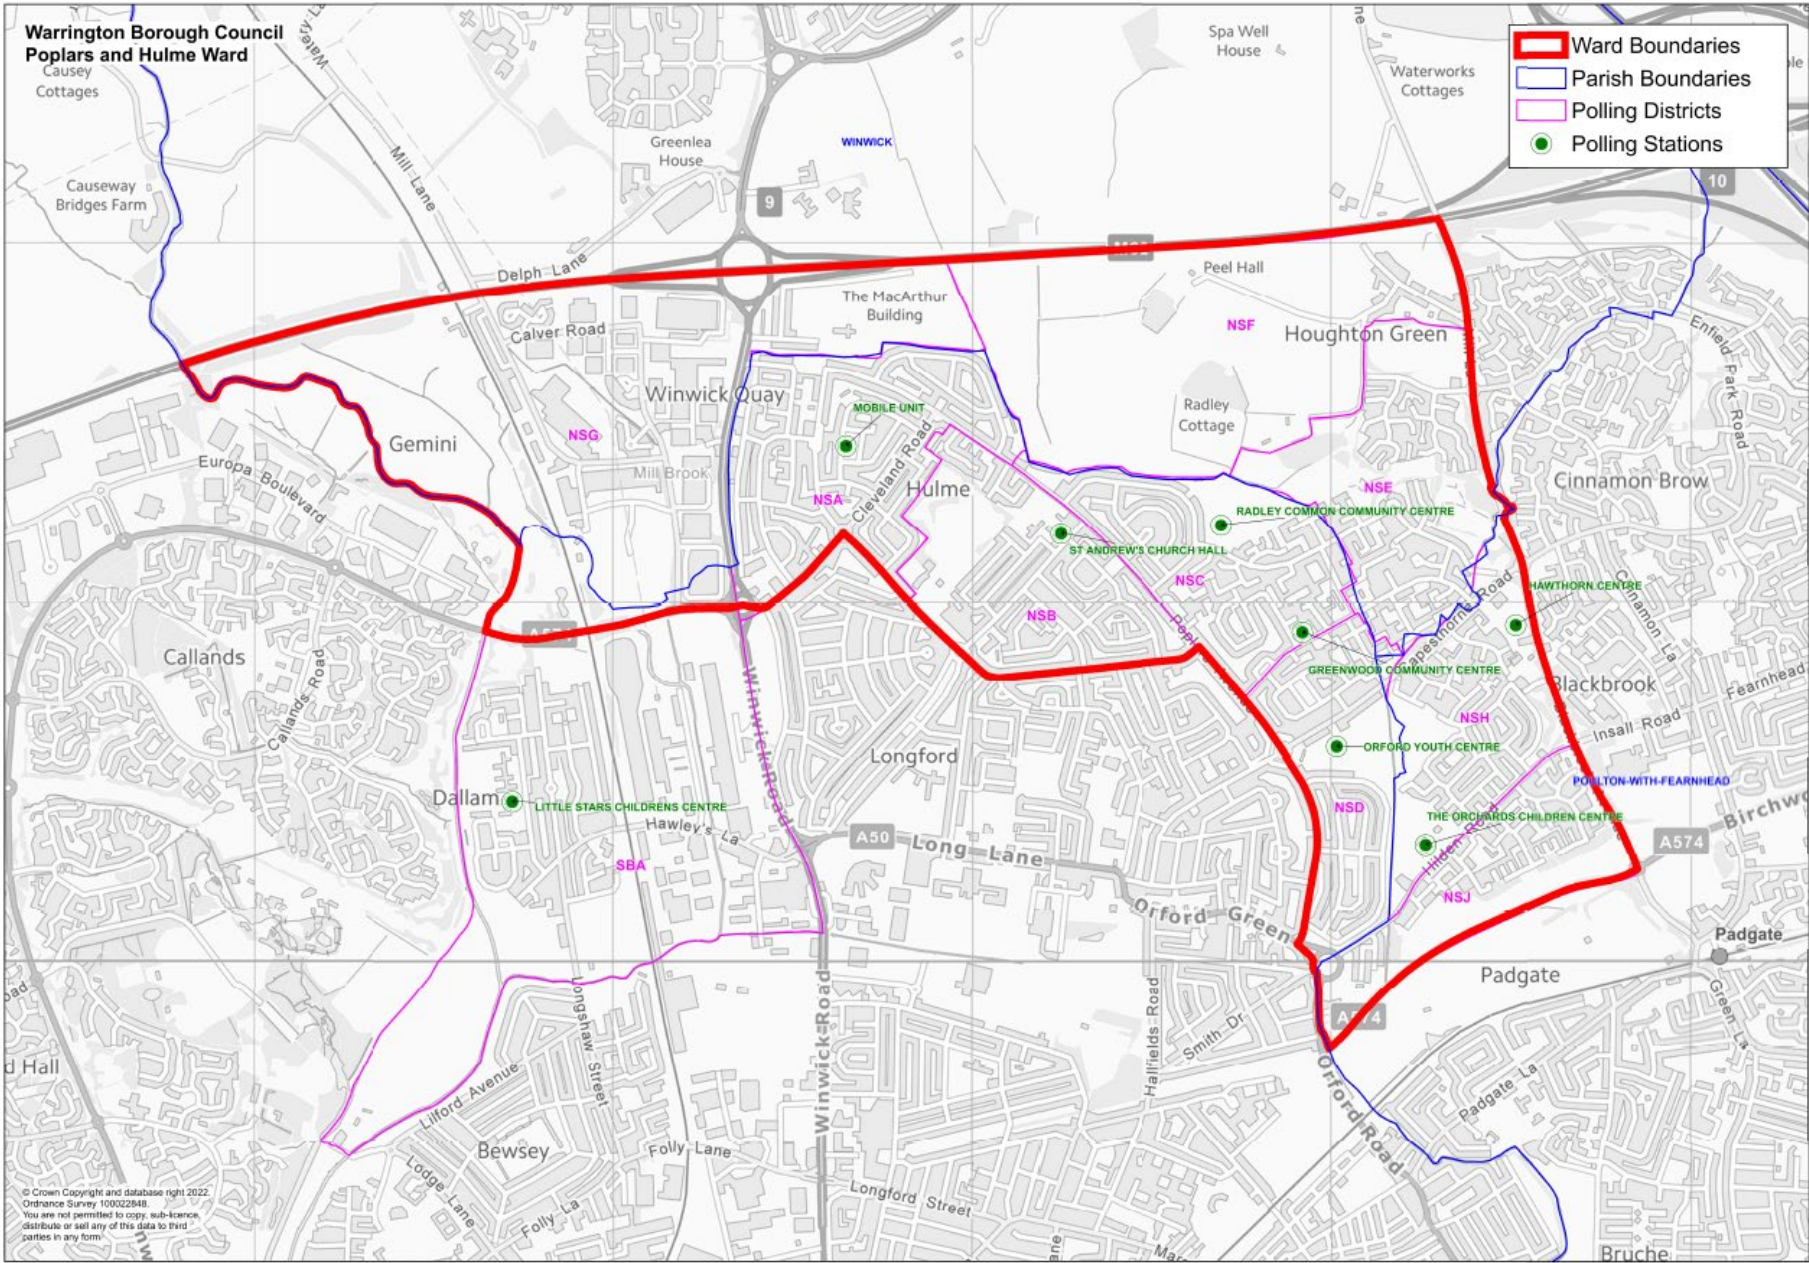

WARRINGTON NORTH PARLIAMENTARY CONSTITUENCY

POPLARS AND HULME WARD

Electorate (Sep 2023) – 8543

Postal Voters (Sep 2023) – 1059

POULTON WITH FEARNHEAD PARISH

NSH – Blackbrook Ward

NSJ – Blackbrook Ward

WINWICK PARISH COUNCIL

NSE – Peel Hall Ward

NSF – Peel Hall Ward

NSG – Peel Hall Ward

Polling District	Electorate Sep 2023	Postal voters Sep 2023	Current polling place	(Acting) Returning Officer Comments
NSA	1883	243	Mobile Unit, Poplars	No other suitable locations identified. Views on alternatives welcome.
NSB	1405	148	St Andrews Church Hall	No comments on district and location. Recommend no change.
NSC	1425	161	Radley Common Community Centre	No comments on district and location. Recommend no change.
NSD	1030	130	Orford Youth Base	No comments on district and location. Recommend no change.
NSE	997	155	Greenwood Community Centre	No other suitable locations available. Recommend no change.
NSF	114	15	Cinnamon Brow C E Primary School	No comments on district and location. Recommend no change.
NSG	96	16	Mobile Unit, Poplars	No other suitable locations identified. Views on alternatives welcome.
NSH	789	112	The Hawthorn Centre	No comments on district and location Recommend no change
NSJ	804	79	The Orchard Childrens Centre (Little Acorns)	No comment on district and location Recommend no change

Acting Returning Officer Comments:

Consultation:

Warrington Borough Council
Poplars and Hulme Ward

- Ward Boundaries
- Parish Boundaries
- Polling Districts
- Polling Stations