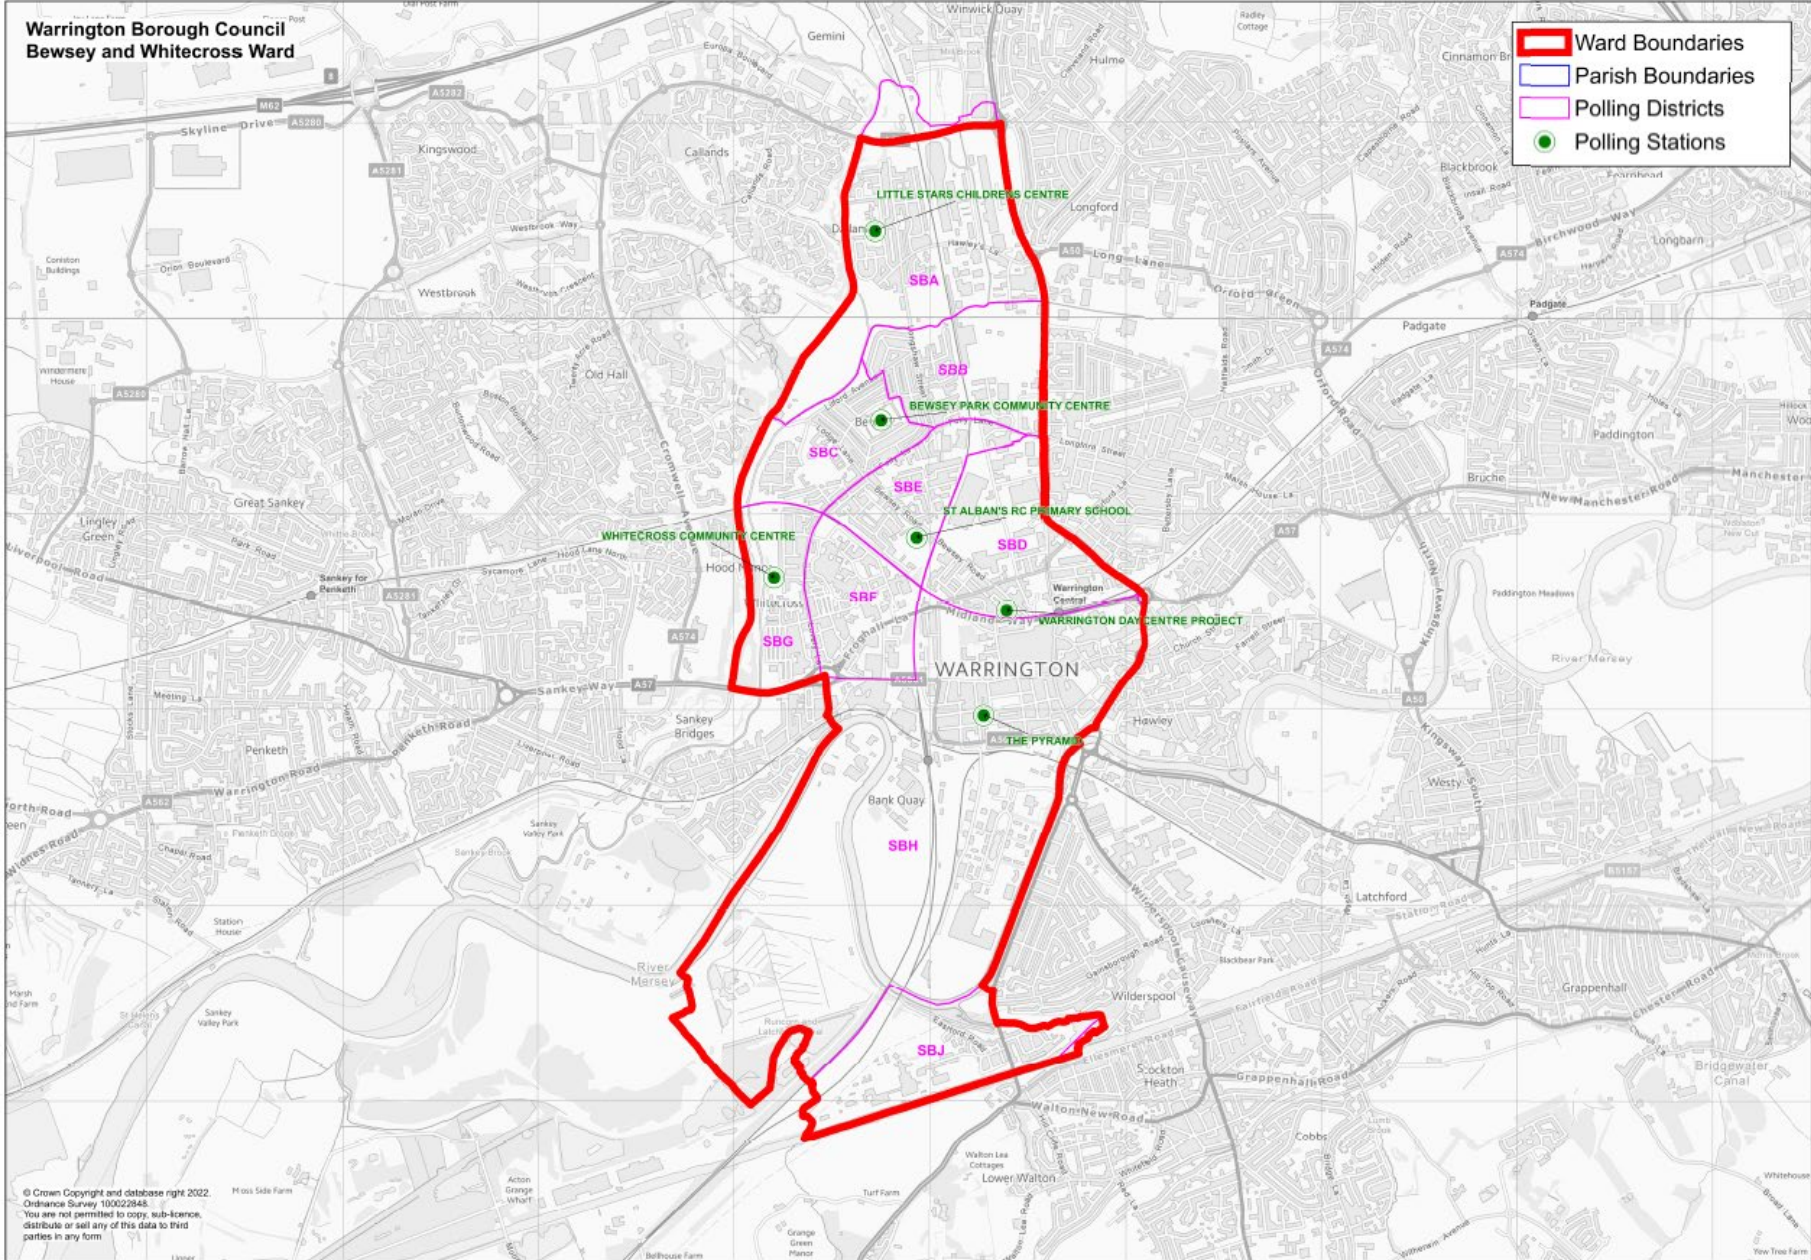

**Warrington Borough Council
Bewsey and Whitecross Ward**

- Ward Boundaries
- Parish Boundaries
- Polling Districts
- Polling Stations