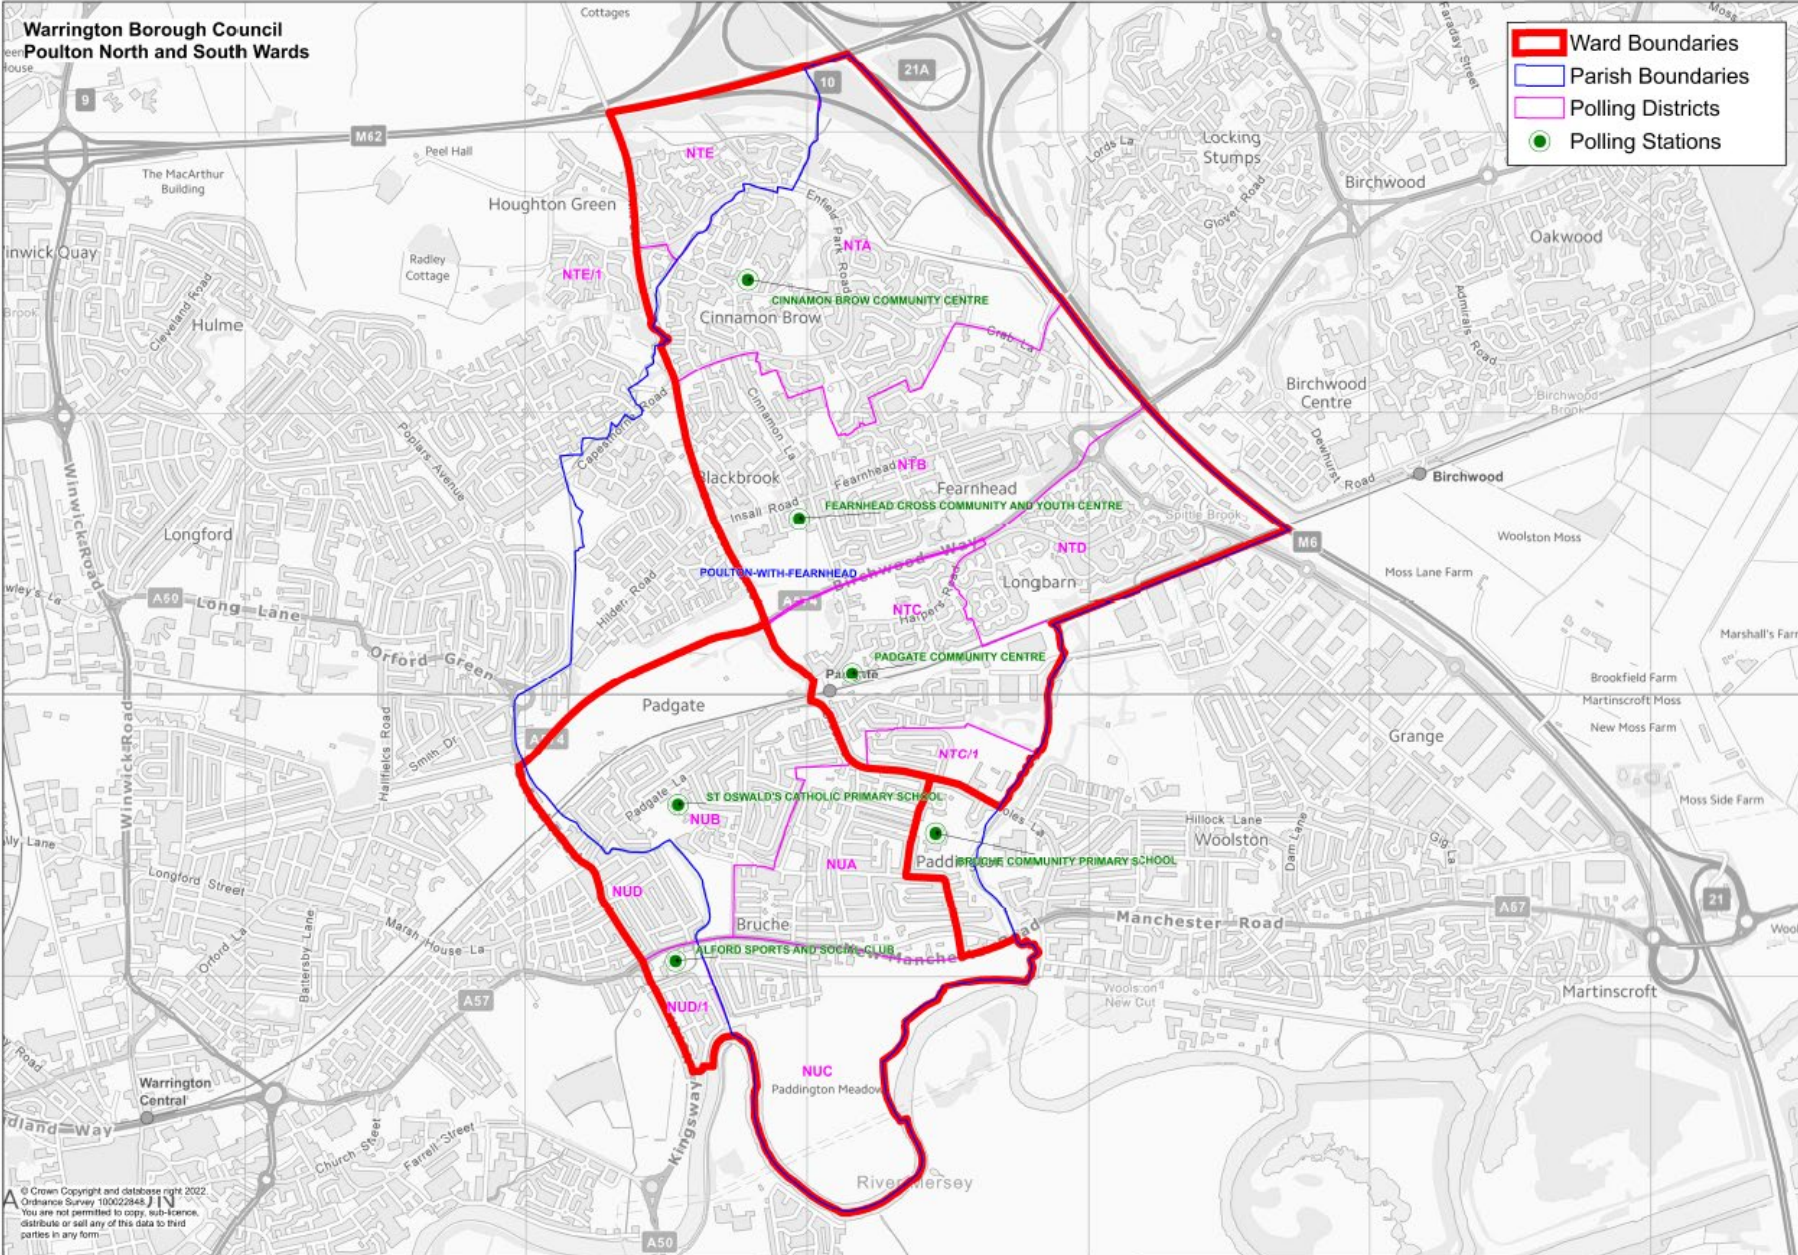

WARRINGTON NORTH PARLIAMENTARY CONSTITUENCY

POULTON NORTH WARD

Electorate (Sep 2023) – 7773

Postal Voters (Sep 2023) – 1551

POULTON WITH FEARNHEAD PARISH COUNCIL

NTA – Longbarn, Fearnhead & Cinnamon Brow Ward

NTB – Longbarn, Fearnhead & Cinnamon Brow Ward

NTC – Longbarn, Fearnhead & Cinnamon Brow Ward

NTC/1 Longbarn, Fearnhead & Cinnamon Brow Ward

NTD - Longbarn, Fearnhead & Cinnamon Brow Ward

Winwick Parish Council

NTE – Houghton Green Ward

NTE/1 Houghton Green Ward

Polling District	Electorate Sep 2023	Postal voters Sep 2023	Current polling place	(Acting) Returning Officer Comments
NTA	2376	506	Cinnamon Brow C E Primary School	No comments on district and location. Recommend no change.
NTB	2334	437	Fearnhead Cross Community and Youth Centre	No comments on district and location. Recommend no change.
NTC	1179	244	Padgate Youth & Community Centre	No comments on district and location. Recommend no change.
NTC/1	214	36	Padgate Youth & Community Centre	No comments on district and location. Recommend no change.
NTD	992	201	Padgate Youth & Community Centre	No comments on district and location. Recommend no change.
NTE	640	125	Cinnamon Brow Community Centre	No other suitable locations available. Recommend no change.
NTE/1	38	2	Cinnamon Brow Community Centre	No other suitable locations available. Recommend no change.

Warrington Borough Council
Poulton North and South Wards

	Ward Boundaries
	Parish Boundaries
	Polling Districts
	Polling Stations