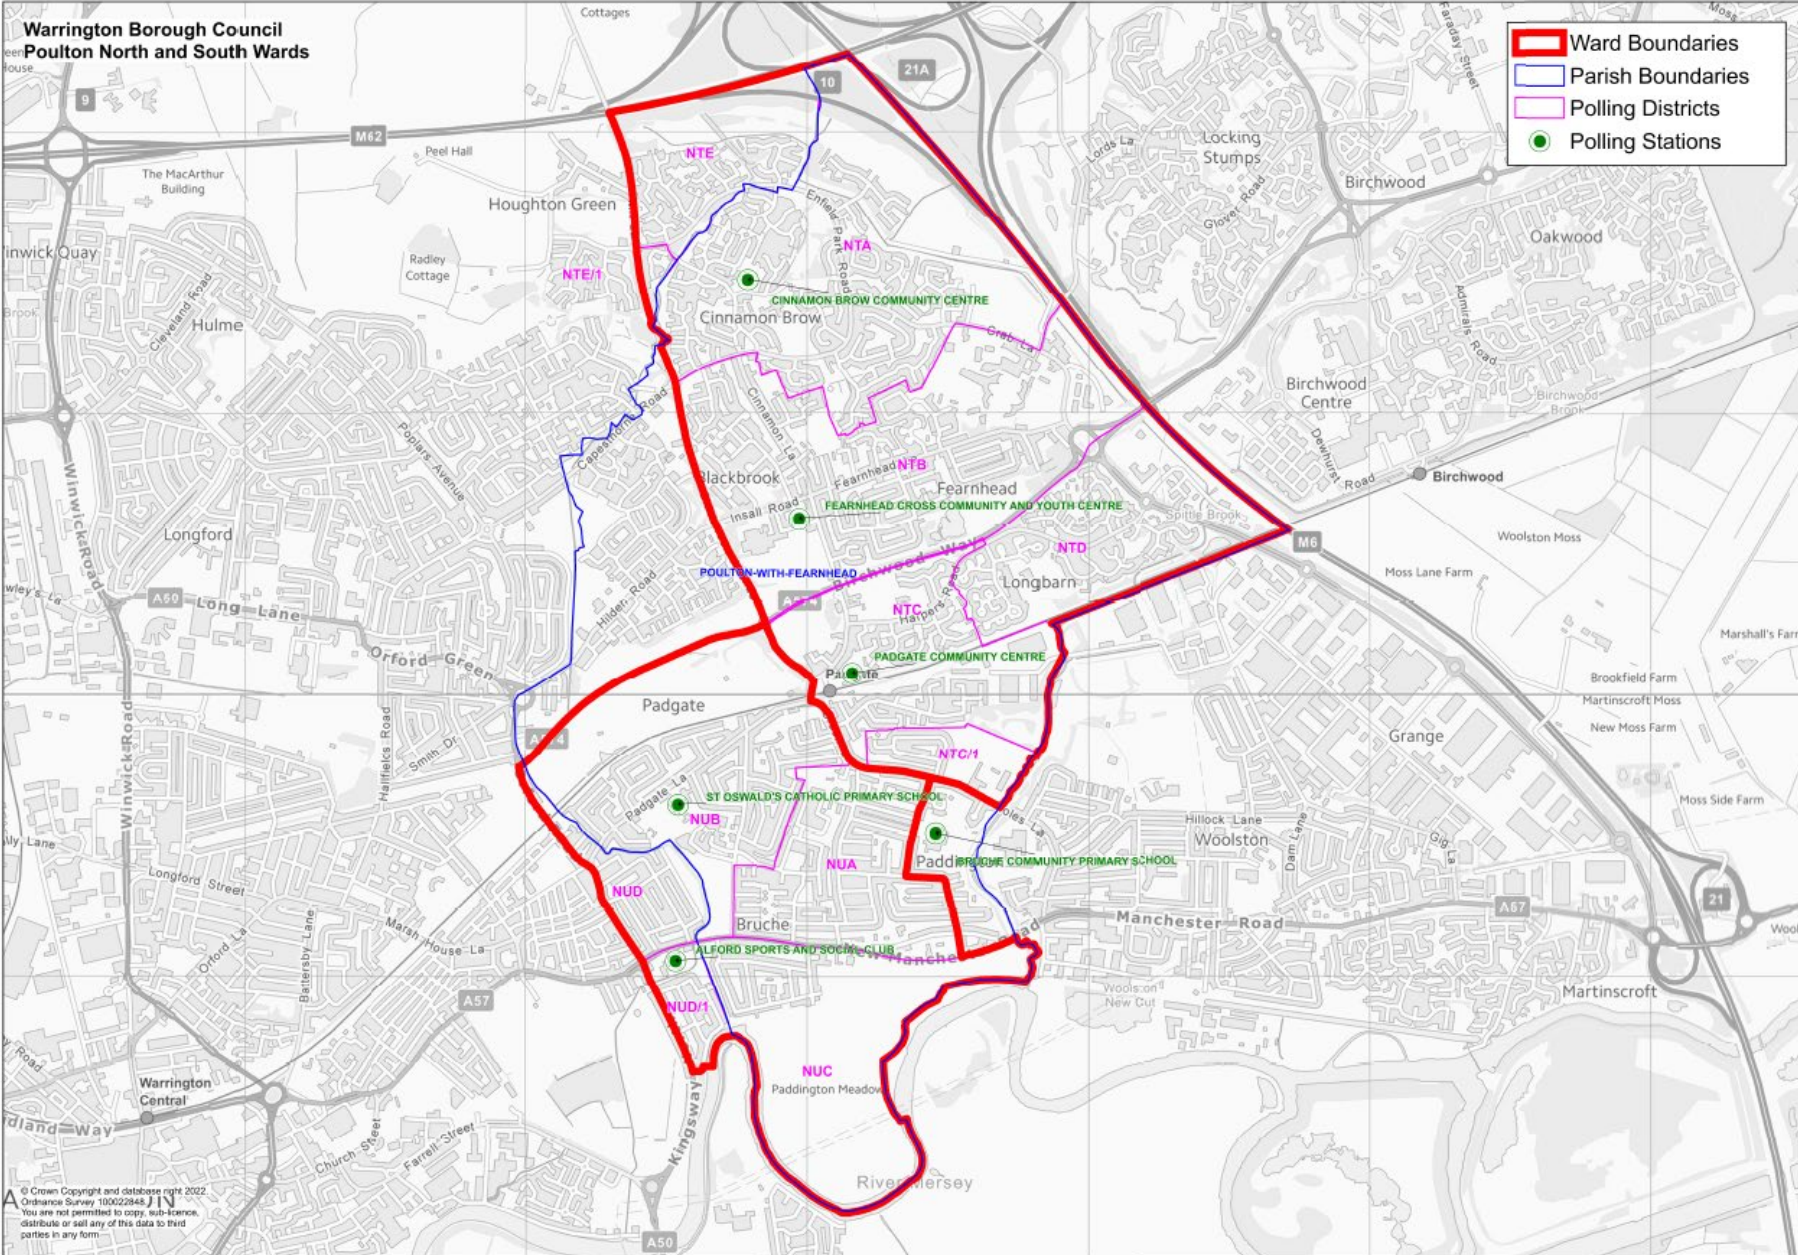

WARRINGTON NORTH PARLIAMENTARY CONSTITUENCY

POULTON SOUTH WARD

Electorate (Sep 2023) – 4861

Postal Voters (Sep 2023) – 872

POULTON WITH FEARNHEAD PARISH COUNCIL

NUA – Bruche Ward

NUB – Bruche Ward

NUC – Bruche Ward

Polling District	Electorate Sep 2023	Postal voters Sep 2023	Current polling place	(Acting) Returning Officer Comments
NUA	1598	359	Bruche Community Primary School	No comments on district and location. Recommend no change.
NUB	1742	270	St Oswalds Catholic Primary School	Concerns from parents regarding the closure of St Oswalds school. Undertake inspection of St Oswalds Social Club with a view to moving to that building as a polling station.
NUC	492	96	Alford Sports and Social Club	No comments on district and location. Recommend no change.
NUD	708	111	Alford Sports and Social Club	No comments on district and location. Recommend no change.
NUD/1	321	36	Alford Sports and Social Club	No comments on district and location. Recommend no change.

Acting Returning Officer Comments:

Consultation:

Warrington Borough Council
Poulton North and South Wards

	Ward Boundaries
	Parish Boundaries
	Polling Districts
	Polling Stations