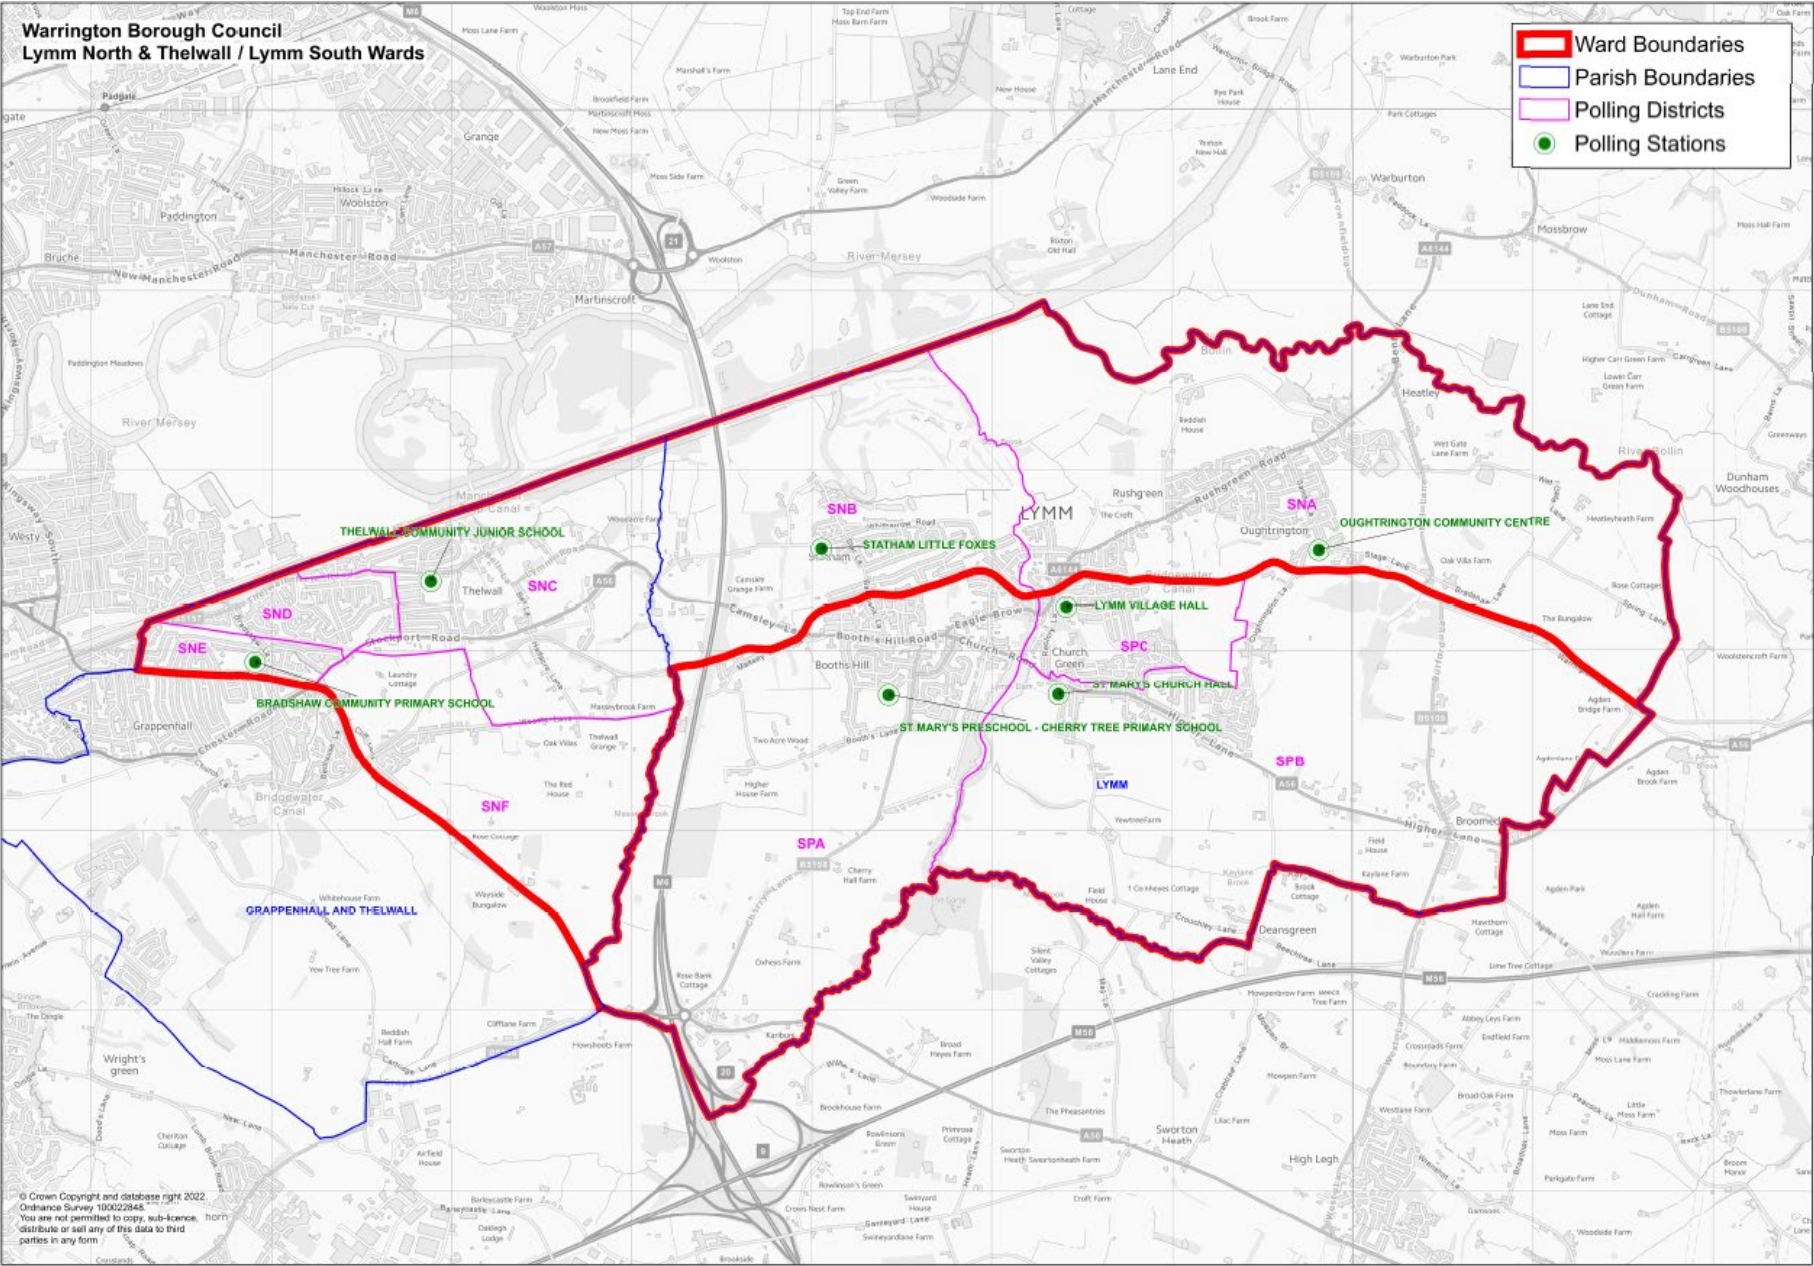

Warrington Borough Council
Lymm North & Thelwall / Lymm South Wards

- Ward Boundaries
- Parish Boundaries
- Polling Districts
- Polling Stations