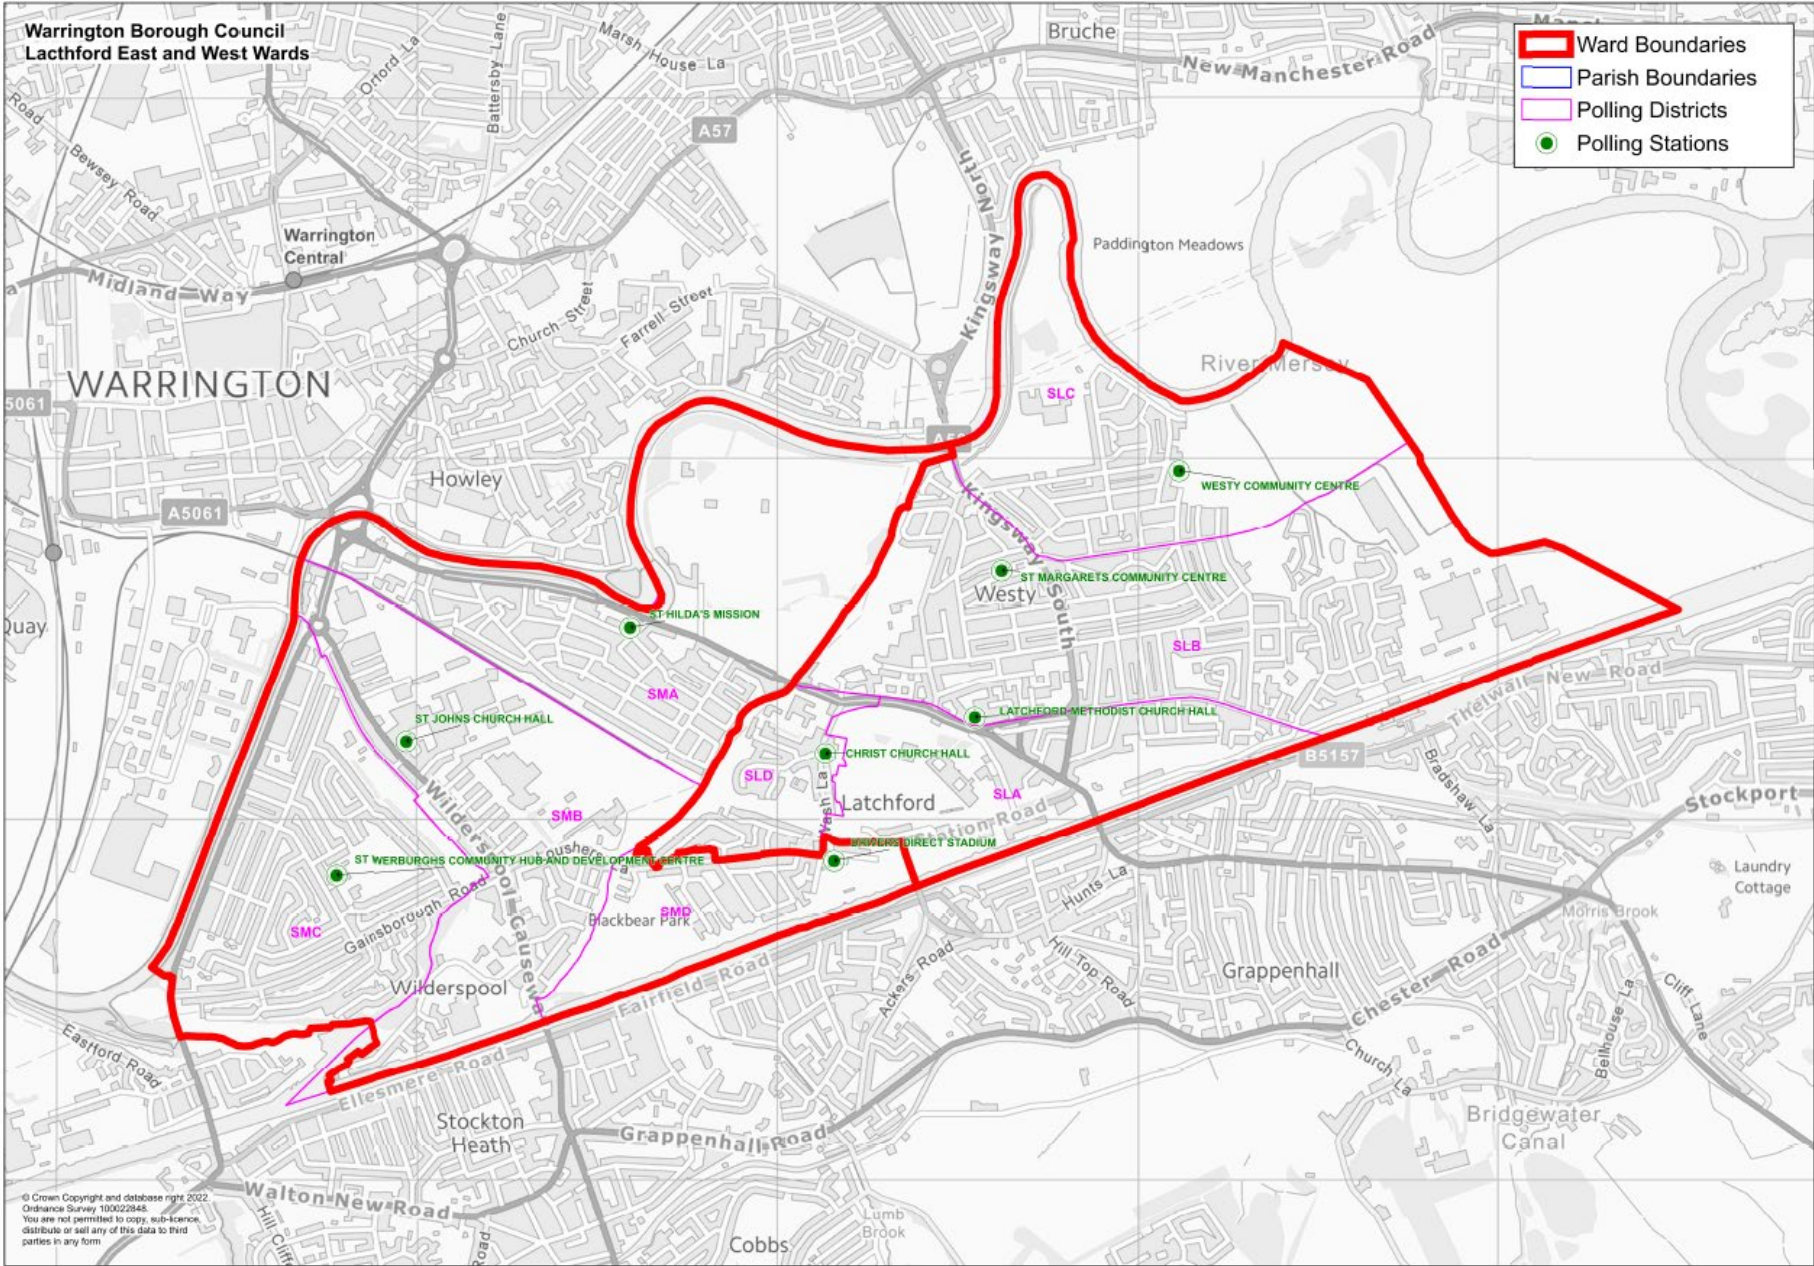

Warrington Borough Council
Lactford East and West Wards

- Ward Boundaries
- Parish Boundaries
- Polling Districts
- Polling Stations