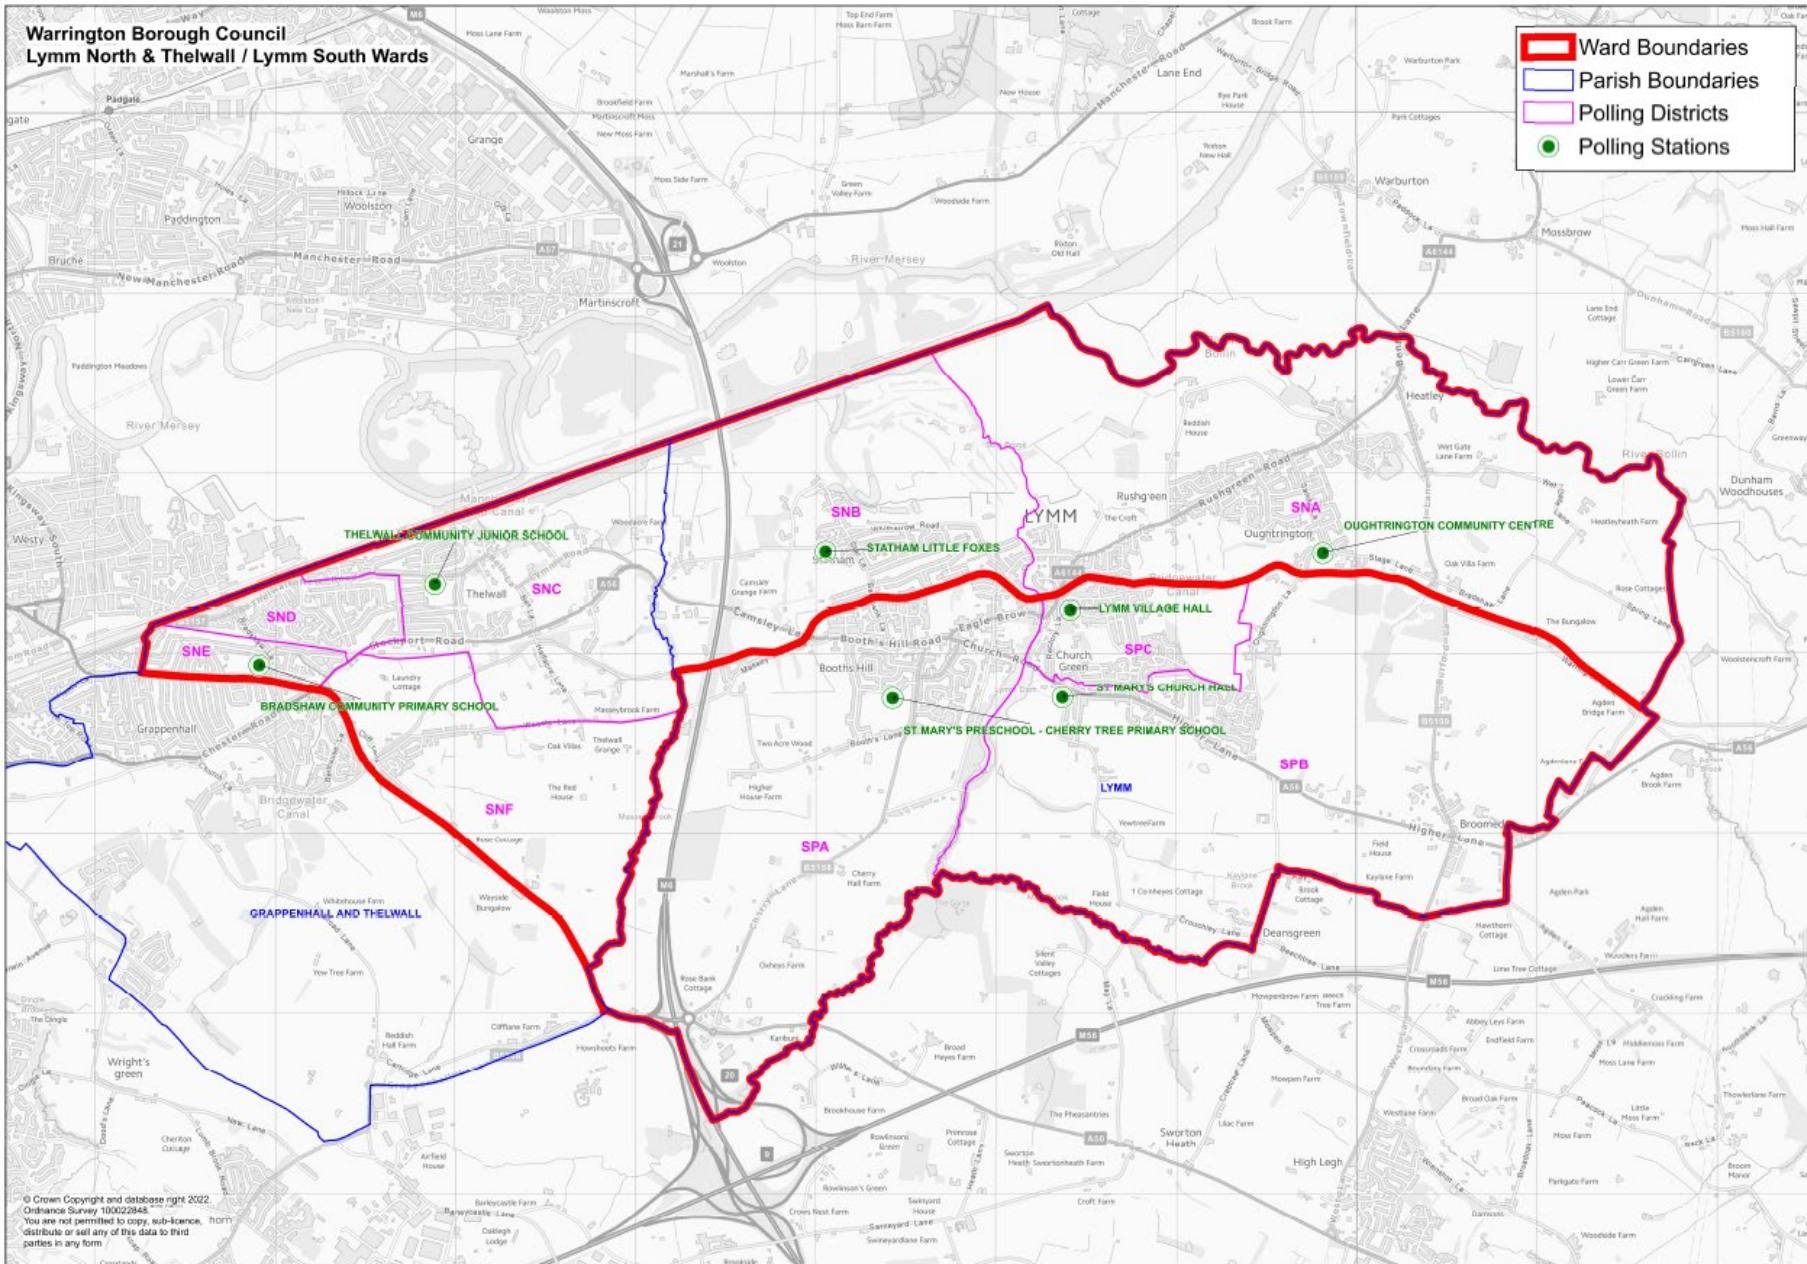

Warrington Borough Council
Lymm North & Thelwall / Lymm South Wards

- Ward Boundaries
- Parish Boundaries
- Polling Districts
- Polling Stations