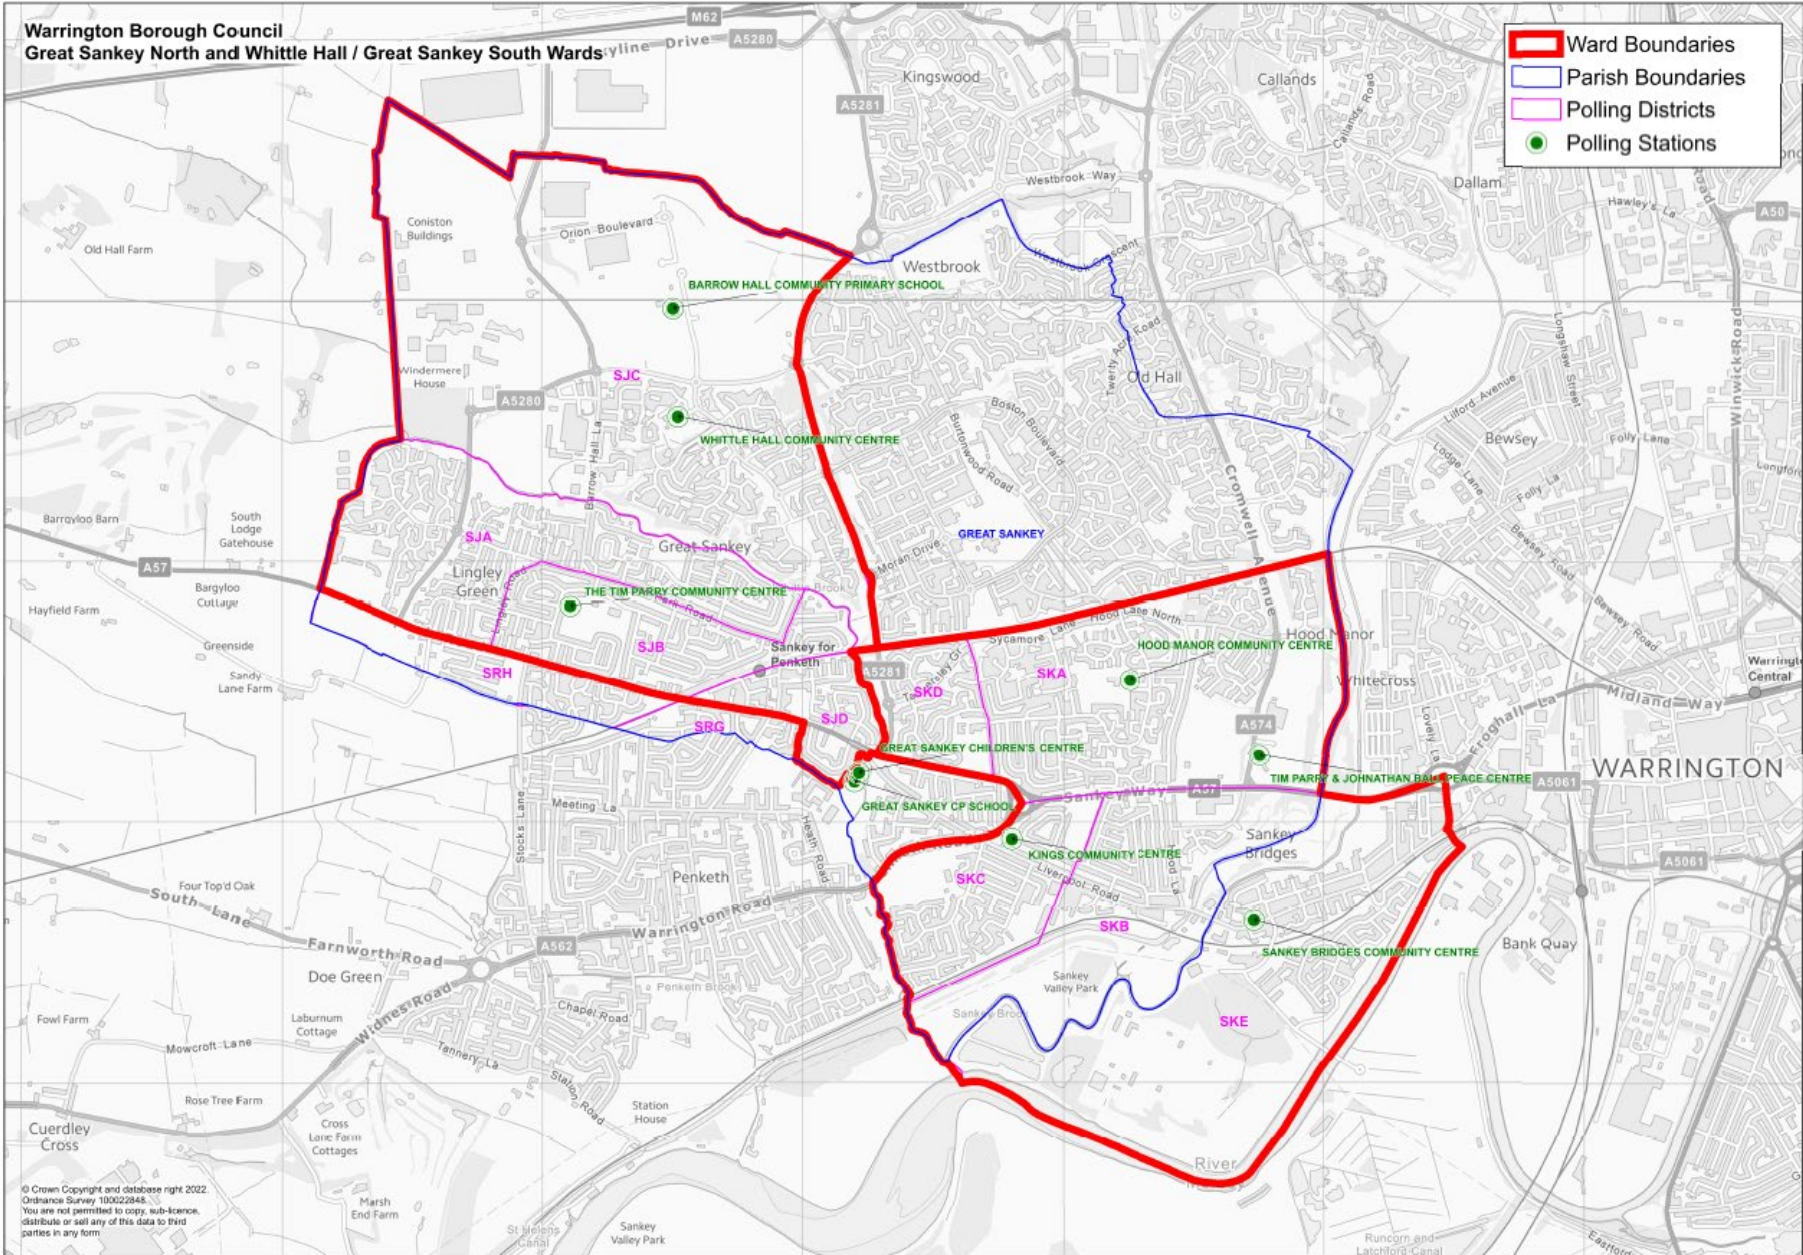

Warrington Borough Council
Great Sankey North and Whittle Hall / Great Sankey South Wards

Legend

- Red outline: Ward Boundaries
- Blue outline: Parish Boundaries
- Pink outline: Polling Districts
- Green circle: Polling Stations