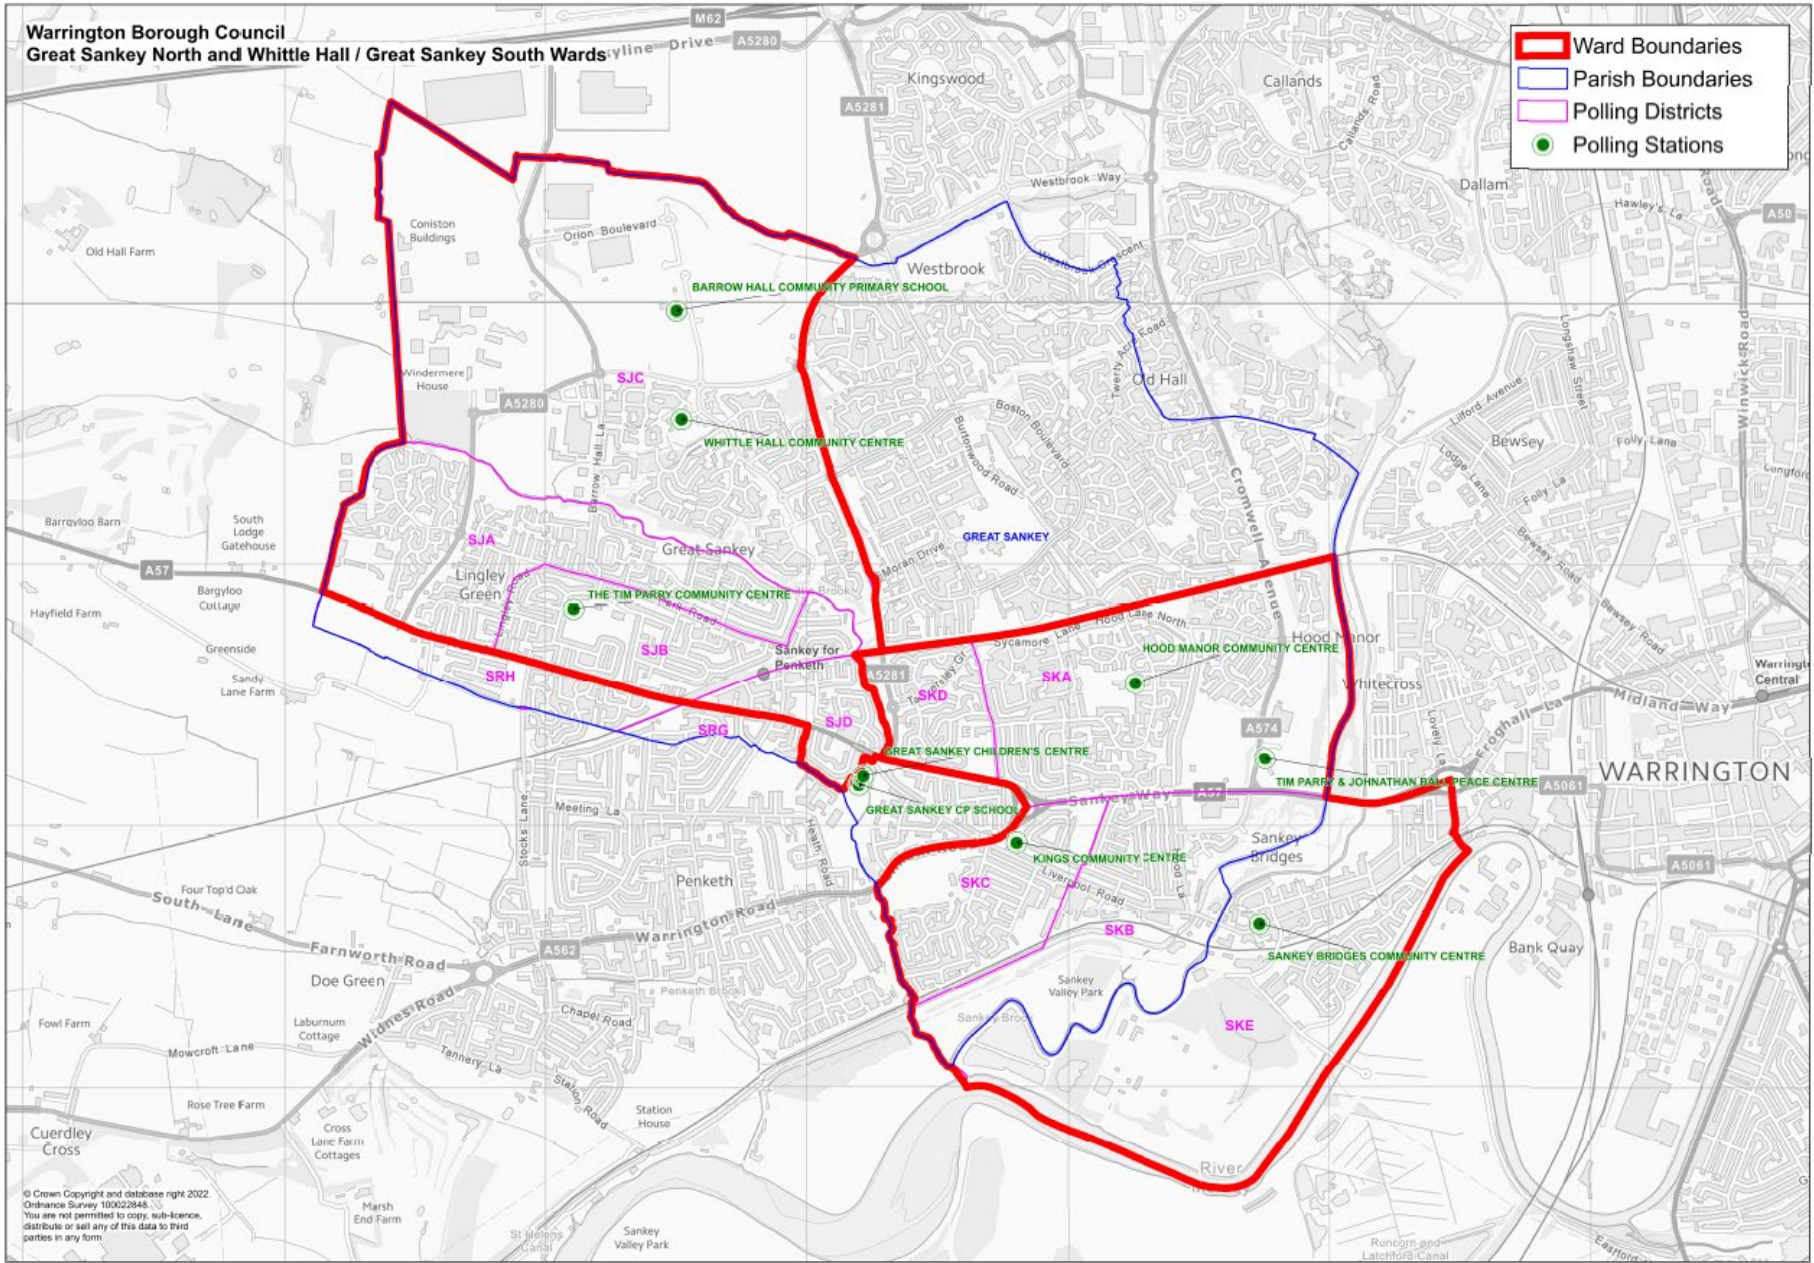

Warrington Borough Council
Great Sankey North and Whittle Hall / Great Sankey South Wards

- Ward Boundaries
- Parish Boundaries
- Polling Districts
- Polling Stations