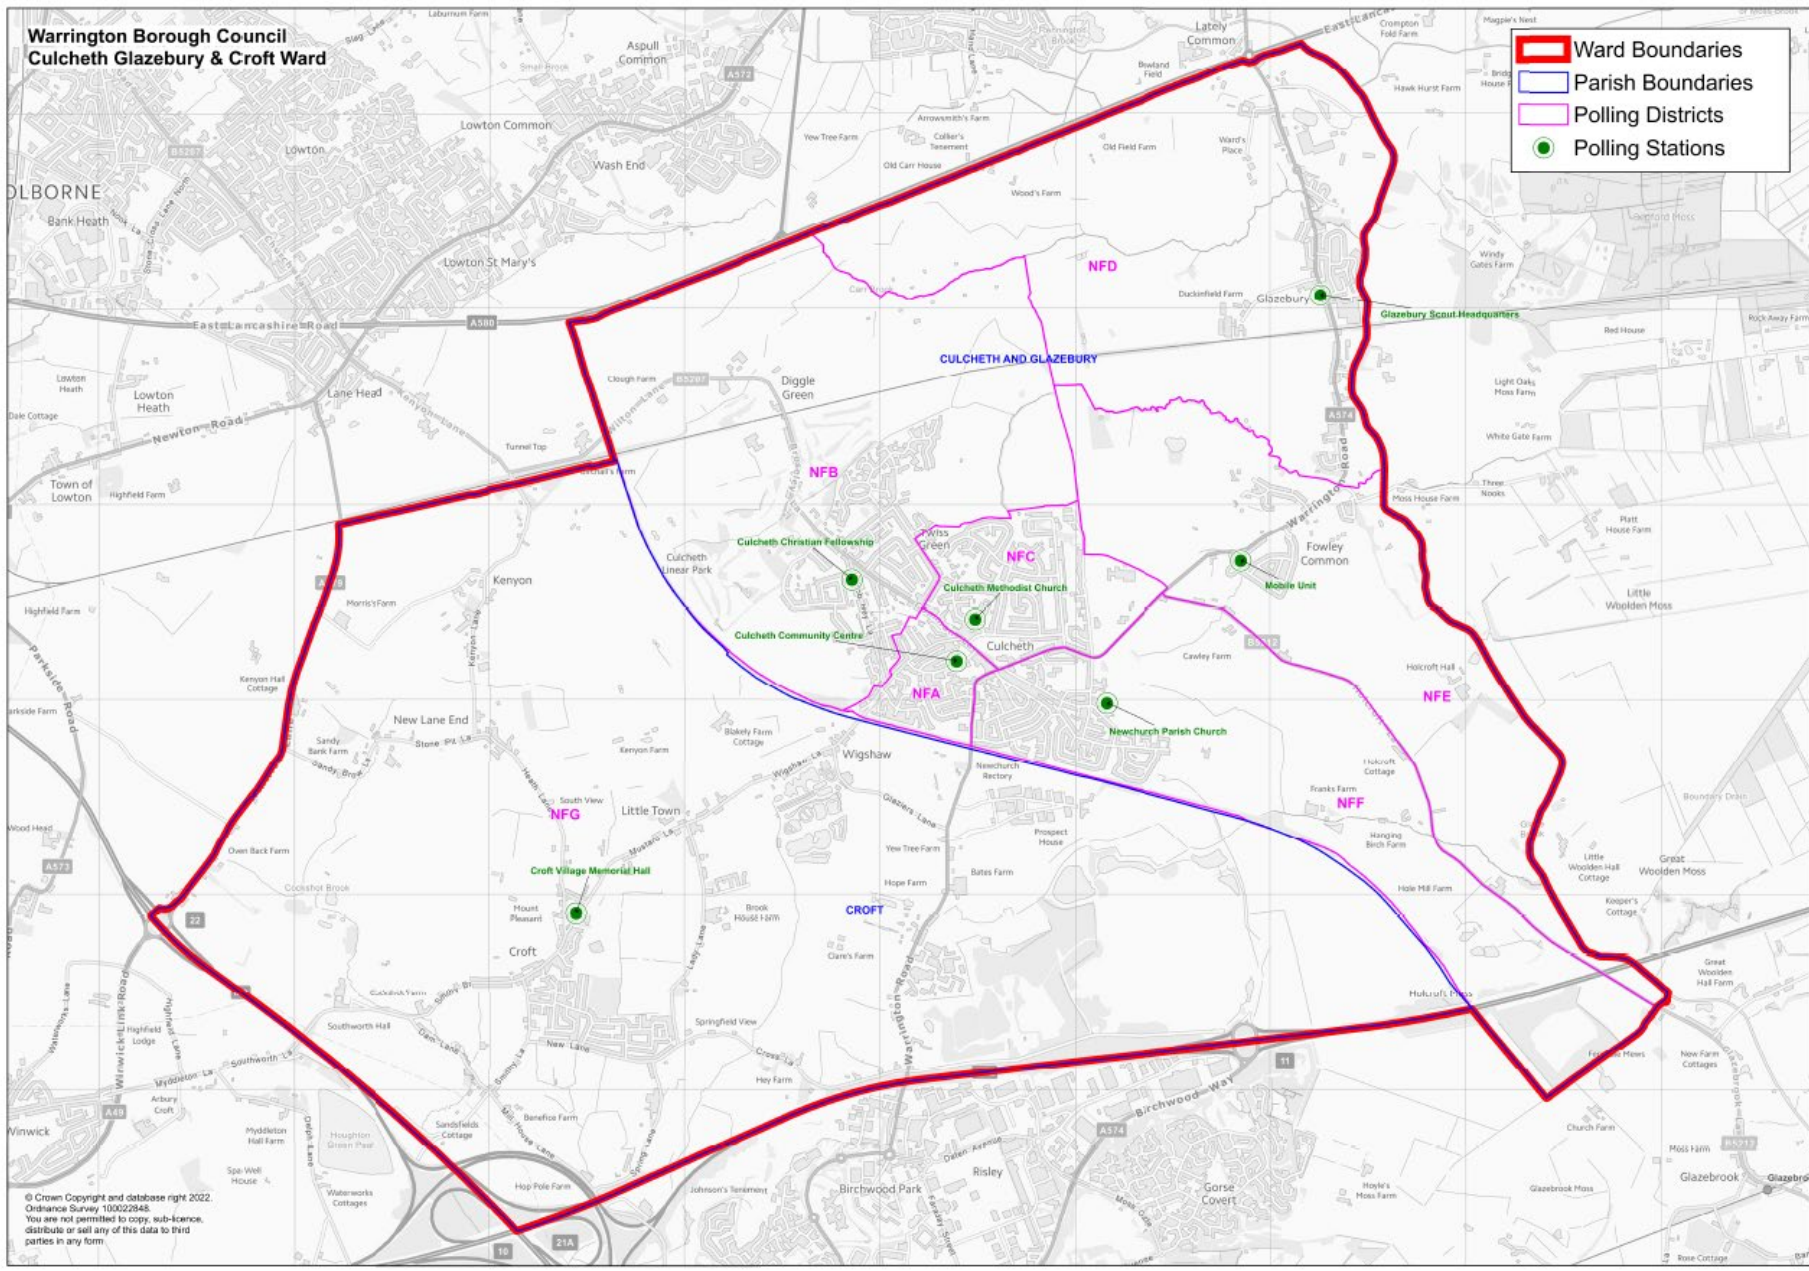

**Warrington Borough Council
Culcheth Glazebury & Croft Ward**

Legend

- Ward Boundaries
- Parish Boundaries
- Polling Districts
- Polling Stations