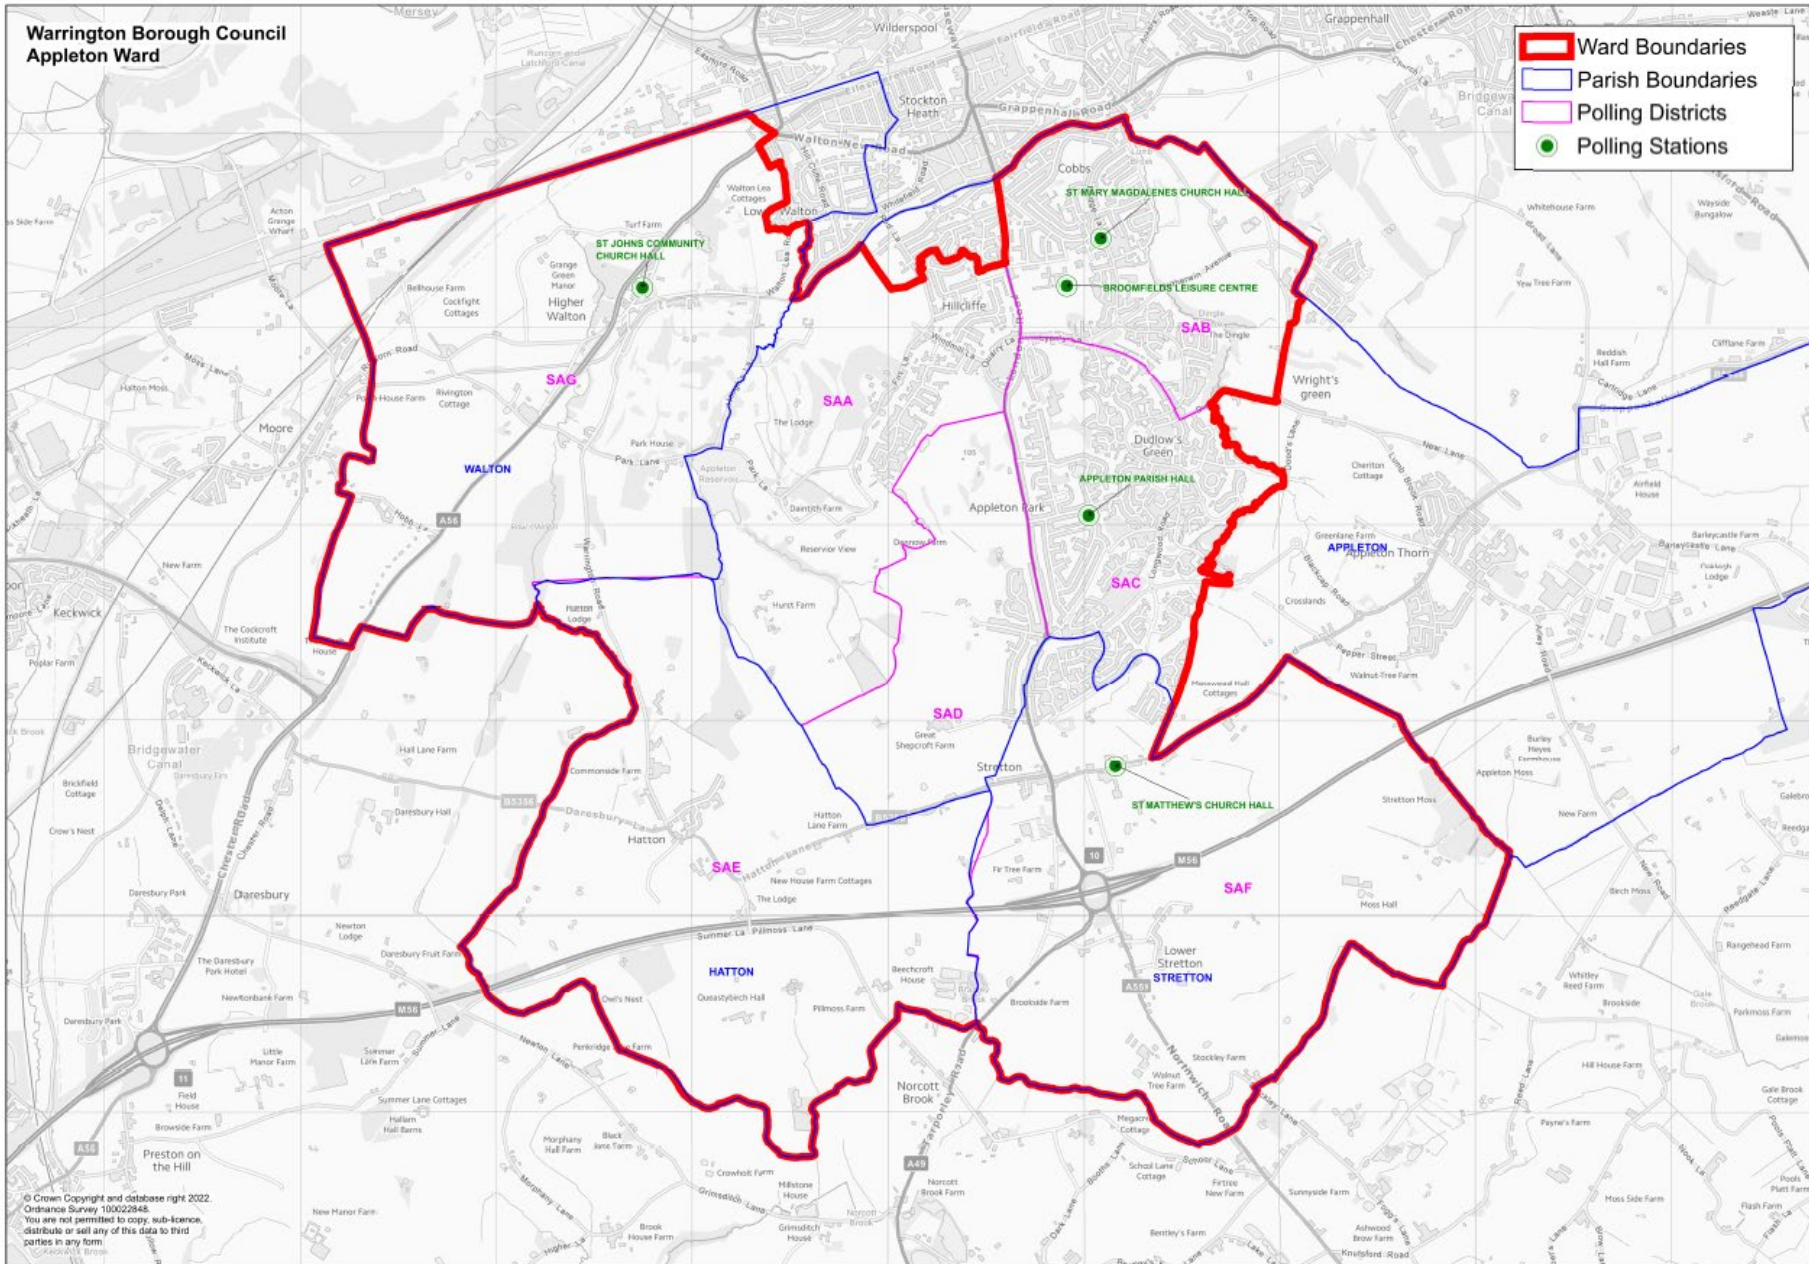

WARRINGTON SOUTH PARLIAMENTARY CONSTITUENCY

APPLETON WARD

Electorate (Sep 2023) – 8475

Postal Voters (Sep 2023) – 2415

APPLETON PARISH COUNCIL

SAA – Cobbs & Hill Cliffe Ward

SAB – Cobbs & Hill Cliffe Ward

SAC – Cobbs & Hill Cliffe Ward

SAD – Cobbs & Hill Cliffe Ward

SAE - **HATTON PARISH COUNCIL**

SAF - **STRETTON PARISH COUNCIL**

WALTON PARISH COUNCIL

SAG – Higher Walton Ward

Polling District	Electorate Sep 2023	Postal voters Sep 2023	Current polling place	(Acting) Returning Officer Comments
SAA	811	259	St. Mary Magdalenes Church Hall	No comments on district and location. Recommend no change.
SAB	2485	657	Broomfields Leisure Centre	No comments on district and location. Recommend no change.
SAC	2846	876	Appleton Parish Hall	No comments on district and location. Recommend no change.
SAD	509	164	Appleton Parish Hall	No comments on district and location. Recommend no change.
SAE	291	79	St Matthews Church Hall	No comments on district and location. Recommend no change.
SAF	1199	298	St Matthews Church Hall	No comments on district and location. Recommend no change.
SAG	334	82	St Johns Community Church Hall	No comments on district and location. Recommend no change.

Acting Returning Officer Comments:

Consultation:

**Warrington Borough Council
Appleton Ward**

- Ward Boundaries
- Parish Boundaries
- Polling Districts
- Polling Stations