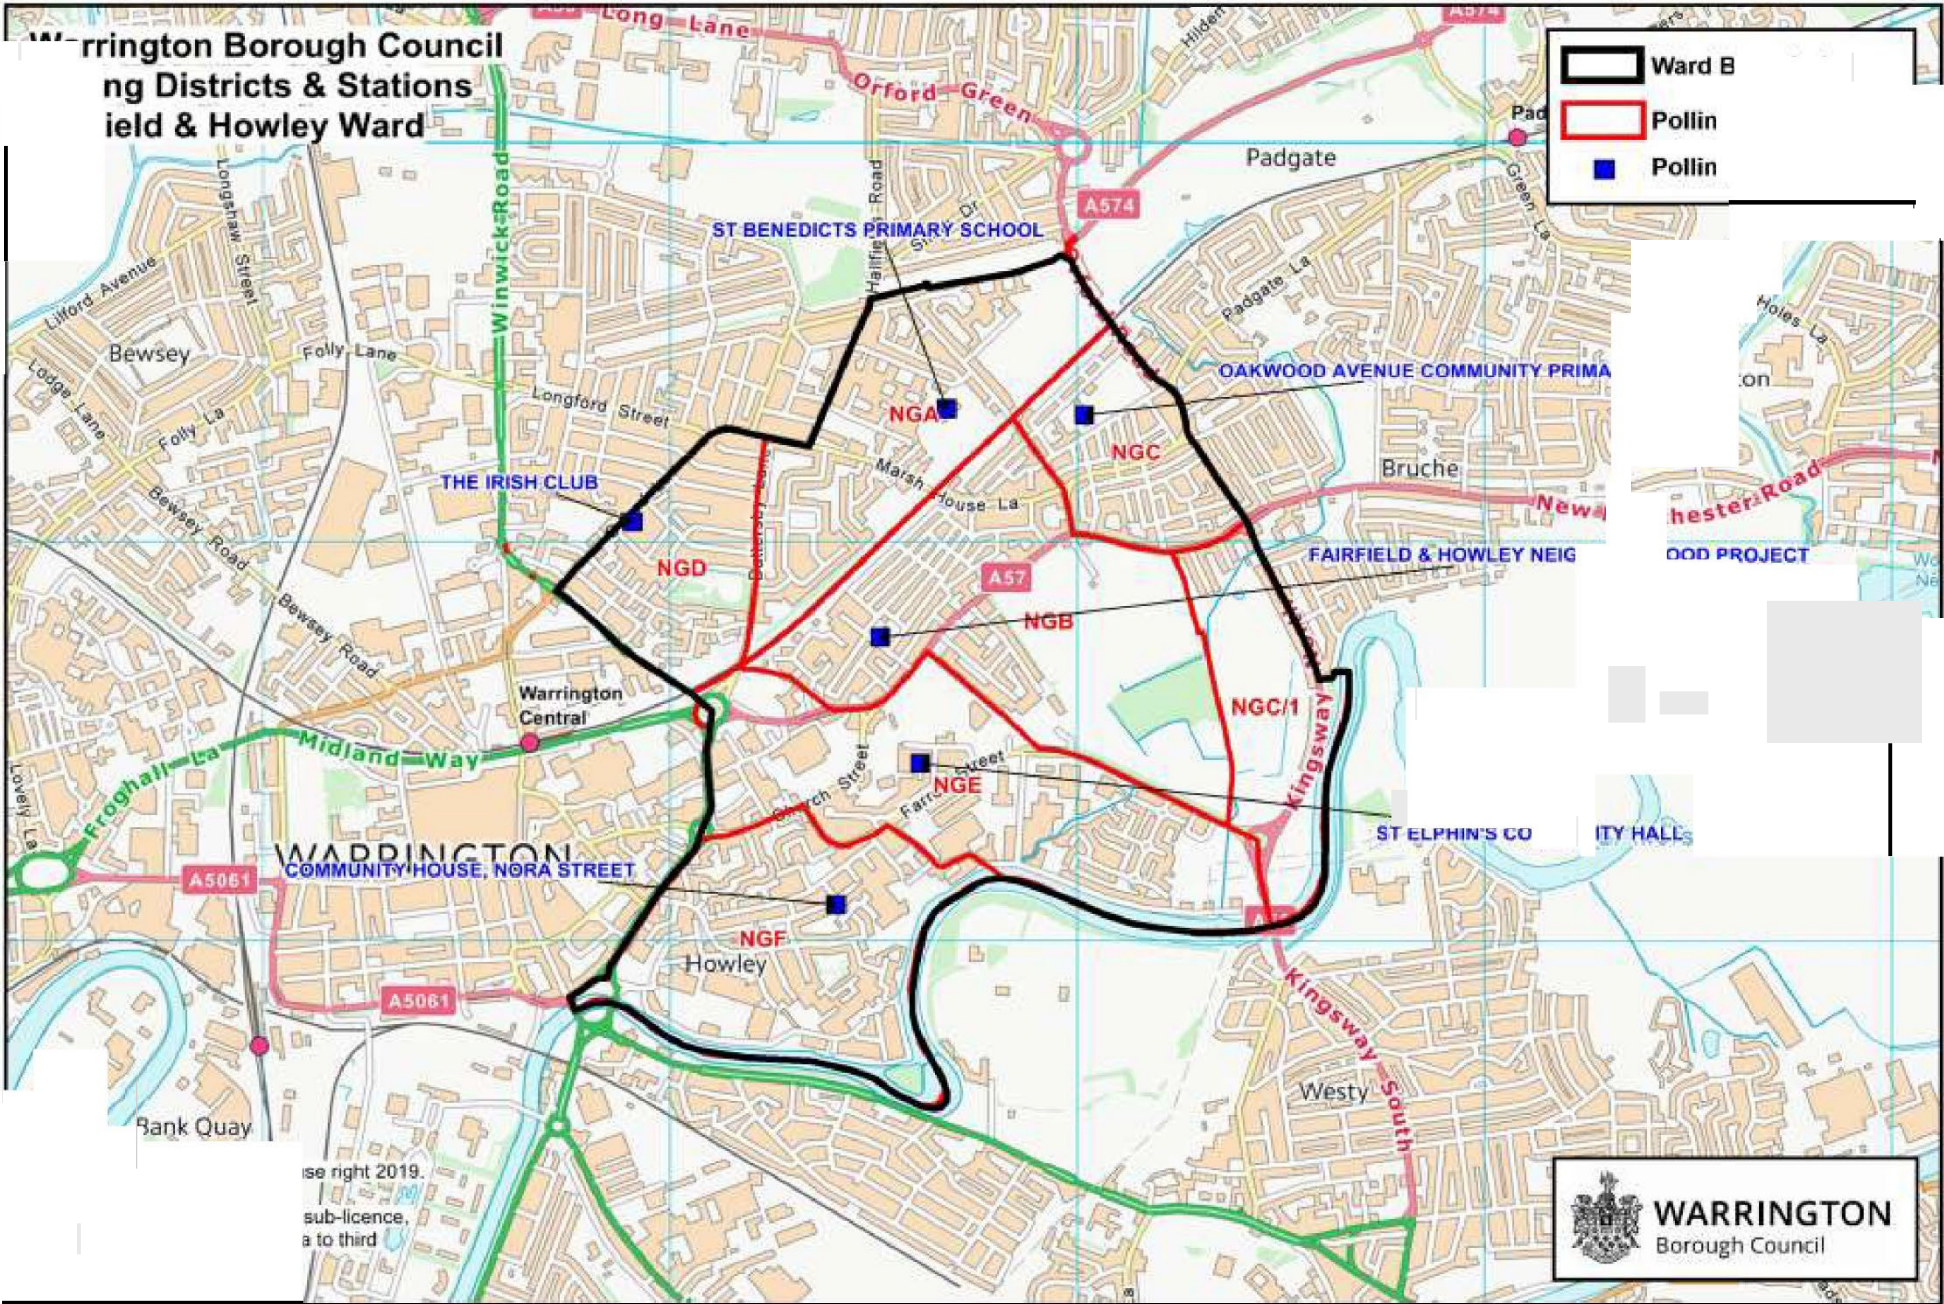

Warrington Borough Council
Warrington Districts & Stations
Field & Howley Ward

Legend:

- Ward B (Black outline)
- Pollin (Red outline)
- Pollin (Blue square)

Copyright © 2019.
All rights reserved.
This is a sub-licence.
of a third party.