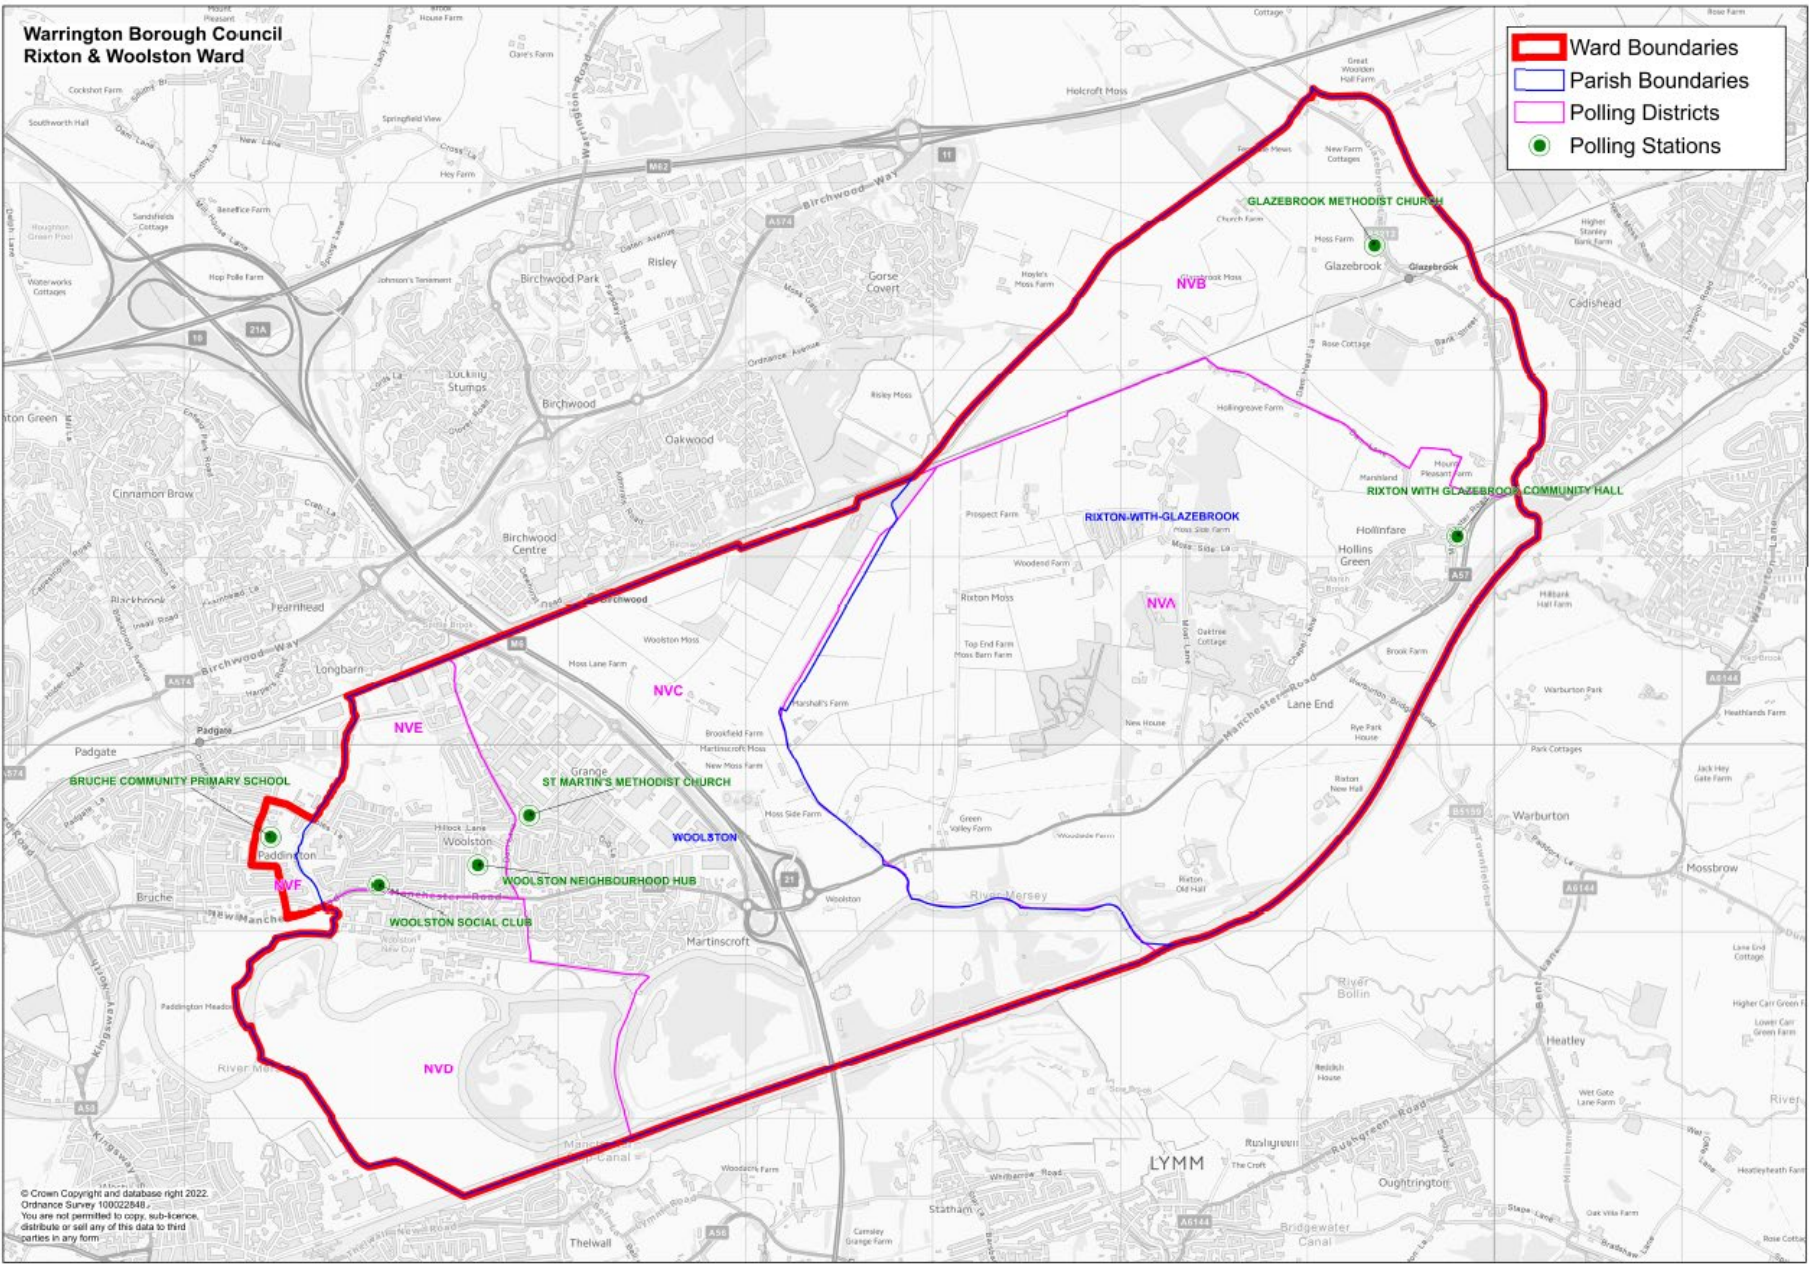

**Warrington Borough Council
Rixton & Woolston Ward**

	Ward Boundaries
	Parish Boundaries
	Polling Districts
	Polling Stations