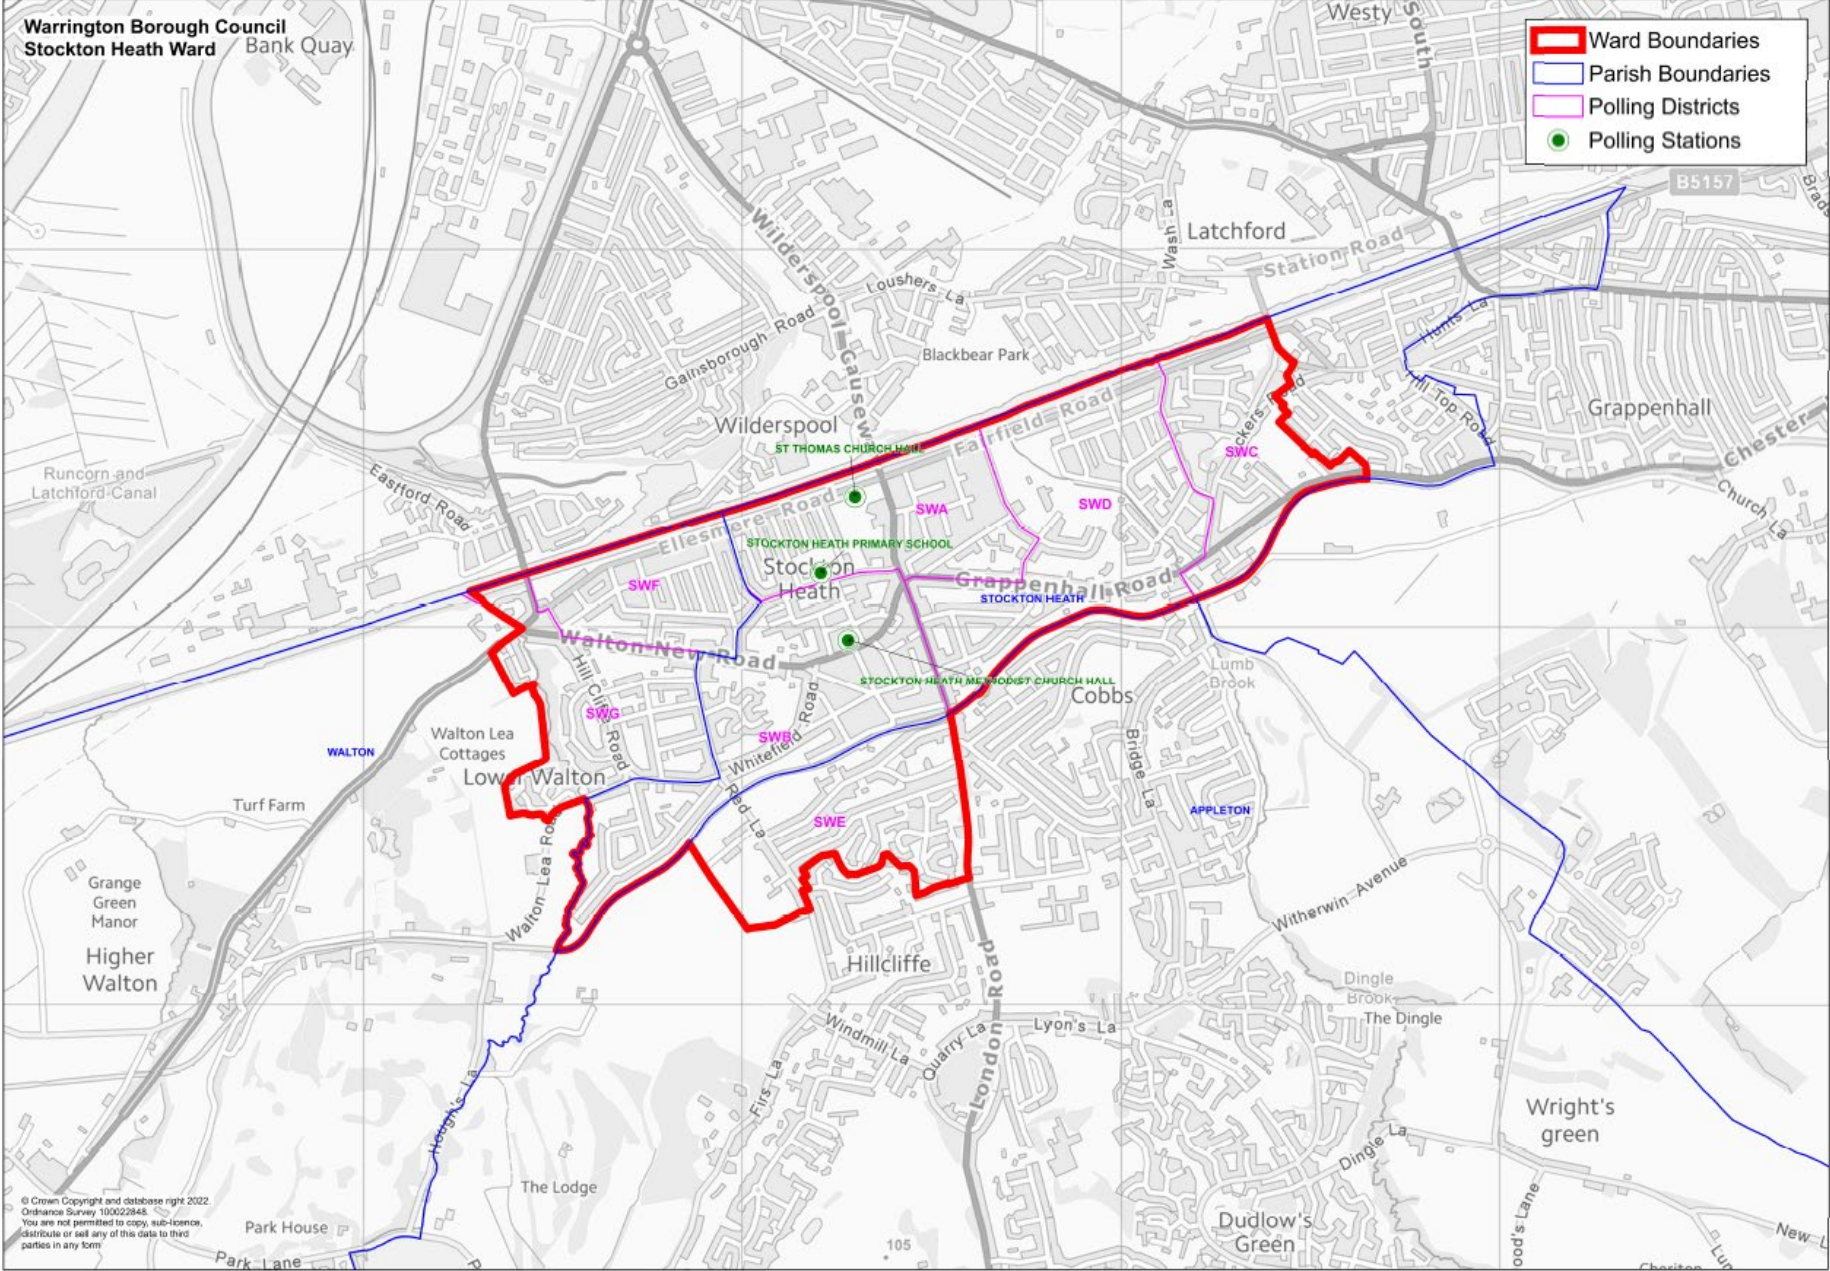

Polling District	Electorate Sep 2023	Postal voters Sep 2023	Current polling place	(Acting) Returning Officer Comments
SWA	969	153	Stockton Heath Primary School	No comments on district and location. Recommend no change.
SWB	1383	268	Stockton Heath Methodist Church	No comments on district and location. Recommend no change.
SWC	500	117	St Thomas' Church Hall	No comments on district and location. Recommend no change.
SWD	1165	258	St Thomas' Church Hall	No comments on district and location. Recommend no change.
SWE	521	165	St Mary Magdalane Church Hall	No comments on district and location. Recommend no change.
SWF	600	113	Stockton Heath Primary School	Lack of space and parking means that future use will involve closure of the school. Inspection undertaken of Stockton Heath Library, facilities are suitable. Recommend using these premises.
SWG	403	134	Stockton Heath Primary School	As above.

Acting Returning Officer Comments:

Consultation: