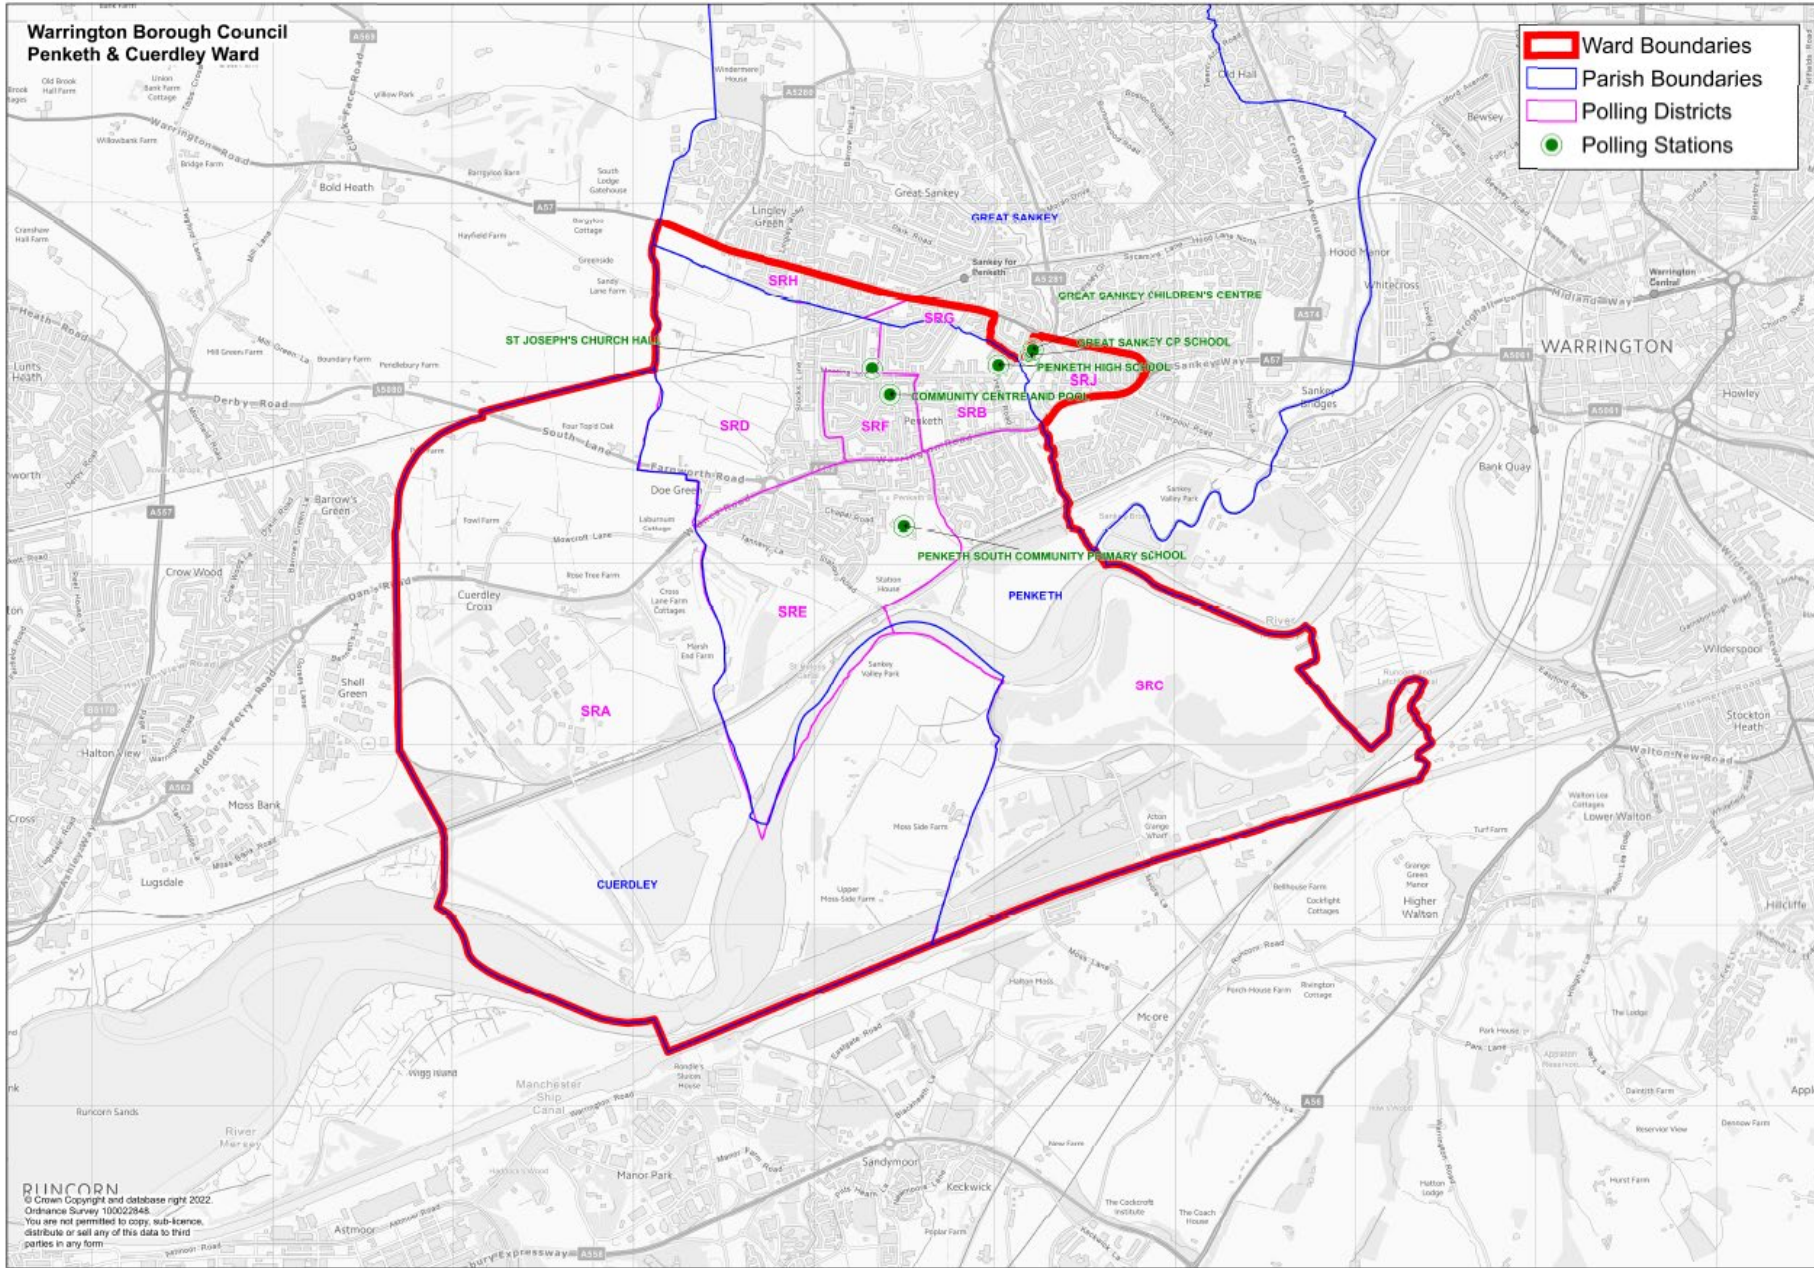

Polling District	Electorate Sep 2023	Postal voters Sep 2023	Current polling place	(Acting) Returning Officer Comments
SRA	87	23	Penketh South Community Primary School	No comments on district and location. Recommend no change.
SRB	1252	298	Penketh High School	Penketh High School requested alternatives be sought. No suitable alternative within area recommend that Penketh be advised that they will continue to be used as a polling station.
SRC	1379	285	Penketh High School	As above but previously electors voted at Wynsors World of Shoes who have agreed that we can return to the premises.
SRD	1302	260	St Josephs Parish Centre	No comments on district and location. Recommend no change.
SRE	1746	446	Penketh South Community Primary School	No comments on district and location. Recommend no change.
SRF	925	222	Penketh Pool and Community Centre	No comments on district and location. Recommend no change.
SRG	259	69	Great Sankey Primary School	No comments on district and location. Recommend no change.
SRH	602	113	Tim Parry Community Centre	No comment on district and location Recommend no change
SRJ	529	110	Great Sankey Children's Centre	No comment on district and location Recommend no change

**Warrington Borough Council
Penketh & Cuerdley Ward**

- Ward Boundaries
- Parish Boundaries
- Polling Districts
- Polling Stations