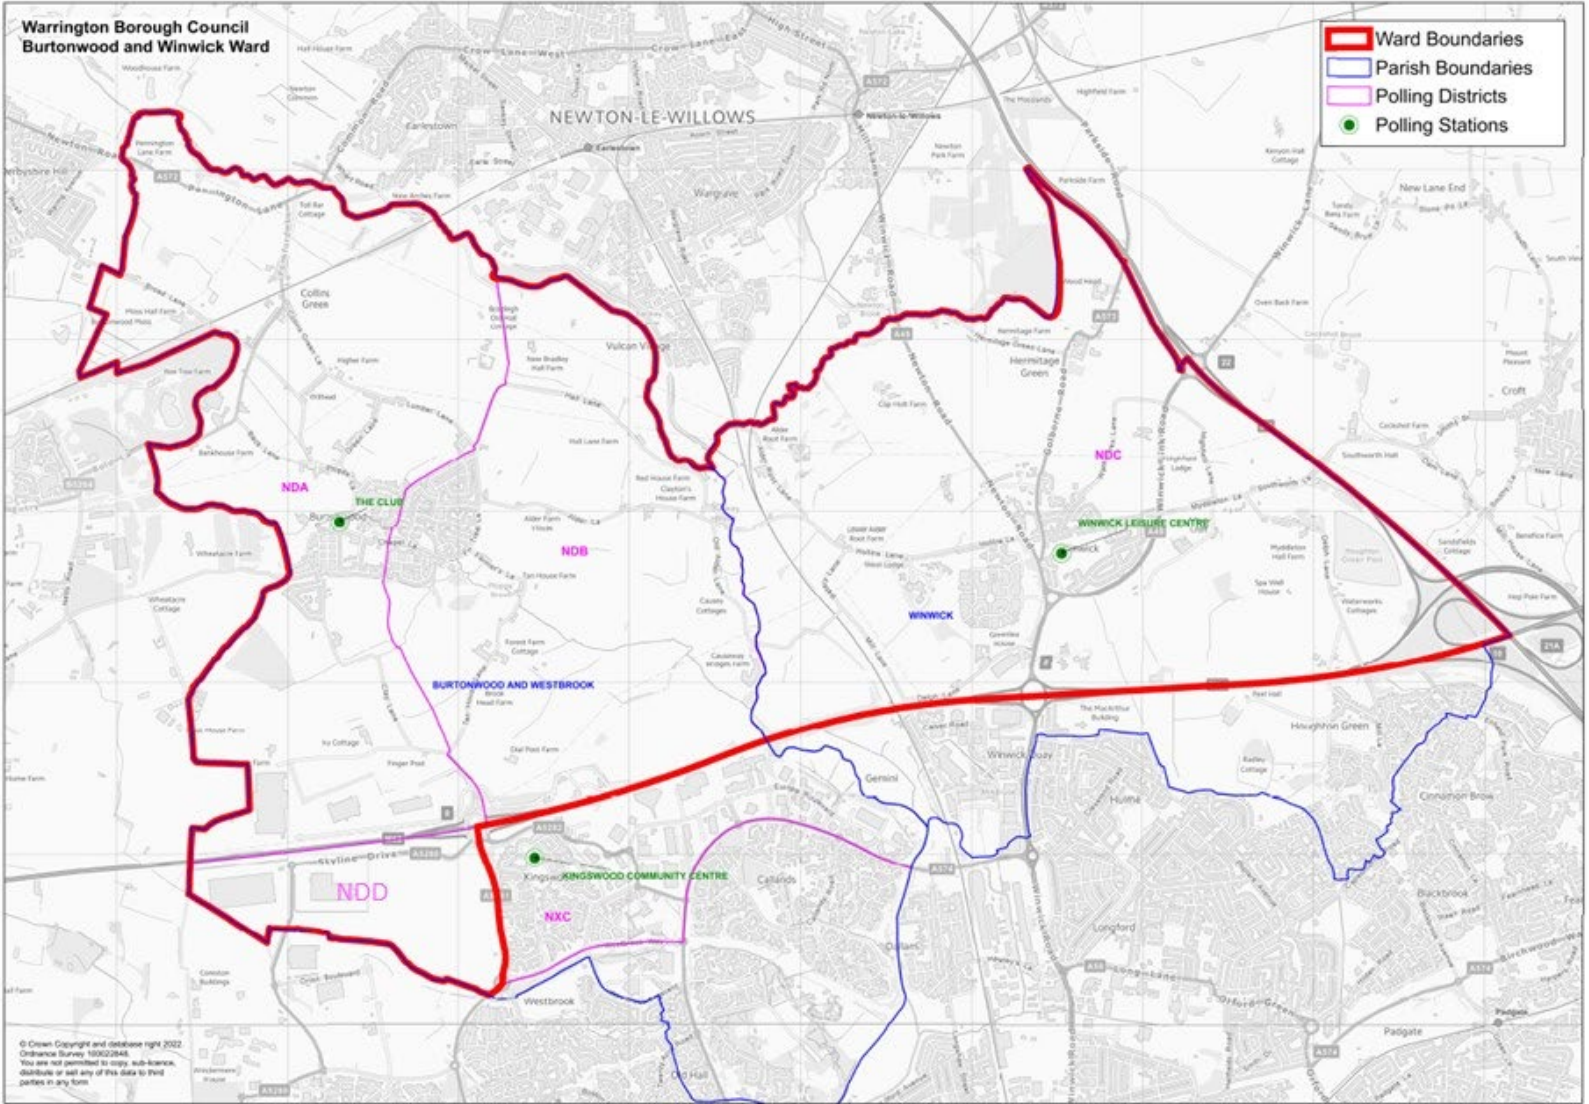

**Warrington Borough Council
Burtonwood and Winwick Ward**

Legend

- Ward Boundaries
- Parish Boundaries
- Polling Districts
- Polling Stations