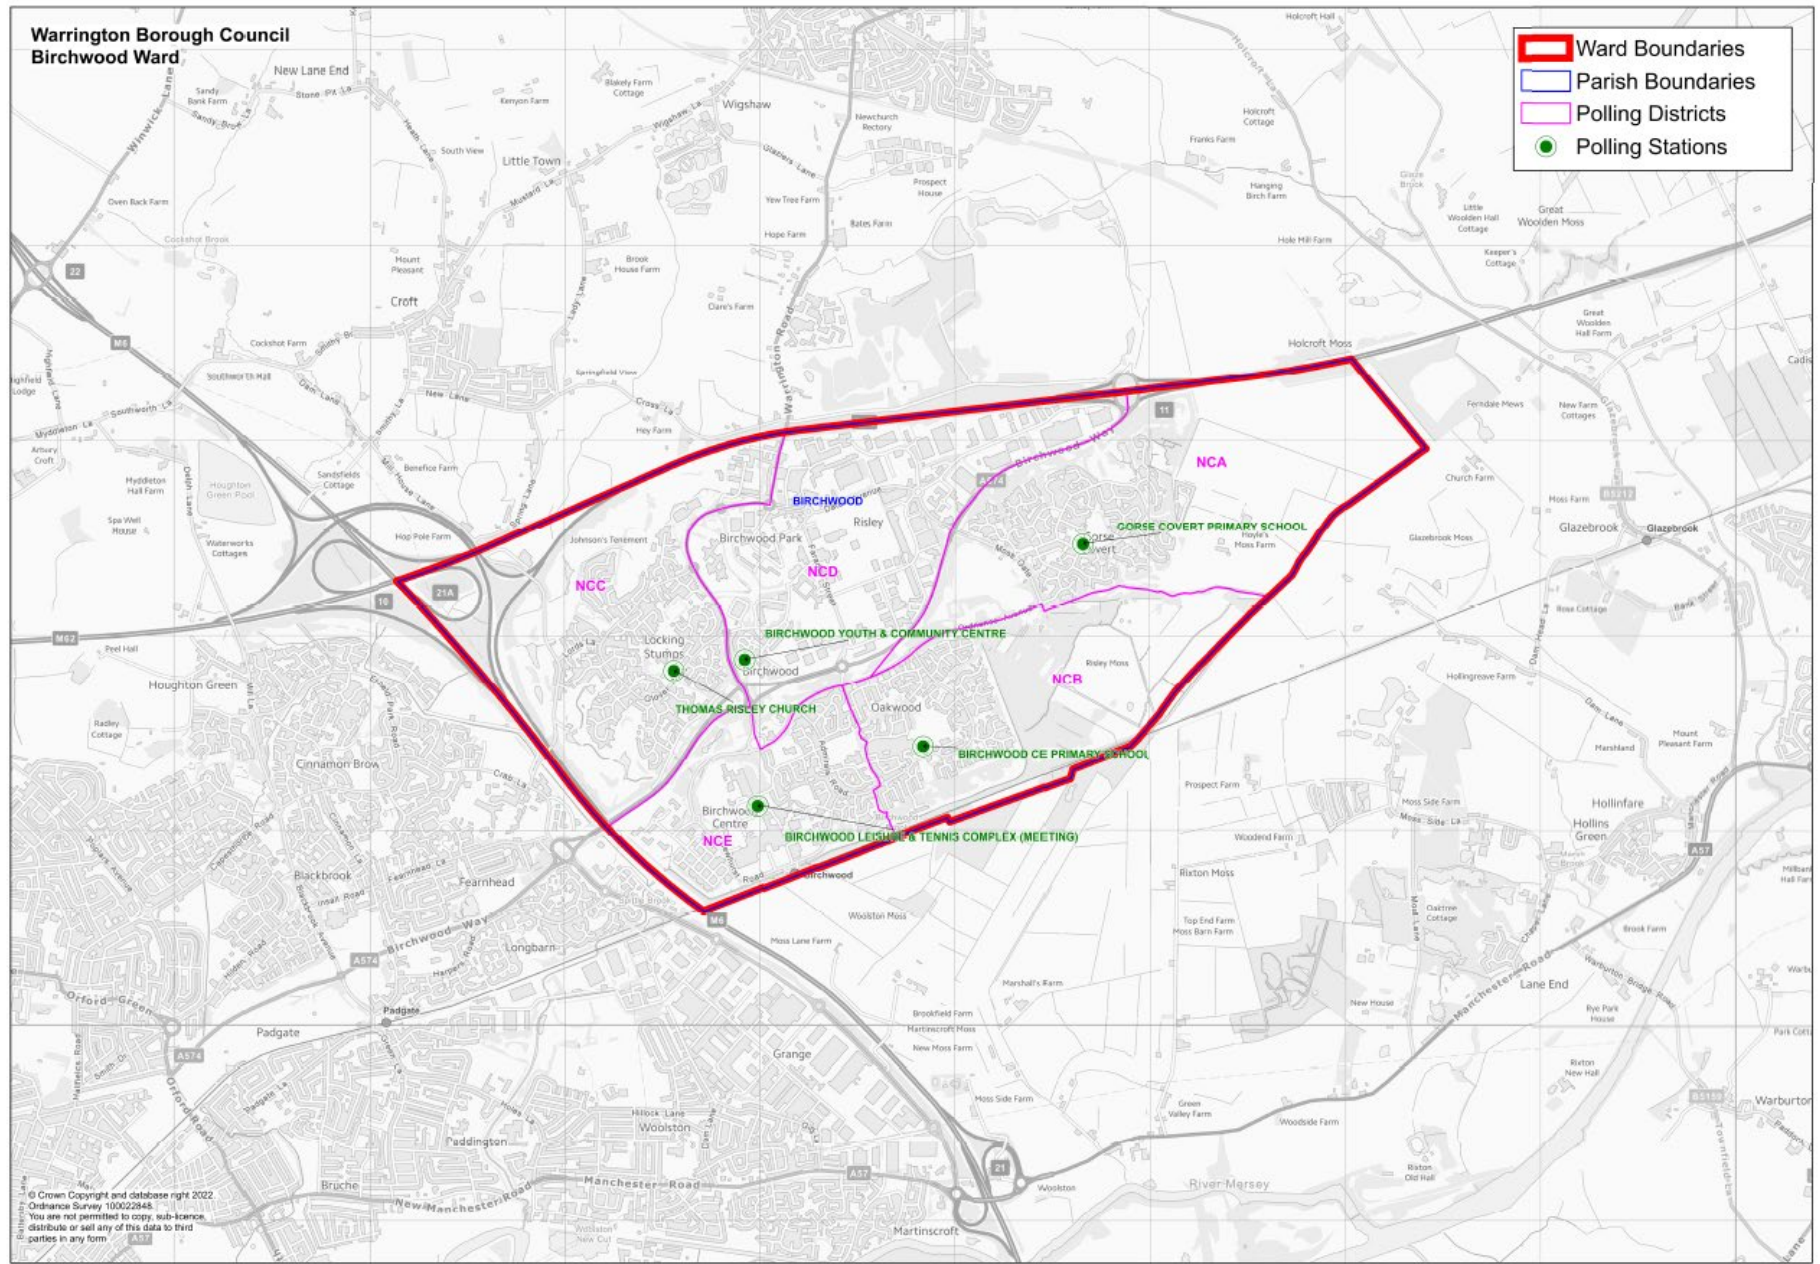

**Warrington Borough Council
Birchwood Ward**

- Ward Boundaries
- Parish Boundaries
- Polling Districts
- Polling Stations