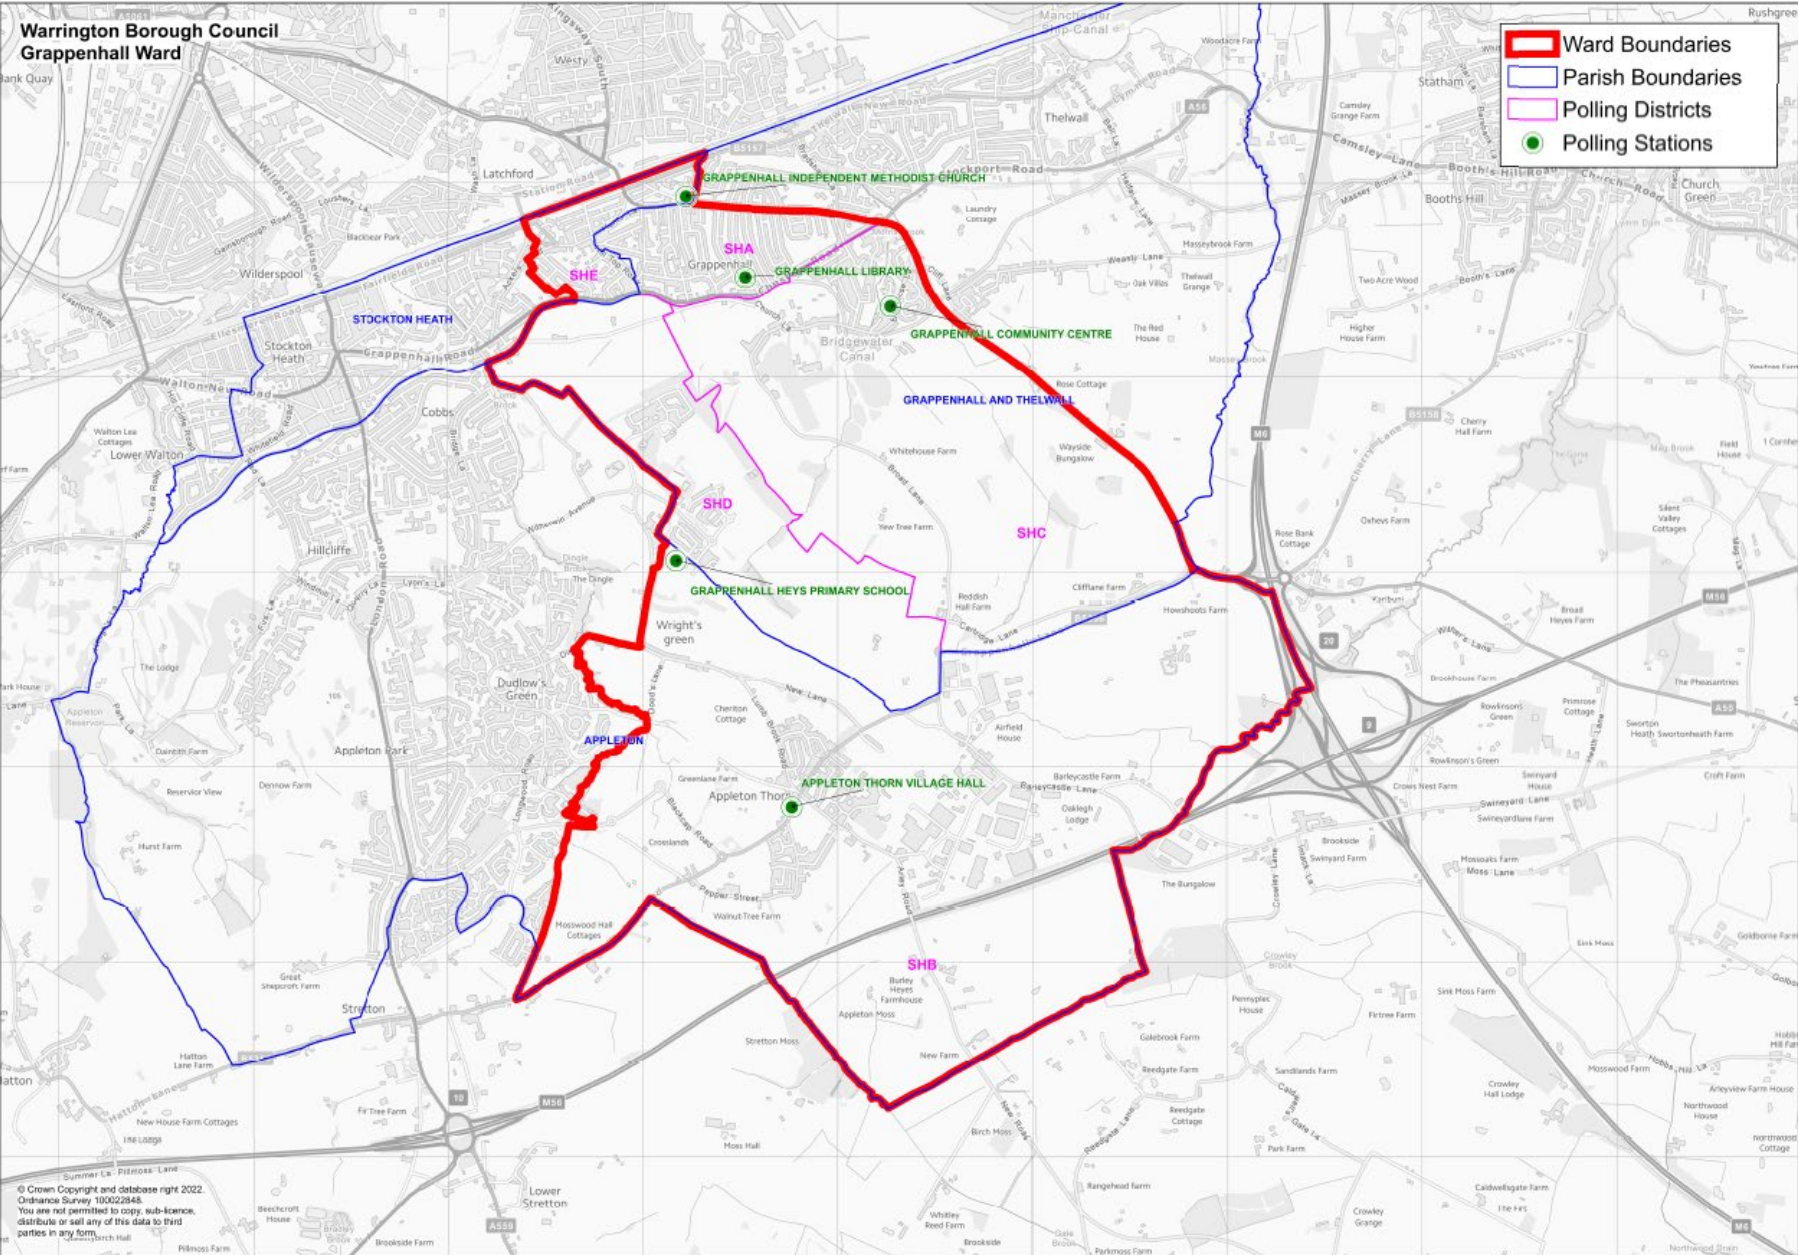

Warrington Borough Council
Grappenhall Ward

- Ward Boundaries
- Parish Boundaries
- Polling Districts
- Polling Stations