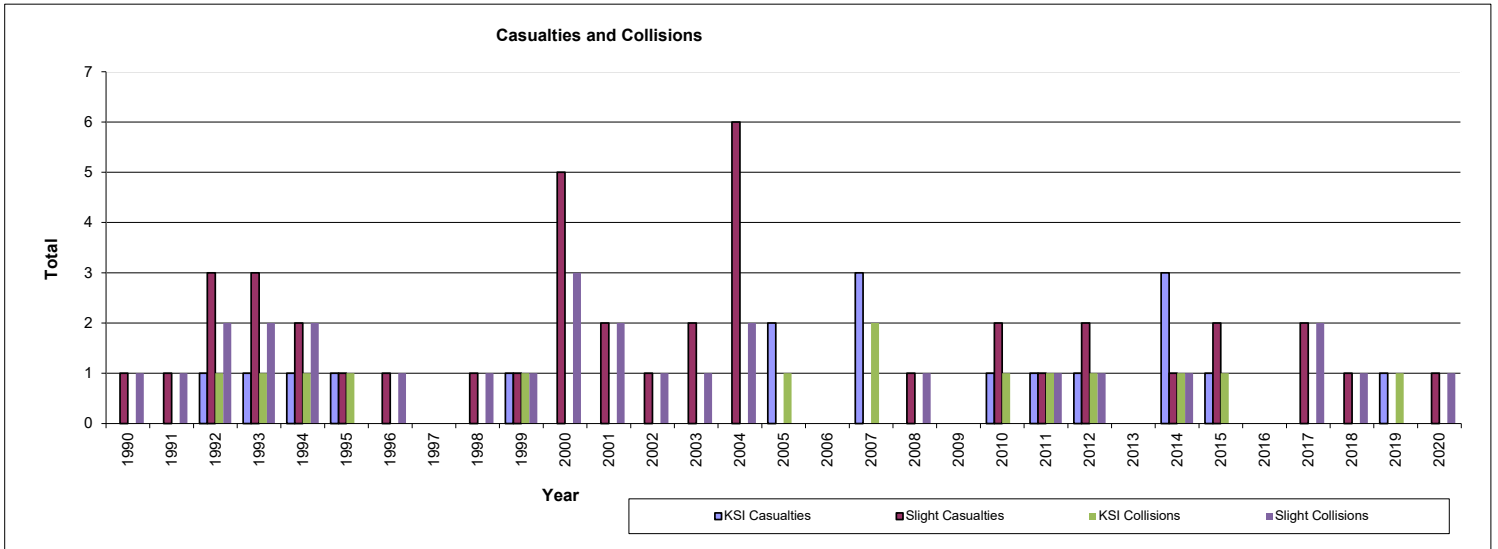

Site Name A54 Buxton Road, Congleton

Site ID D02  
 Road Length 1km  
 Speed Limit 40mph  
 Date Established [REDACTED]  
 Location Near Havannah Lane

Data produced is based on data currently available

KSI Casualties and PIC Collision Information currently available				
Year	Casualties		Collisions	
	KSIs	Slight	KSIs	Slight
1990	0	1	0	1
1991	0	1	0	1
1992	1	3	1	2
1993	1	3	1	2
1994	1	2	1	2
1995	1	1	1	0
1996	0	1	0	1
1997	0	0	0	0
1998	0	1	0	1
1999	1	1	1	1
2000	0	5	0	3
2001	0	2	0	2
2002	0	1	0	1
2003	0	2	0	1
2004	0	6	0	2
2005	2	0	1	0
2006	0	0	0	0
2007	3	0	2	0
2008	0	1	0	1
2009	0	0	0	0
2010	1	2	1	0
2011	1	1	1	1
2012	1	2	1	1
2013	0	0	0	0
2014	3	1	1	1
2015	1	2	1	0
2016	0	0	0	0
2017	0	2	0	2
2018	0	1	0	1
2019	1	0	1	0
2020	0	1	0	1

KSIs - Killed and Serious Injury  
 Slight - Slight Injury

Speed Survey Data			
Year	Avg (mph)	85th %	% Over
1998	No Data	No Data	No Data
1999	No Data	No Data	No Data
2000	No Data	No Data	No Data
2001	No Data	No Data	No Data
2002	No Data	No Data	No Data
2003	No Data	No Data	No Data
2004	No Data	No Data	No Data
2005	No Data	No Data	No Data
2006	No Data	No Data	No Data
2007	No Data	No Data	No Data
2008	No Data	No Data	No Data
2009	No Data	No Data	No Data

2010	No Data	No Data	No Data
2011	No Data	No Data	No Data
2012	No Data	No Data	No Data
2013	No Data	No Data	No Data
2014	No Data	No Data	No Data
2015	No Data	No Data	No Data
2016	No Data	No Data	No Data
2017	No Data	No Data	No Data
2018	No Data	No Data	No Data
2019	No Data	No Data	No Data
2020	No Data	No Data	No Data