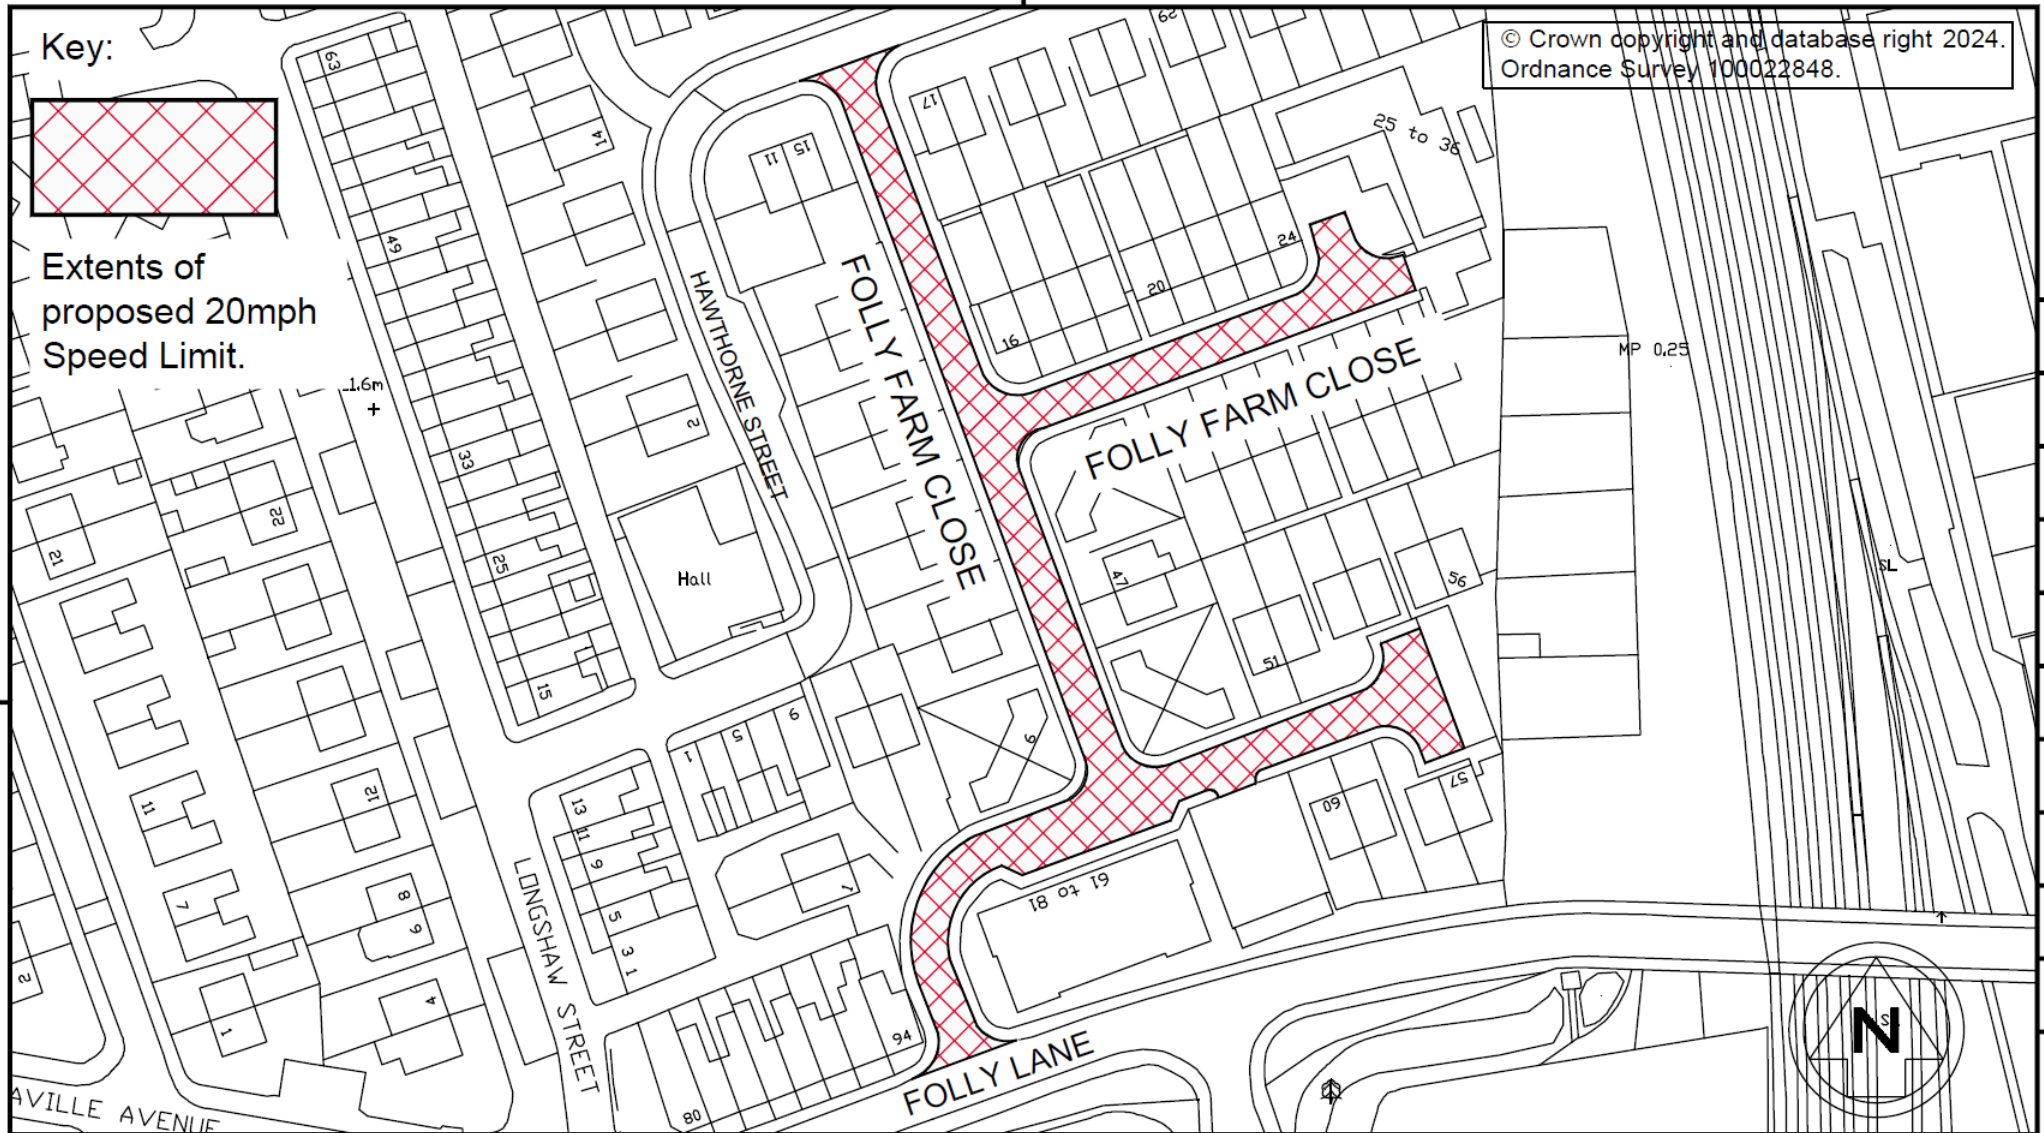

Key:

Extents of proposed 20mph Speed Limit.

© Crown copyright and database right 2024.
Ordnance Survey 100022848.

WARRINGTON
Borough Council

Environment and Transport Directorate
East Annexe, Town Hall, Sankey Street, Warrington WA1 1UH

Project

The Borough of Warrington (Various Roads)
(20mph Speed Limit) Consolidation

Drawing Title

(Amendment No.1) Order 2024.

Revn.	Revision Details	Rev by	Chk by	Date:
Drawn by	J.B	e-mail		
Approved by	D.W	Telephone	01925 44	
Date	Feb'24	Fax	01925 44	Sheet of
Scales	Drawing No.	Phase / Revision		
NTS	E/TMS/TRO1054/16			