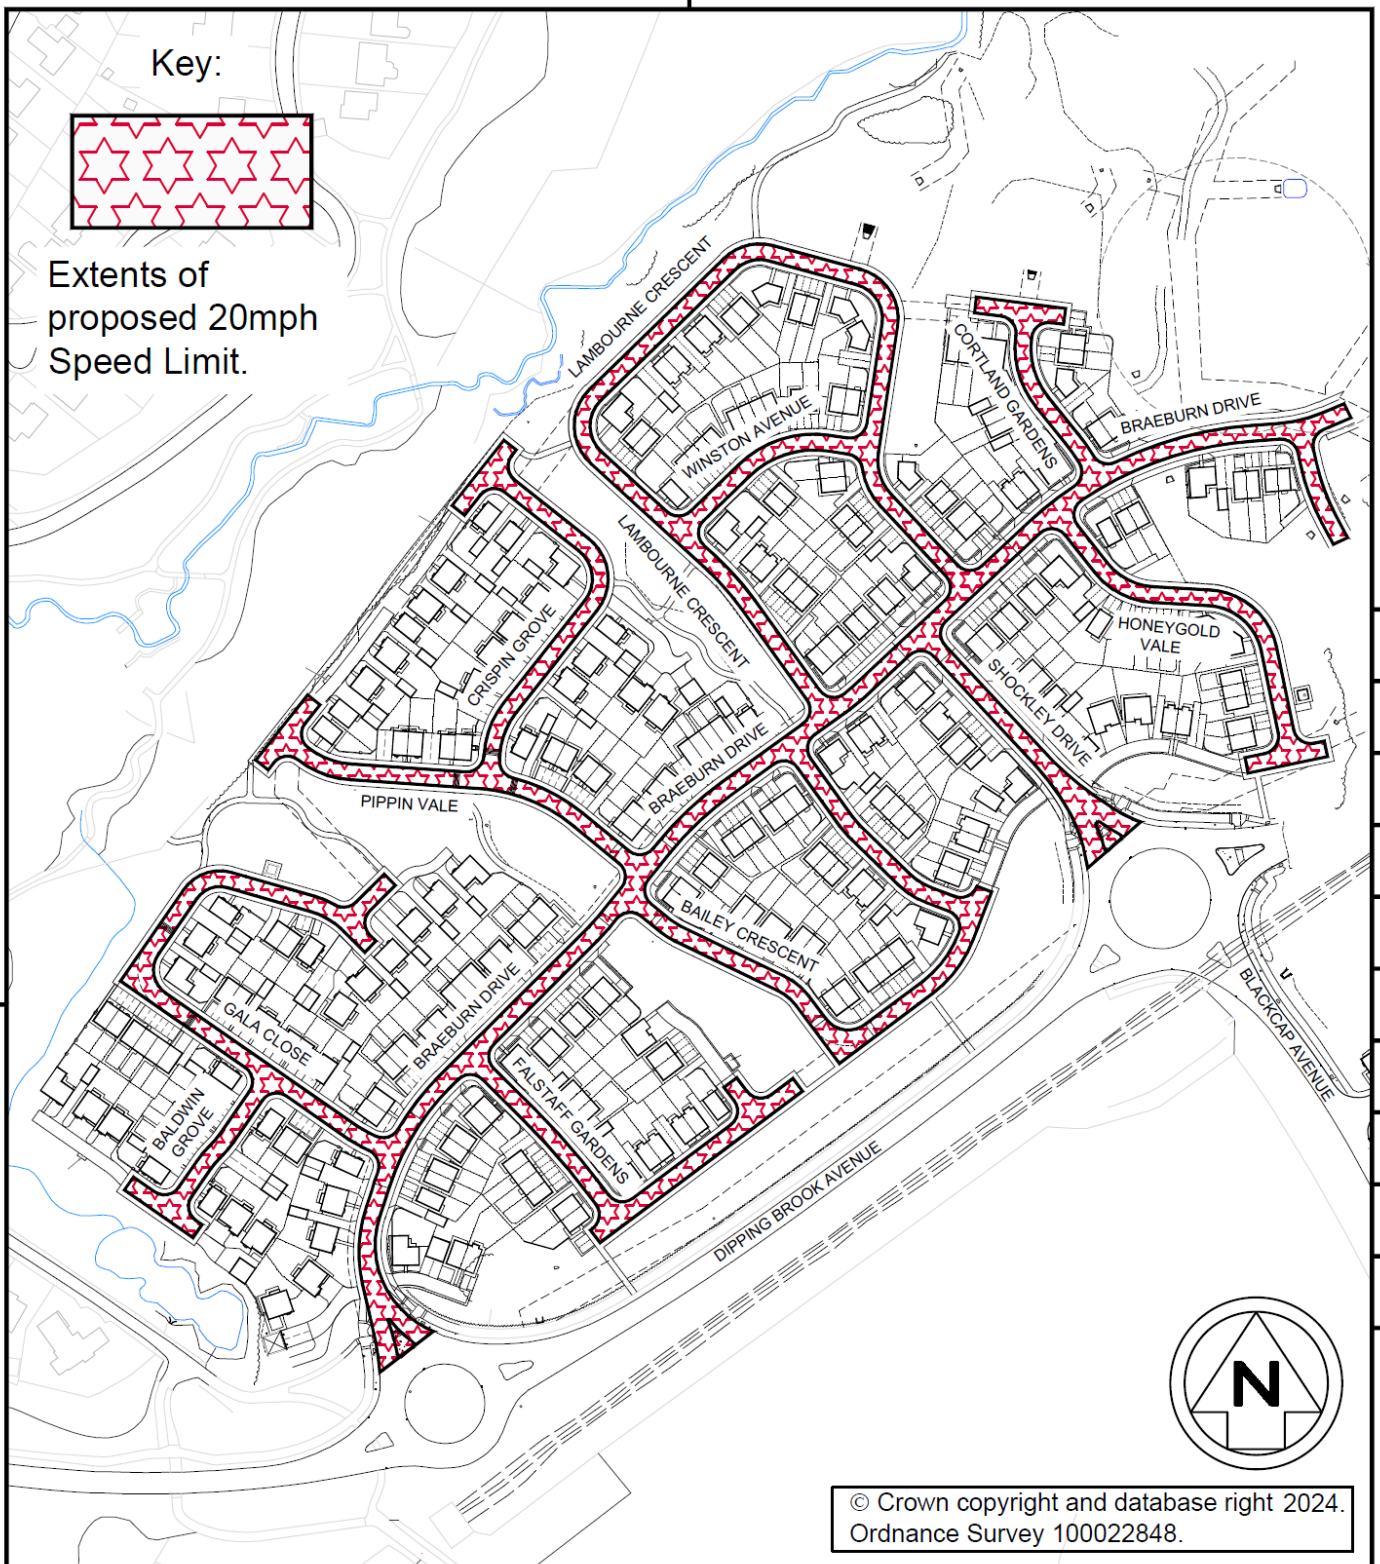

Key:

Extents of proposed 20mph Speed Limit.

© Crown copyright and database right 2024.
Ordnance Survey 100022848.

				Drawn by	J.B	e-mail	
				Approved by	D.W	Telephone	01925 44
				Date	Feb'24	Fax	01925 44
						Sheet	1 of 1
				Project			
				The Borough of Warrington (Various Roads)			
				(20mph Speed Limits) Consolidation			
				Drawing Title			
				(Amendment No.1) Order 2024.			
				Scales	Drawing No.	Phase / Revision	
				NTS	E/TMS/TRO/1054/9		
Revn.	Revision Details	Rev by	Chk by	Date:			

Environment and Transport Directorate
New Town House, Buttermarket Street, Warrington WA1 2NH